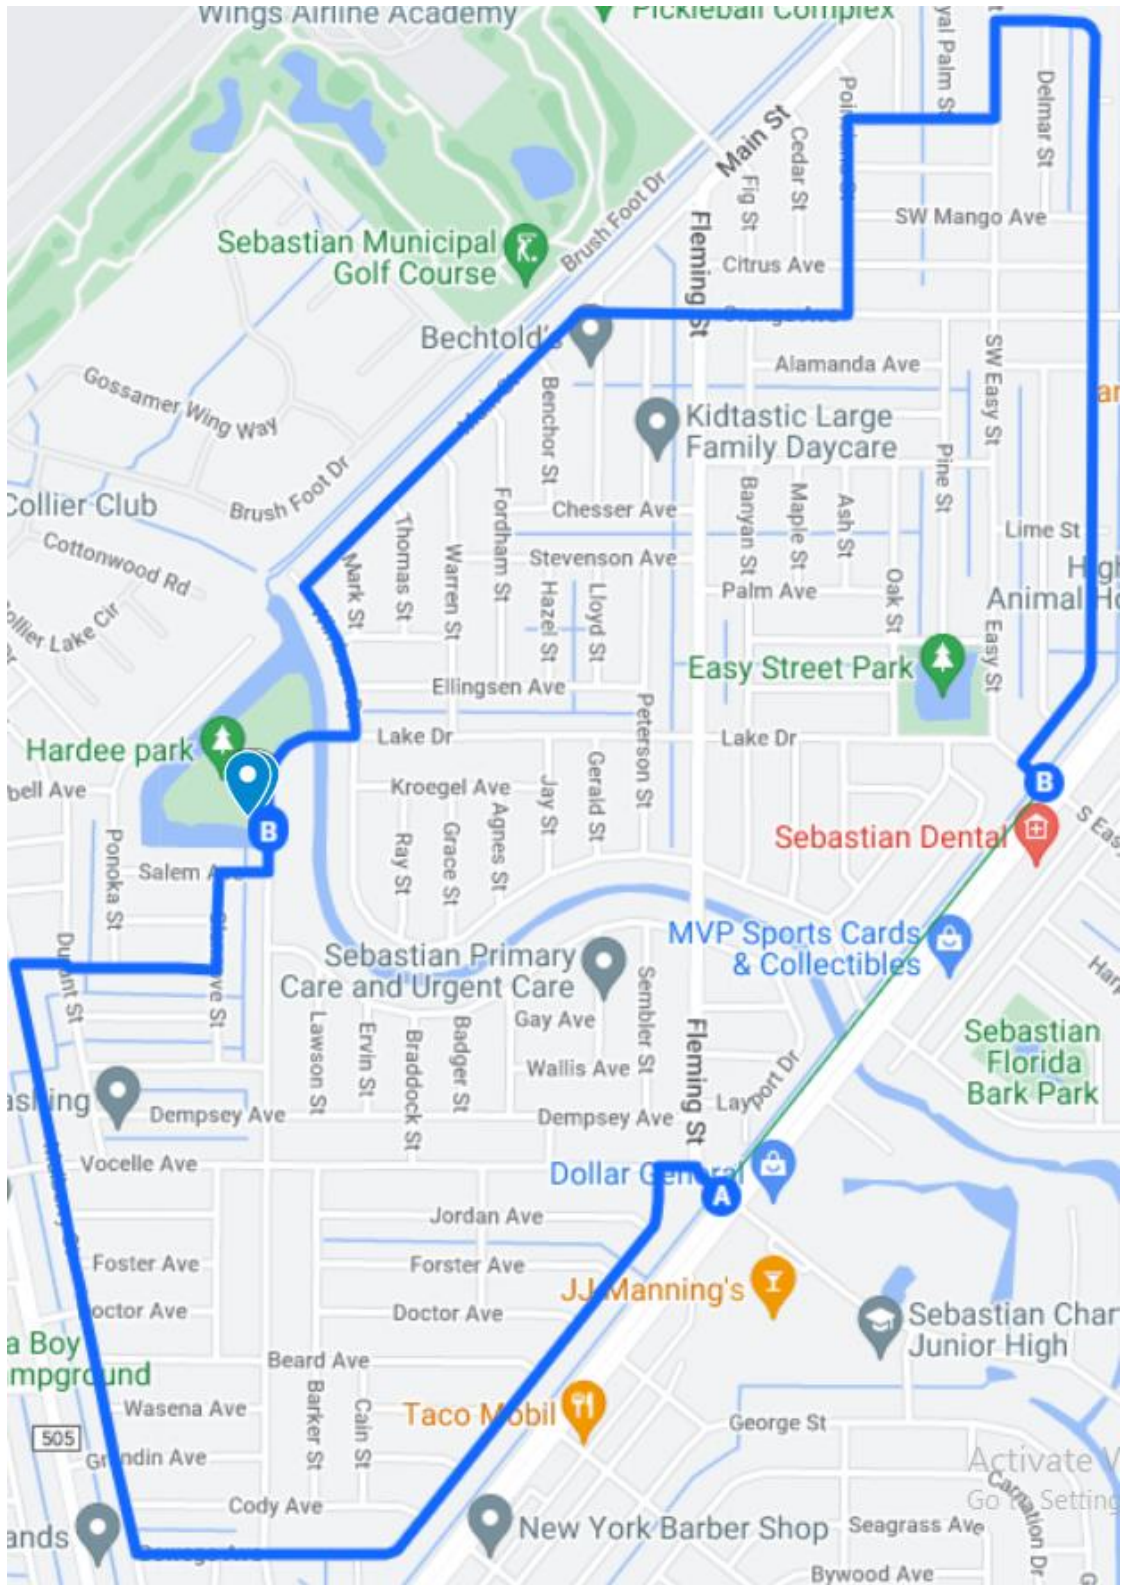

Bike and Beans North Loop Sebastian, FL – Please obey traffic rules.

Step by Step direction of the Bike and Beans North Loop:

Please obey traffic rules

A 543 Barber St, Sebastian, FL 32958, USA

Head north on Barber St toward Wimbrow Dr

1,211 ft

↷ Turn right onto Kumquat Ave

915 ft

↶ Turn left onto Easy St

617 ft

↷ Turn right onto Columbus St

1.01 mi

↶ Turn left onto Easy St

194 ft

B 498 Easy St, Sebastian, FL 32958, USA

*****Use sidewalk to Fleming St. if you are not comfortable riding in the bike path in CR 512*****

Please obey traffic rules

A 690 Fleming St, Sebastian, FL 32958, USA

↶ Turn left onto Barber St

249 ft

B 543 Barber St, Sebastian, FL 32958, USA

Ride Safe!!! <https://www.bikeandbeans.net>