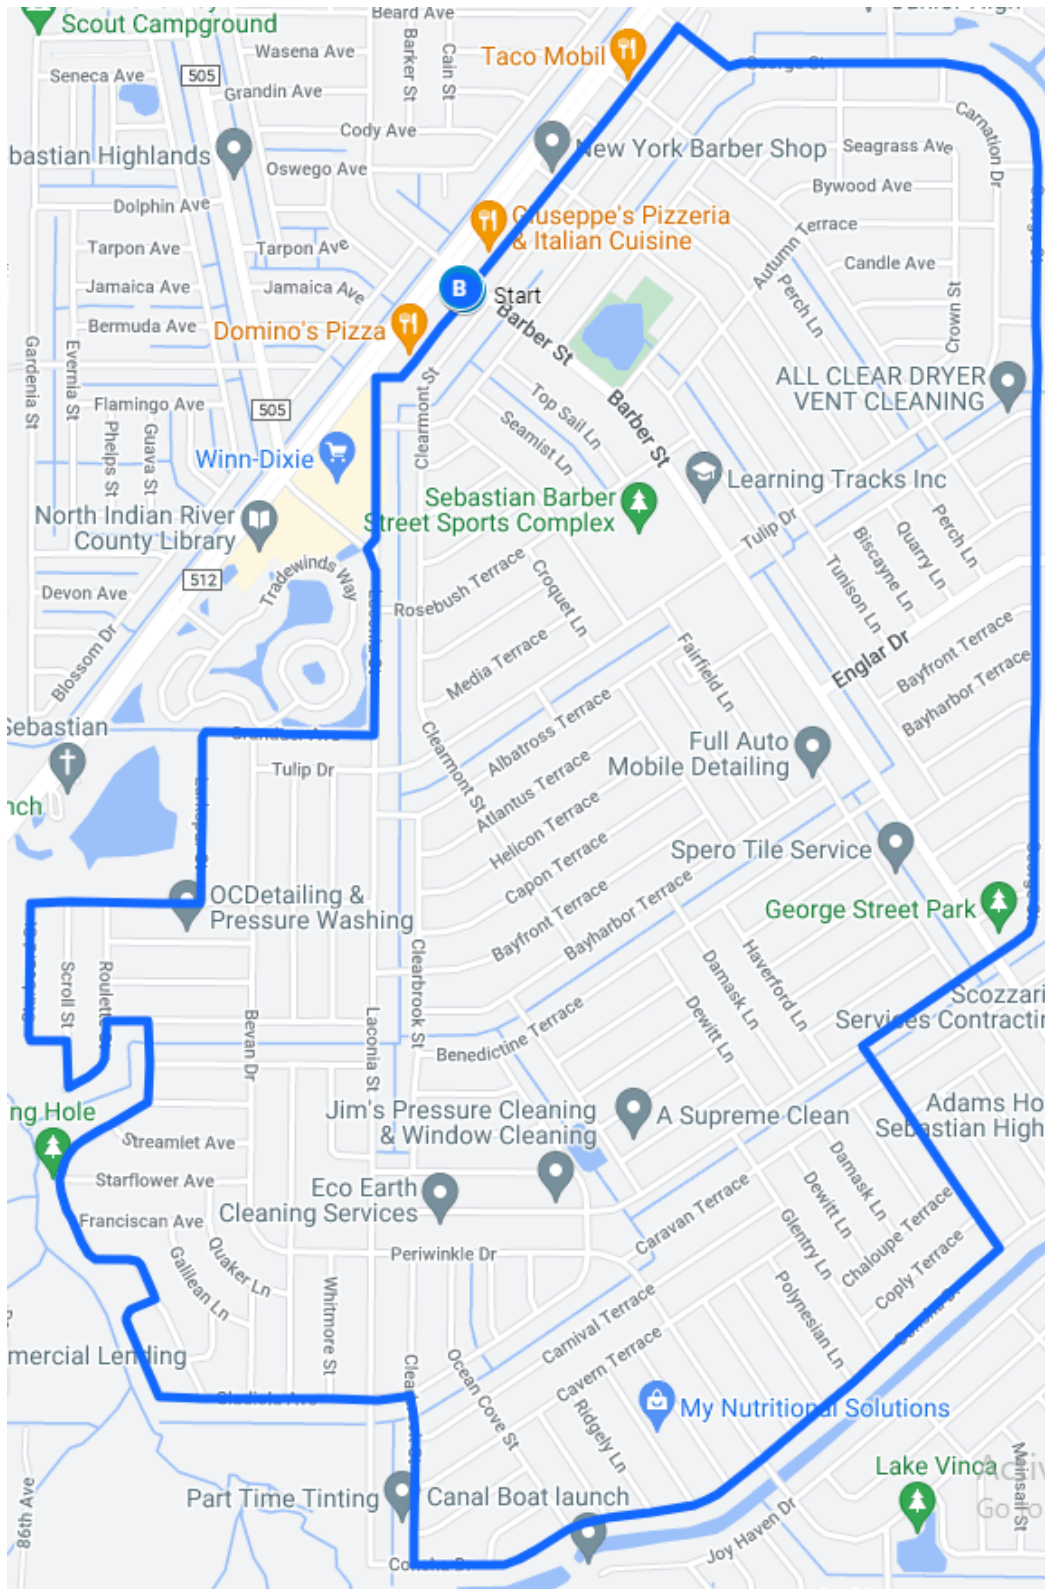

Bike and Beans South Loop Sebastian, FL: Please obey traffic rules.

Step by Step direction of the Bike and Beans North Loop:

Please obey traffic rules

A 955 Sebastian Blvd, Sebastian, FL 32958, USA

Head northeast toward Barber St

69 ft

➔ Turn right onto Barber St

36 ft

➔ Turn right

1,079 ft

⤵ Turn left onto Laconia St

0.254 mi

⤵ Turn left onto Roseland Rd

171 ft

Continue onto Laconia St

1,260 ft

➔ Turn right onto Granduer Ave

0.261 mi

Continue onto Larkspur St

1,243 ft

➔ Turn right onto Genesee Ave

1.71 mi
-  Turn right onto Strait Ave

489 ft
-  Turn left

0.479 mi
-  Turn right onto Barber St

36 ft
-  Turn left

112 ft

 955 Sebastian Blvd, Sebastian, FL 32958, USA