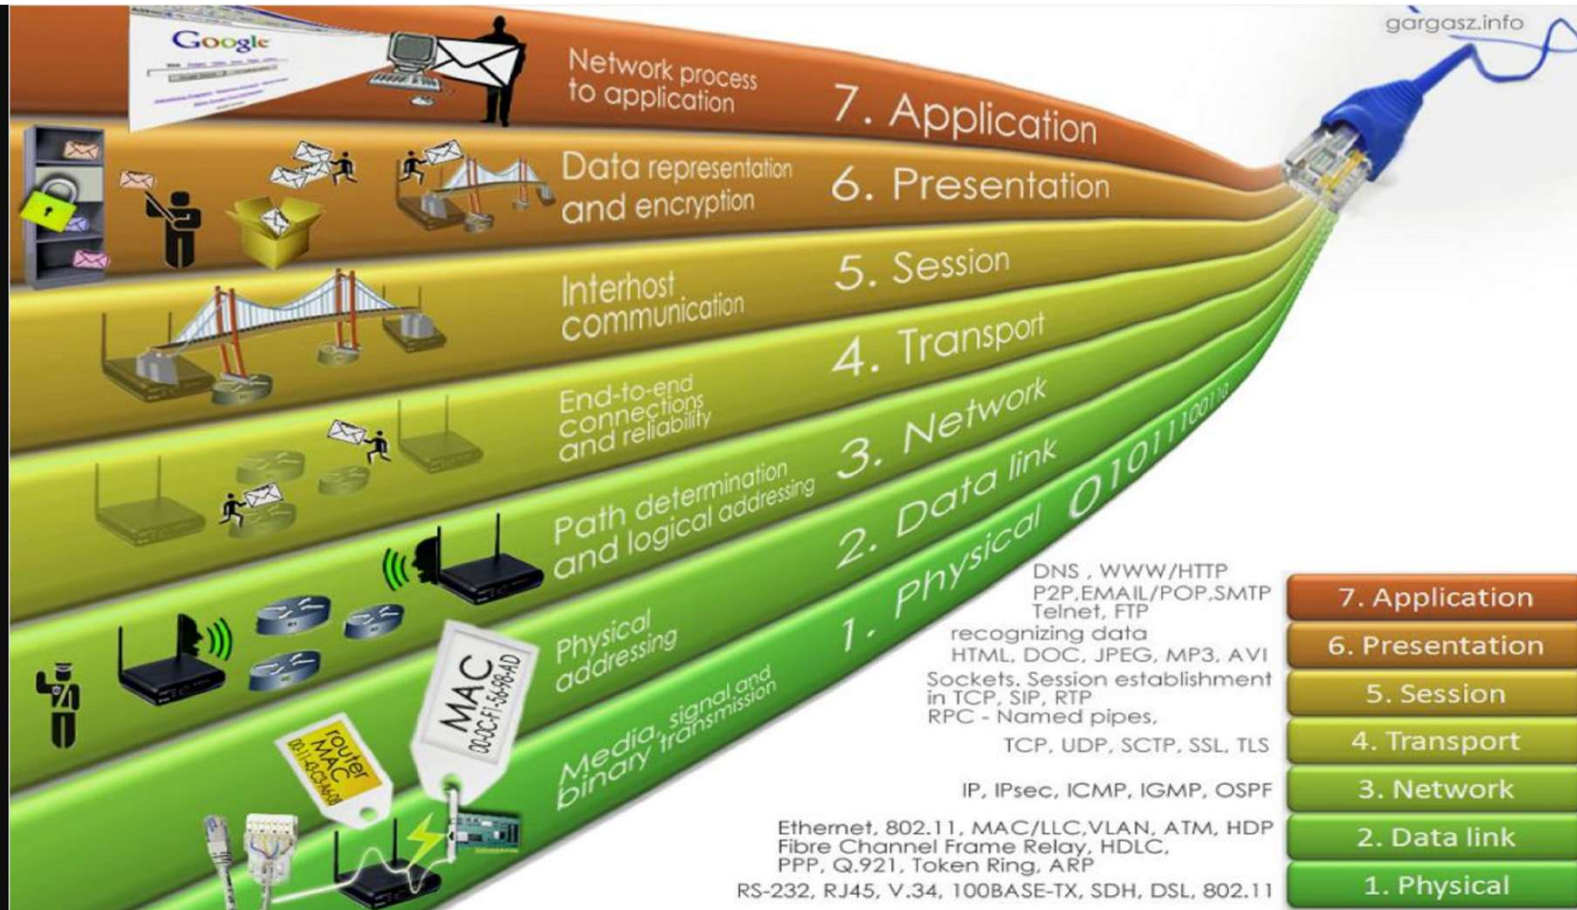

ENTRY #2

FICTIONAL REFERENCE: Glory

GENRE: Historical Fiction

Glory

ENTRY #1

FICTIONAL REFERENCE: HIDDEN FIGURES

GENRE: HISTORICAL FICTION

The HIDDEN figures

PARAMETERS

PREFERENCES:

Visuals, Historical Fiction, Science Fiction

LIMIT:

1 Fictional Reference,

SUBJECTS, WORDS & VERBS:

Robotics, Roboticize, Roboticizing

COMMON TOOLS: