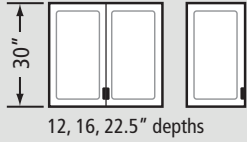

UPPERS

OVER 25 CHOICES