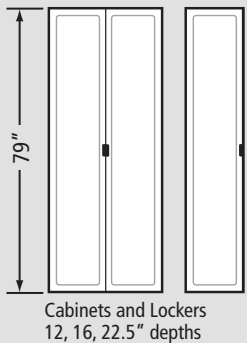

UPPERS

OVER 25 CHOICES

LOWER CABINETS

OVER 75 CHOICES

TALL STORAGE CABINETS

OVER 350 CHOICES

SPECIALTY CABINETS

OVER 25 CHOICES

Cabinets 16" or 32" wide unless otherwise noted

RedLinegaragegear Garage Cabinets

STATIONARY WORKBENCH

37" height

16" or 32" Workbench
Drawer or door units
24" depth

37" height

48" or 64" Workbench
Mix drawer and door units
24" depth

37" height

80" Workbench
Mix drawer and door units
24" depth

37" height

80" Workbench
Drawer and door units with knee hole
24" depth

ROLLING WORKBENCH

37" height

16" or 32" Rolling
Drawer or door units
24" depth

37" height

48" or 64" Rolling Workbench
Mix drawer and door units
24" depth

37" height

80" Rolling Workbench
Mix drawer and door units
24" depth

OVER 100 CHOICES

XTREME DEPTH CABINETS

Xtreme DEPTH

Feature 36" deep cabinets