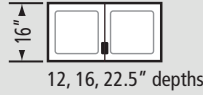

UPPERS

OVER 25 CHOICES