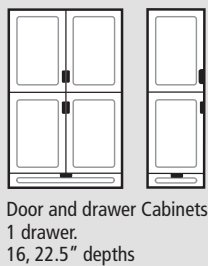

UPPERS

OVER 25 CHOICES

LOWER CABINETS

OVER 75 CHOICES

TALL STORAGE CABINETS

OVER 350 CHOICES

SPECIALTY CABINETS

OVER 25 CHOICES

Cabinets 16" or 32" wide unless otherwise noted

RedLinegaragegear Garage Cabinets

STATIONARY WORKBENCH

37" height

16" or 32" Workbench
Drawer or door units
24" depth

37" height

48" or 64" Workbench
Mix drawer and door units
24" depth

37" height

80" Workbench
Mix drawer and door units
24" depth

37" height

80" Workbench
Drawer and door units with knee hole
24" depth

ROLLING WORKBENCH

37" height

16" or 32" Rolling
Drawer or door units
24" depth