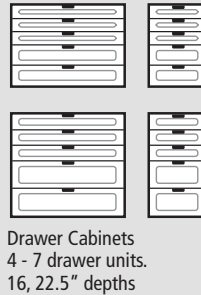

RedLinegaragegear Cabinet Choices

RedLine offers more storage cabinet styles and sizes than any other manufacturer. With the various styles, widths, depths and individual cabinet configurations available, more than 500 cabinet choices are available. Many Upper, Lower and Tall cabinets are also available as open shelves for fast and easy access.

UPPERS

OVER 25 CHOICES

LOWER CABINETS

OVER 75 CHOICES

TALL STORAGE CABINETS

OVER 350 CHOICES

SPECIALTY CABINETS

OVER 25 CHOICES

Cabinets 16" or 32" wide unless otherwise noted

RedLinegaragegear Garage Cabinets

STATIONARY WORKBENCH

37" height

16" or 32" Workbench
Drawer or door units
24" depth

37" height

48" or 64" Workbench
Mix drawer and door units
24" depth

37" height

80" Workbench
Mix drawer and door units
24" depth

37" height

80" Workbench
Drawer and door units with knee hole
24" depth

ROLLING WORKBENCH

37" height

16" or 32" Rolling
Drawer or door units
24" depth