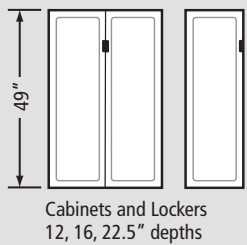

UPPERS

OVER 25 CHOICES

LOWER CABINETS

OVER 75 CHOICES

TALL STORAGE CABINETS

OVER 350 CHOICES

SPECIALTY CABINETS

OVER 25 CHOICES

Cabinets 16" or 32" wide unless otherwise noted

RedLinegaragegear Garage Cabinets

STATIONARY WORKBENCH

37" height

16" or 32" Workbench
Drawer or door units
24" depth

37" height

48" or 64" Workbench
Mix drawer and door units
24" depth

37" height

80" Workbench
Mix drawer and door units
24" depth

37" height

80" Workbench
Drawer and door units with knee hole
24" depth

ROLLING WORKBENCH

37" height

16" or 32" Rolling
Drawer or door units
24" depth