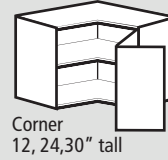

RedLinegaragegear Cabinet Choices

RedLine offers more storage cabinet styles and sizes than any other manufacturer. With the various styles, widths, depths and individual cabinet configurations available, more than 500 cabinet choices are available. Many Upper, Lower and Tall cabinets are also available as open shelves for fast and easy access.

UPPERS

OVER 25 CHOICES

LOWER CABINETS

OVER 75 CHOICES

TALL STORAGE CABINETS

OVER 350 CHOICES

SPECIALTY CABINETS

OVER 25 CHOICES

Cabinets 16" or 32" wide unless otherwise noted

RedLinegaragegear Garage Cabinets

STATIONARY WORKBENCH

37" height

16" or 32" Workbench
Drawer or door units
24" depth

37" height

48" or 64" Workbench
Mix drawer and door units
24" depth

37" height

80" Workbench
Mix drawer and door units
24" depth

37" height

80" Workbench
Drawer and door units with knee hole
24" depth

ROLLING WORKBENCH

37" height

16" or 32" Rolling
Drawer or door units
24" depth