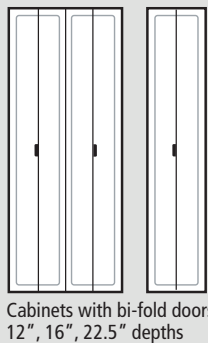

UPPERS

OVER 25 CHOICES

LOWER CABINETS

OVER 75 CHOICES

TALL STORAGE CABINETS

OVER 350 CHOICES

SPECIALTY CABINETS

OVER 25 CHOICES

Cabinets 16" or 32" wide unless otherwise noted

RedLinegaragegear Garage Cabinets

STATIONARY WORKBENCH

37" height

16" or 32" Workbench
Drawer or door units
24" depth

37" height

48" or 64" Workbench
Mix drawer and door units
24" depth

37" height

80" Workbench
Mix drawer and door units
24" depth

37" height

80" Workbench
Drawer and door units with knee hole
24" depth

ROLLING WORKBENCH

37" height

16" or 32" Rolling
Drawer or door units
24" depth

37" height

48" or 64" Rolling Workbench
Mix drawer and door units
24" depth

37" height

80" Rolling Workbench
Mix drawer and door units
24" depth

OVER 100 CHOICES

XTREME DEPTH CABINETS

Xtreme DEPTH

Feature 36" deep cabinets