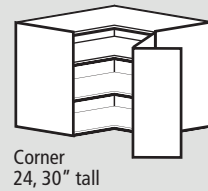

RedLinegaragegear Cabinet Choices

RedLine offers more storage cabinet styles and sizes than any other manufacturer. With the various styles, widths, depths and individual cabinet configurations available, more than 500 cabinet choices are available. Many Upper, Lower and Tall cabinets are also available as open shelves for fast and easy access.

UPPERS

OVER 25 CHOICES

LOWER CABINETS

OVER 75 CHOICES

TALL STORAGE CABINETS

OVER 350 CHOICES

SPECIALTY CABINETS

OVER 25 CHOICES

Cabinets 16" or 32" wide unless otherwise noted

RedLinegaragegear Garage Cabinets

STATIONARY WORKBENCH

37" height

16" or 32" Workbench
Drawer or door units
24" depth

37" height

48" or 64" Workbench
Mix drawer and door units
24" depth

37" height

80" Workbench
Mix drawer and door units
24" depth

37" height

80" Workbench
Drawer and door units with knee hole
24" depth

ROLLING WORKBENCH

37" height

16" or 32" Rolling
Drawer or door units
24" depth