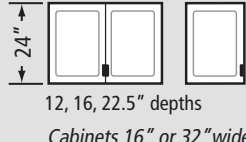

RedLinegaragegear Cabinet Choices

RedLine offers more storage cabinet styles and sizes than any other manufacturer. With the various styles, widths, depths and individual cabinet configurations available, more than 500 cabinet choices are available. Many Upper, Lower and Tall cabinets are also available as open shelves for fast and easy access.

UPPERS

OVER 25 CHOICES

LOWER CABINETS

OVER 75 CHOICES

TALL STORAGE CABINETS

OVER 350 CHOICES

SPECIALTY CABINETS

OVER 25 CHOICES

Cabinets 16" or 32" wide unless otherwise noted

RedLinegaragegear Garage Cabinets

STATIONARY WORKBENCH

37" height

16" or 32" Workbench
Drawer or door units
24" depth

37" height

48" or 64" Workbench
Mix drawer and door units
24" depth