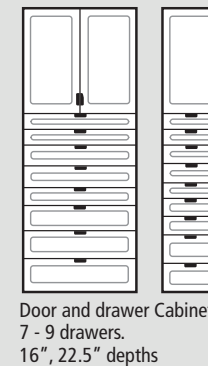

UPPERS

OVER 25 CHOICES

LOWER CABINETS

OVER 75 CHOICES

TALL STORAGE CABINETS

OVER 350 CHOICES

SPECIALTY CABINETS

OVER 25 CHOICES

Cabinets 16" or 32" wide unless otherwise noted

RedLinegaragegear Garage Cabinets

STATIONARY WORKBENCH

37" height

16" or 32" Workbench
Drawer or door units
24" depth

37" height

48" or 64" Workbench
Mix drawer and door units
24" depth

37" height

80" Workbench
Mix drawer and door units
24" depth

37" height

80" Workbench
Drawer and door units with knee hole
24" depth

ROLLING WORKBENCH

37" height

16" or 32" Rolling
Drawer or door units
24" depth

37" height

48" or 64" Rolling Workbench
Mix drawer and door units
24" depth

37" height

80" Rolling Workbench
Mix drawer and door units
24" depth

OVER 100 CHOICES

XTREME DEPTH CABINETS

Xtreme DEPTH

Feature 36" deep cabinets