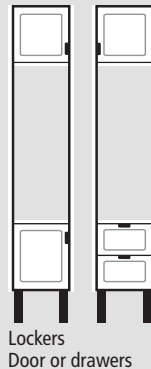

UPPERS

OVER 25 CHOICES

LOWER CABINETS

OVER 75 CHOICES

TALL STORAGE CABINETS

OVER 350 CHOICES

SPECIALTY CABINETS

OVER 25 CHOICES

Cabinets 16" or 32" wide unless otherwise noted

RedLinegaragegear Garage Cabinets

STATIONARY WORKBENCH

37" height

16" or 32" Workbench
Drawer or door units
24" depth

37" height

48" or 64" Workbench
Mix drawer and door units
24" depth

37" height

80" Workbench
Mix drawer and door units
24" depth

37" height

80" Workbench
Drawer and door units with knee hole
24" depth

ROLLING WORKBENCH

37" height

16" or 32" Rolling
Drawer or door units
24" depth

37" height

48" or 64" Rolling Workbench
Mix drawer and door units
24" depth

37" height

80" Rolling Workbench
Mix drawer and door units
24" depth

OVER 100 CHOICES

XTREME DEPTH CABINETS

Xtreme DEPTH

Feature 36" deep cabinets