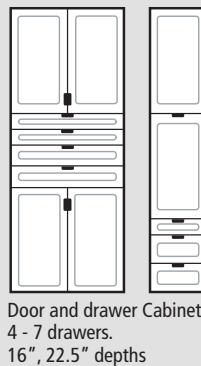

UPPERS

OVER 25 CHOICES

LOWER CABINETS

OVER 75 CHOICES

TALL STORAGE CABINETS

OVER 350 CHOICES

SPECIALTY CABINETS

OVER 25 CHOICES

Cabinets 16" or 32" wide unless otherwise noted

RedLinegaragegear Garage Cabinets

STATIONARY WORKBENCH

37" height

16" or 32" Workbench
Drawer or door units
24" depth

37" height

48" or 64" Workbench
Mix drawer and door units
24" depth

37" height

80" Workbench
Mix drawer and door units
24" depth

37" height

80" Workbench
Drawer and door units with knee hole
24" depth

ROLLING WORKBENCH

37" height

16" or 32" Rolling
Drawer or door units
24" depth

37" height

48" or 64" Rolling Workbench
Mix drawer and door units
24" depth

37" height

80" Rolling Workbench
Mix drawer and door units
24" depth

OVER 100 CHOICES

XTREME DEPTH CABINETS

Xtreme DEPTH

Feature 36" deep cabinets