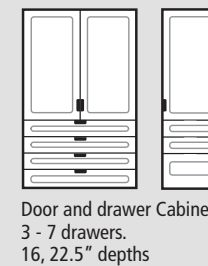

UPPERS

OVER 25 CHOICES

LOWER CABINETS

OVER 75 CHOICES

TALL STORAGE CABINETS

OVER 350 CHOICES

SPECIALTY CABINETS

OVER 25 CHOICES

Cabinets 16" or 32" wide unless otherwise noted

RedLinegaragegear Garage Cabinets

STATIONARY WORKBENCH

37" height

16" or 32" Workbench
Drawer or door units
24" depth

37" height

48" or 64" Workbench
Mix drawer and door units
24" depth

37" height

80" Workbench
Mix drawer and door units
24" depth

37" height

80" Workbench
Drawer and door units with knee hole
24" depth

ROLLING WORKBENCH

37" height

16" or 32" Rolling
Drawer or door units
24" depth

37" height

48" or 64" Rolling Workbench
Mix drawer and door units
24" depth

37" height

80" Rolling Workbench
Mix drawer and door units
24" depth

OVER 100 CHOICES

XTREME DEPTH CABINETS

Xtreme DEPTH

Feature 36" deep cabinets