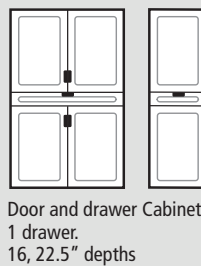

UPPERS

OVER 25 CHOICES

LOWER CABINETS

OVER 75 CHOICES

TALL STORAGE CABINETS

OVER 350 CHOICES

SPECIALTY CABINETS

OVER 25 CHOICES

Cabinets 16" or 32" wide unless otherwise noted

RedLinegaragegear Garage Cabinets

STATIONARY WORKBENCH

37" height

16" or 32" Workbench
Drawer or door units
24" depth

37" height

48" or 64" Workbench
Mix drawer and door units
24" depth

37" height

80" Workbench
Mix drawer and door units
24" depth

37" height

80" Workbench
Drawer and door units with knee hole
24" depth

ROLLING WORKBENCH

37" height

16" or 32" Rolling
Drawer or door units
24" depth

37" height

48" or 64" Rolling Workbench
Mix drawer and door units
24" depth

37" height

80" Rolling Workbench
Mix drawer and door units
24" depth

OVER 100 CHOICES

XTREME DEPTH CABINETS

Xtreme DEPTH

Feature 36" deep cabinets