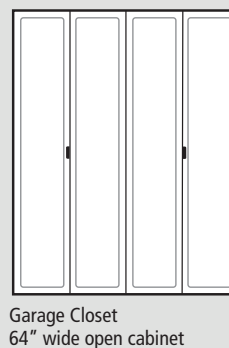

UPPERS

OVER 25 CHOICES

LOWER CABINETS

OVER 75 CHOICES

TALL STORAGE CABINETS

OVER 350 CHOICES

SPECIALTY CABINETS

OVER 25 CHOICES

Cabinets 16" or 32" wide unless otherwise noted

RedLinegaragegear Garage Cabinets

STATIONARY WORKBENCH

37" height

16" or 32" Workbench
Drawer or door units
24" depth

37" height

48" or 64" Workbench
Mix drawer and door units
24" depth

37" height

80" Workbench
Mix drawer and door units
24" depth

37" height

80" Workbench
Drawer and door units with knee hole
24" depth

ROLLING WORKBENCH

37" height

16" or 32" Rolling
Drawer or door units
24" depth

37" height

48" or 64" Rolling Workbench
Mix drawer and door units
24" depth

37" height

80" Rolling Workbench
Mix drawer and door units
24" depth

OVER 100 CHOICES

XTREME DEPTH CABINETS

Xtreme DEPTH

Feature 36" deep cabinets