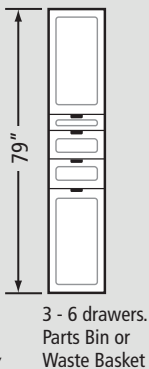

Cabinets 16" or 32" wide unless otherwise noted

RedLinegaragegear Garage Cabinets

STATIONARY WORKBENCH

37" height

16" or 32" Workbench
Drawer or door units
24" depth

37" height

48" or 64" Workbench
Mix drawer and door units
24" depth

37" height

80" Workbench
Mix drawer and door units
24" depth

37" height

80" Workbench
Drawer and door units with knee hole
24" depth

ROLLING WORKBENCH

37" height

16" or 32" Rolling
Drawer or door units
24" depth

37" height

48" or 64" Rolling Workbench
Mix drawer and door units
24" depth

37" height

80" Rolling Workbench
Mix drawer and door units
24" depth

OVER 100 CHOICES

XTREME DEPTH CABINETS

Xtreme DEPTH

Feature 36" deep cabinets