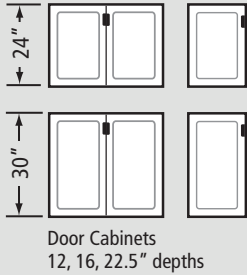

RedLinegaragegear Cabinet Choices

RedLine offers more storage cabinet styles and sizes than any other manufacturer. With the various styles, widths, depths and individual cabinet configurations available, more than 500 cabinet choices are available. Many Upper, Lower and Tall cabinets are also available as open shelves for fast and easy access.

UPPERS

OVER 25 CHOICES

LOWER CABINETS

OVER 75 CHOICES

TALL STORAGE CABINETS

OVER 350 CHOICES

SPECIALTY CABINETS

OVER 25 CHOICES

Cabinets 16" or 32" wide unless otherwise noted

RedLinegaragegear Garage Cabinets

STATIONARY WORKBENCH

37" height

16" or 32" Workbench
Drawer or door units
24" depth

37" height

48" or 64" Workbench
Mix drawer and door units
24" depth

37" height

80" Workbench
Mix drawer and door units
24" depth

37" height

80" Workbench
Drawer and door units with knee hole
24" depth

ROLLING WORKBENCH

37" height

16" or 32" Rolling
Drawer or door units
24" depth