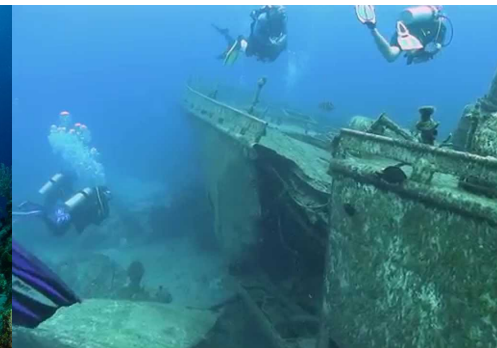

Blackbeard's Cruise

B A H A M A S

\$ 1 6 4 9

- ✓ UP TO 19 DIVES - INCLUDING WRECK, SHARK, AND NIGHT DIVES
- ✓ ALL MEALS AND SNACKS
- ✓ ALL BEVERAGES INCLUDING BEER, WINE, AND RUM PUNCH
- ✓ ALL PORT FEES, PARK FEES, AND TAXES