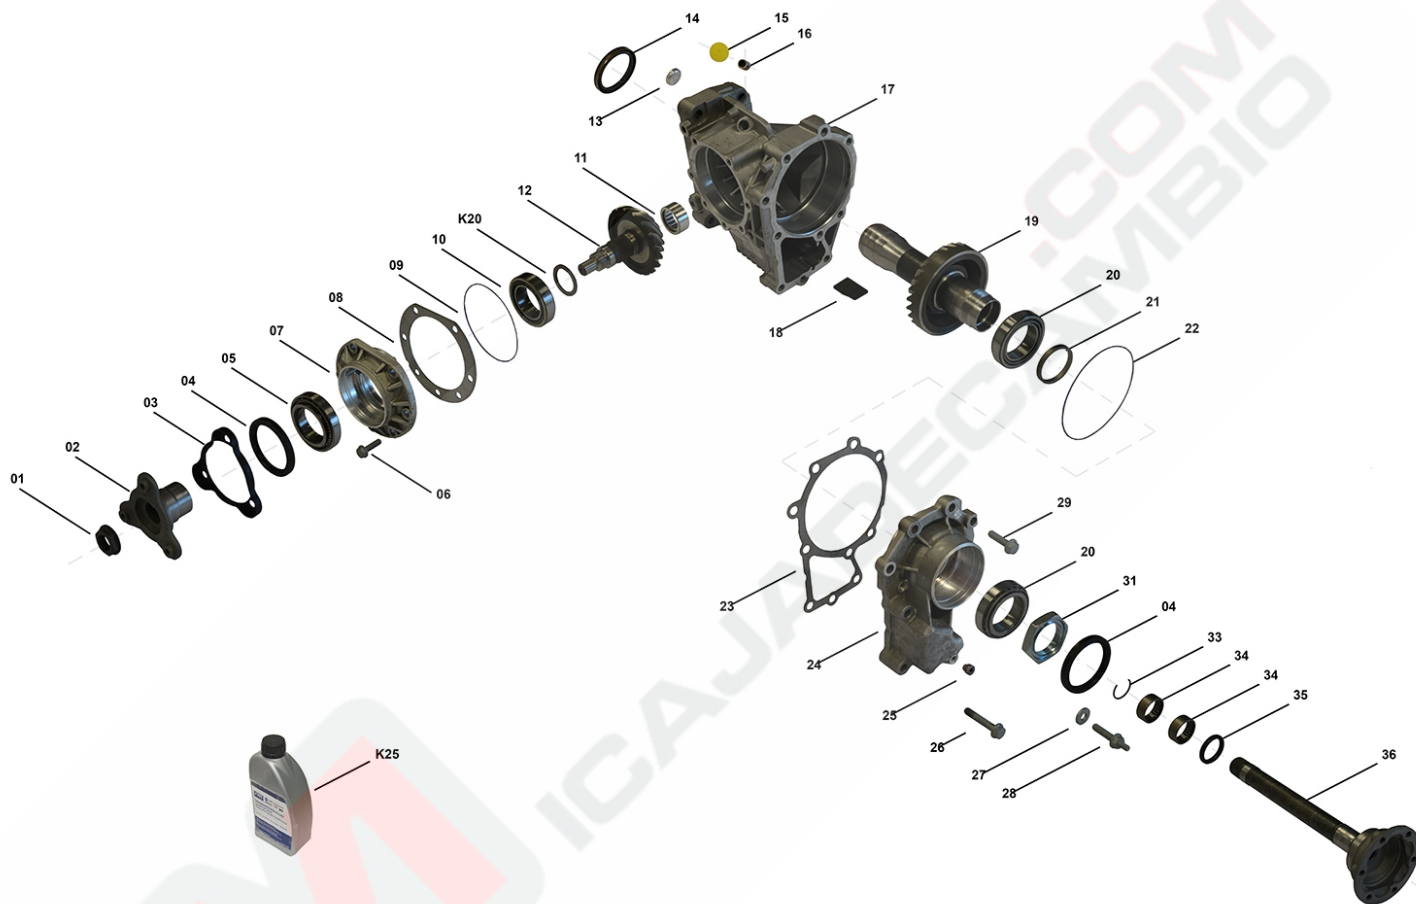

Front Axle Drive VAA350+

FD00052, FD00053

OEM No: 0AV409053AE; 0AV409053AF

Brands

Brand	Modelseries
Audi	A3; Q3; S3; TT

List of parts

Pos	Part number	OEM no	Quantity	Product name	Info
'101	FD00052	0AV409053AE		OE References	02M409053AQ, 0AV409053H, 0AV409053P, 0AV409053S, 0AV409053AE
'102	FD00053	0AV409053AF		OE References	0AV409053J, 0AV409053Q, 0AV409053T, 0AV409053AF