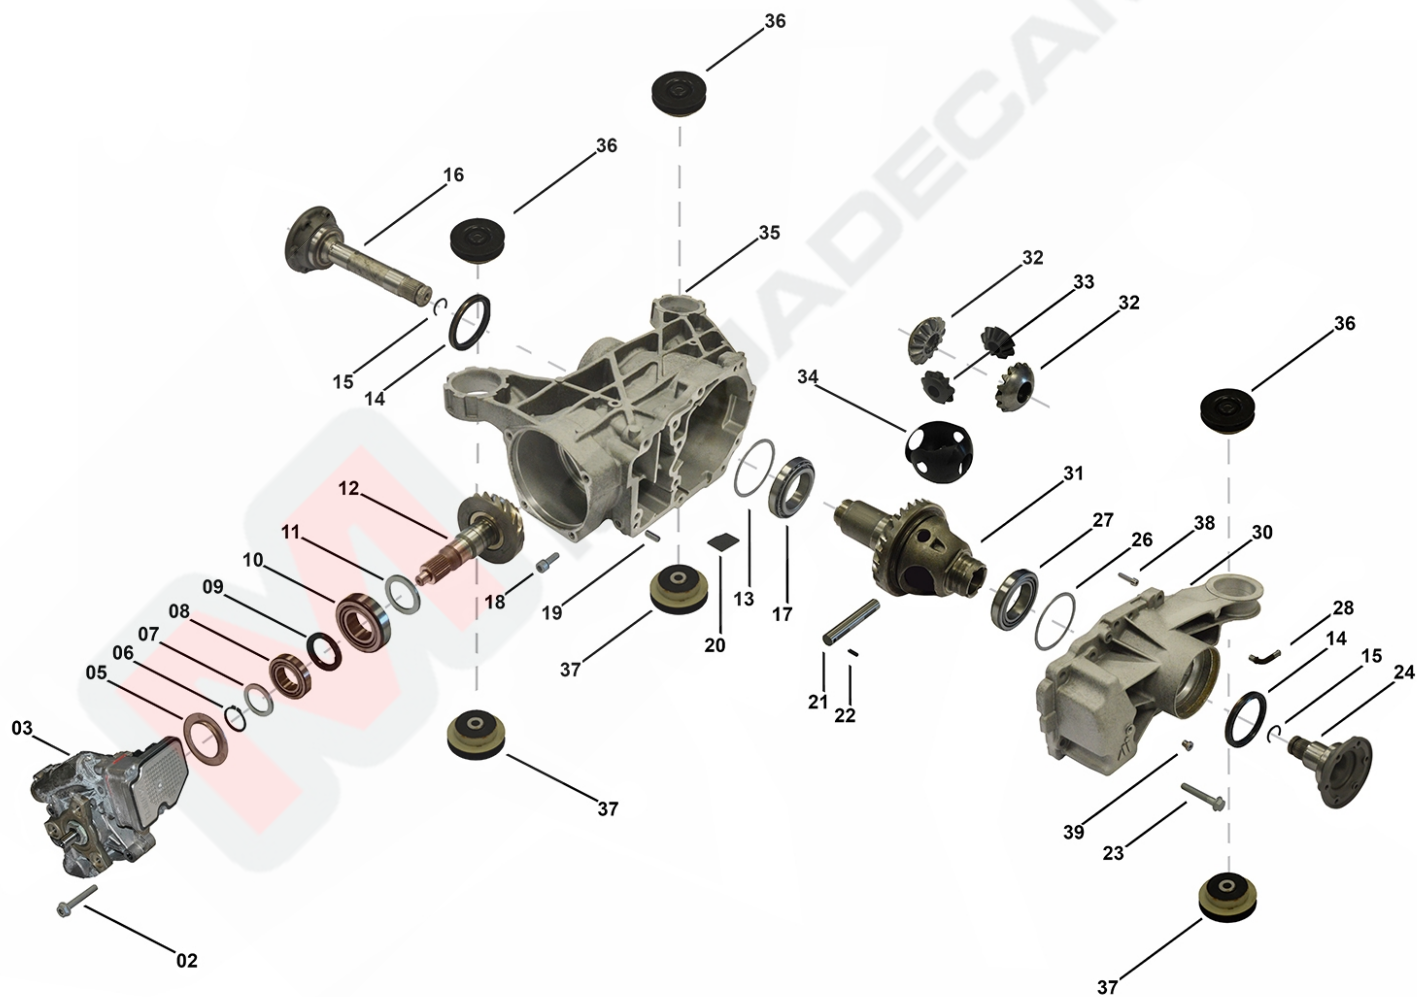

Rear Axle Drive HAA450

RD00007, RD00061, RD00074, RD00099

OEM No: 0BS525010G; 0BS525010H; 0BS525010K; 0BY525010B

Brands

Brand	Modelseries
Audi	Q3; TT

List of parts

Pos	Part number	OEM no	Quantity	Product name	Info
'I01	RD00007	0BY525010B		OE References	0BY525010, 0BY525010A, 0BY525010B
'I02	RD00061	0BS525010G		OE References	0BS525010A, 0BS525010B, 0BS525010G
'I03	RD00074	0BS525010H		OE References	0BS525010C, 0BS525010H
'I04	RD00099	0BS525010K		OE References	0BS525010J, 0BS525010K
'K01	SP01986		1 piece	Bearing Kit	Contains position 08, 10, 17, 27