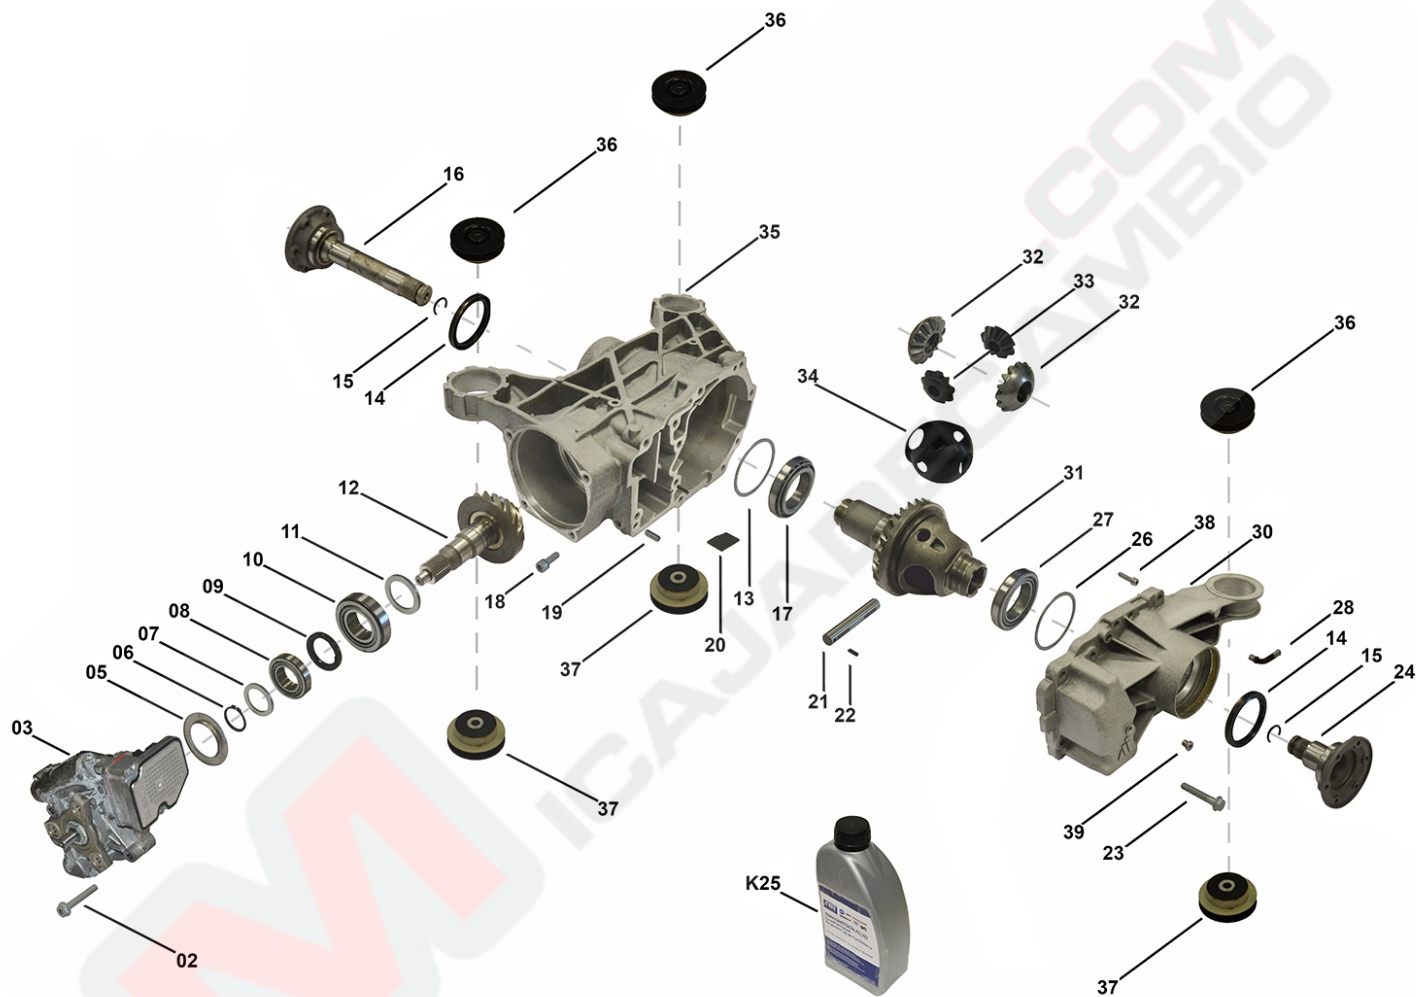

Rear Axle Drive HAA450

RD00007, RD00061, RD00074, RD00099

OEM No: OBS525010G; OBS525010H; OBS525010K; OBY525010B

Brands

Brand	Modelseries
Audi	Q3; TT

List of parts

Pos	Part number	OEM no	Quantity	Product name	Info
'I01	RD00007	OBY525010B		OE References	OBY525010, OBY525010A, OBY525010B
'I02	RD00061	OBS525010G		OE References	OBS525010A, OBS525010B, OBS525010G
'I03	RD00074	OBS525010H		OE References	OBS525010C, OBS525010H
'I04	RD00099	OBS525010K		OE References	OBS525010J, OBS525010K
'K01	SP01986		1 piece	Bearing Kit	Contains position 08, 10, 17, 27