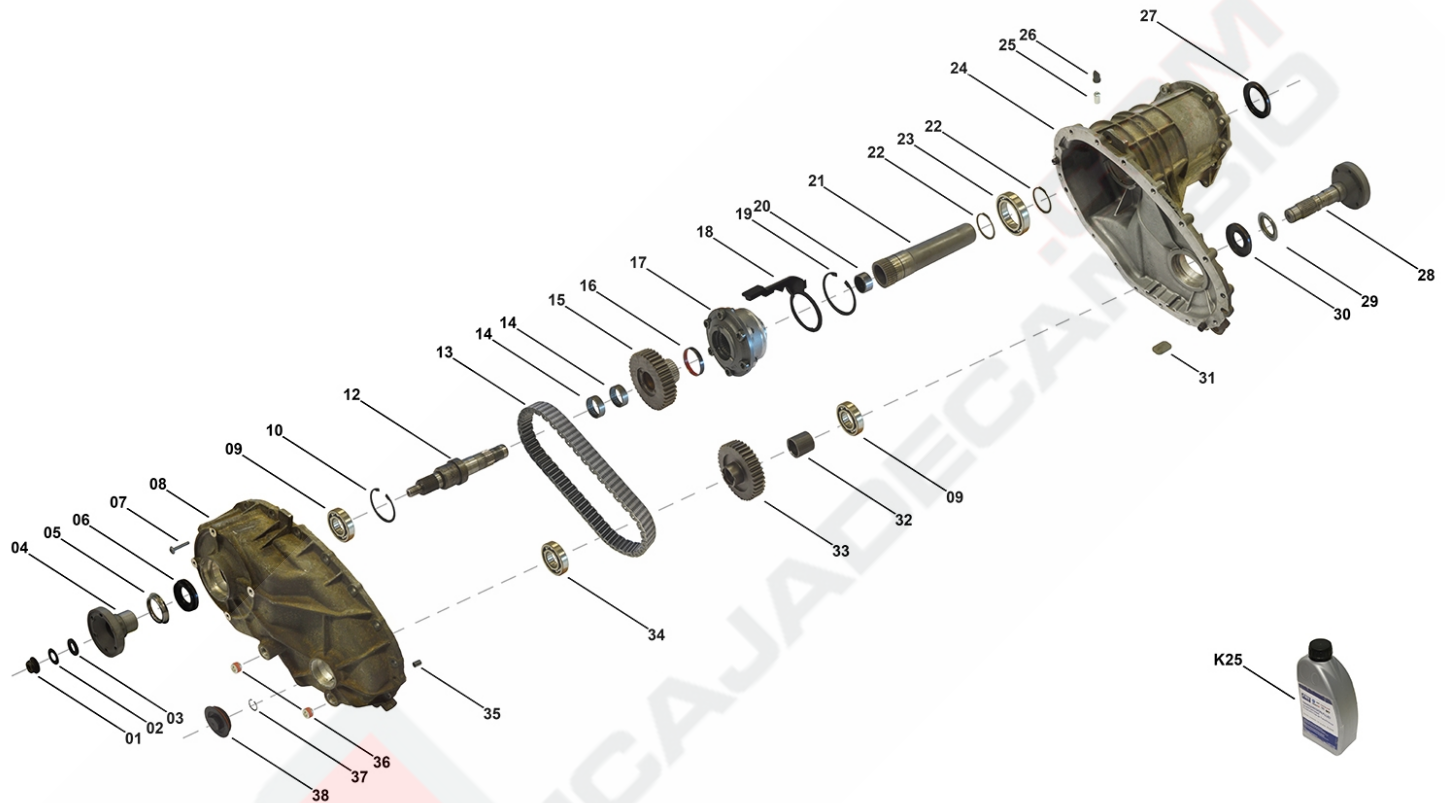

Transfer Case BW4430

TC00530

OEM No: 0AQ341010J

Brands

Brand	Modelseries
Audi	Q7

List of parts

Pos	Part number	OEM no	Quantity	Product name	Info
'I01	TC00530	0AQ341010J		OE References	0AQ341010D, 0AQ341010E, 0AQ341010J
'K01	SP01674		1 piece	Bearing Kit	Contains position 09, 14, 16, 20, 23, 34
'K02	SP00542		1 piece	Sealing Kit	Contains position 03, 06, 27, 30, 36
01	SP01509	WHT001971	1 piece	Nut	
02	SP01494	WHT001968	1 piece	Thrust Washer	
03	SP00588	0AQ301179	1 piece	O-Ring	
04	Not available		1 piece	Flange Rear	
05	SP01493	0AQ409375A	1 piece	Protective Ring	
06	SP00111	0AQ321199	1 piece	Radial Seal Ring	
07	Not available		16 pieces	Screw	
08	Not available		1 piece	Housing Rear	
09	Only available in K01		2 pieces	Ball Bearing	
10	SP01257	0AQ311321C	1 piece	Retaining Ring	
12	Not available		1 piece	Shaft Output	
13	SP00717	0AQ341125; HV096	1 piece	Chain	
14	Only available in K01		2 pieces	Needle Bearing	
15	Not available		1 piece	Sprocket Output	