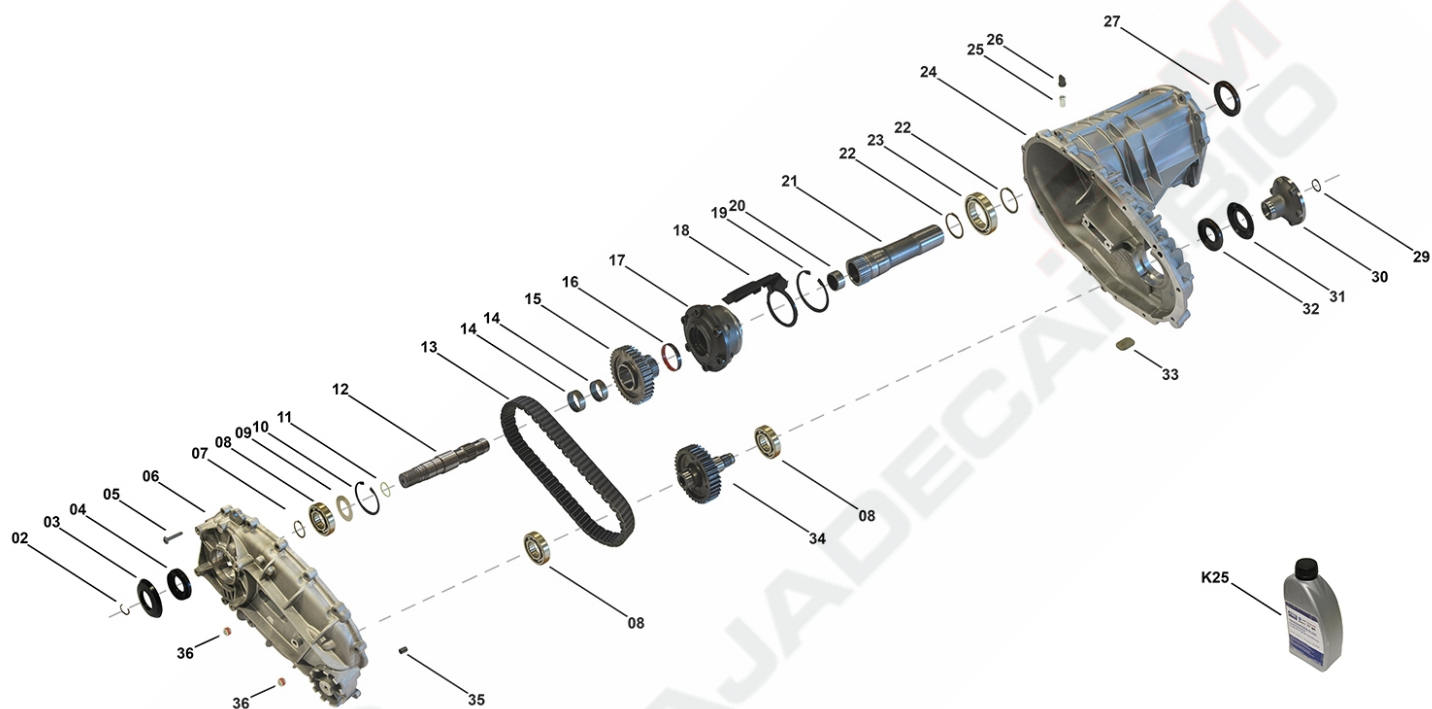

Transfer Case PL72 T

TC00302, TC00304, TC00306

OEM No: 0BU341010N; 0BU341010P; 0BU341010Q

Brands

Brand	Modelseries
Audi	Q7

List of parts

Pos	Part number	OEM no	Quantity	Product name	Info
'I01	TC00302	0BU341010N		OE References	Sprocket/Chain Dimension 1": 0BU341010N
'I02	TC00304	0BU341010P		OE References	Sprocket/Chain Dimension 1,25": 0BU341010P
'I03	TC00306	0BU341010Q		OE References	Sprocket/Chain Dimension 1": 0BU341010Q
'K01	SP00227		1 piece	Bearing Kit	Contains position 08, 14, 16, 20, 23
'K02	SP01987		1 piece	Sealing Kit	Contains position 04, 11, 27, 32, 36
02	SP01988	7P0521202; 95834949300	1 piece	Retaining Ring	
03	SP00565	0BU409375; 95834137500	1 piece	Slinger	Information for PL72 T VW: Only 1pce used in OE code 0BU341010P, 0BU341011N
04	SP01991	0BU321199; 95834119900	1 piece	Radial Sealing	
05	SP01217		16 pieces	Screw	
06	Not available		1 piece	Housing Rear	
07	SP01222		1 piece	Retaining Ring	
08	Only available in K01		3 pieces	Ball Bearing	
09	SP01228		1 piece	Shim	
10	SP01156		1 piece	Retaining Ring	

Transfer Case PL72 T

TC00302, TC00304, TC00306

OEM No: 0BU341010N; 0BU341010P; 0BU341010Q

List of parts

Pos	Part number	OEM no	Quantity	Product name	Info
34	SP01852		1 piece	Sprocket Output (Dimension 1")	Information for PL72 T Audi: Used in 0BU341010N, 0BU341010Q
34	SP01853		1 piece	Sprocket Output (Dimension 1,25")	Information for PL72 T Audi: Used in 0BU341010P Information for PL72 T VW: Used in 0BU341010P
35	SP00155		2 pieces	Pin	
36	SP01992	0AD301115A; 0BU301125; 6000626087; 673002083; 95530111501; A0029909617	2 pieces	Plug	
	SP02000		1 piece	Sealant	Sealant SILICON BLACK (1pce = 300ml)