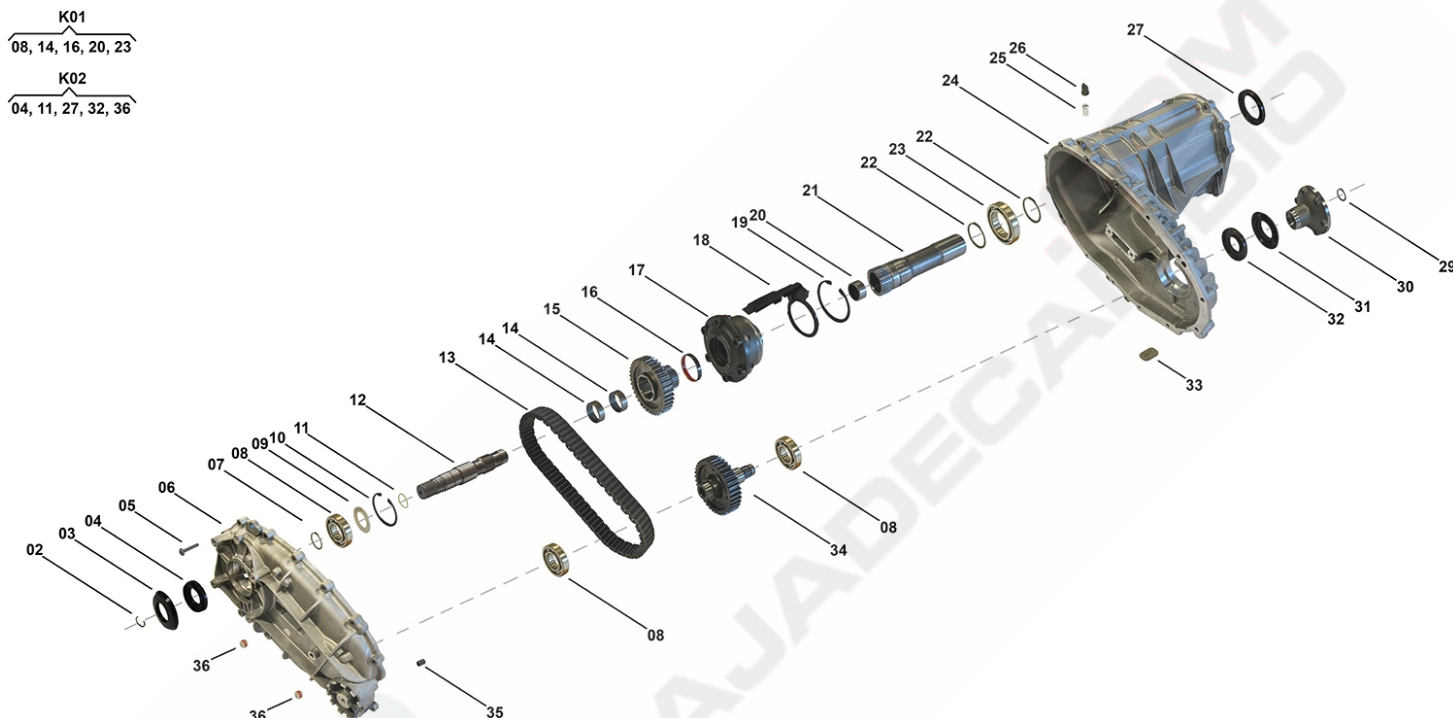

Transfer Case PL72 T

TC00302, TC00304, TC00306

OEM No: 0BU341010N; 0BU341010P; 0BU341010Q

Brands

Brand	Modelseries
Audi	Q7

List of parts

Pos	Part number	OEM no	Quantity	Product name	Info
'K01	SP00227		1 piece	Bearing Kit	Contains position 08, 14, 16, 20, 23
'K02	SP01987		1 piece	Sealing Kit	Contains position 04, 11, 27, 32, 36 Information for PL72 T VW: Used in 0BU341010P
02	SP01988	7P0521202; 95834949300	1 piece	Retaining Ring	
03	SP00565	0BU409375; 95834137500	1 piece	Slinger	Information for PL72 T VW: Only 1pce used in OE code 0BU341010P, 0BU341011N
04	SP01991	0BU321199; 95834119900	1 piece	Radial Sealing	
05	SP01217		16 pieces	Screw	
06	Not available		1 piece	Housing Rear	
07	SP01222		1 piece	Retaining Ring	
08	Only available in K01		3 pieces	Ball Bearing	
09	SP01228		1 piece	Shim	
10	SP01156		1 piece	Retaining Ring	
11	SP00561	WHT005156	1 piece	Seal O-Ring	
12	SP01849		1 piece	Main Shaft	Information for PL72 T VW: Used in 0BU341010P, 0BU341011F, 0BU341011M, 0BU341011Q, 0BU341011R, 0BU341011S