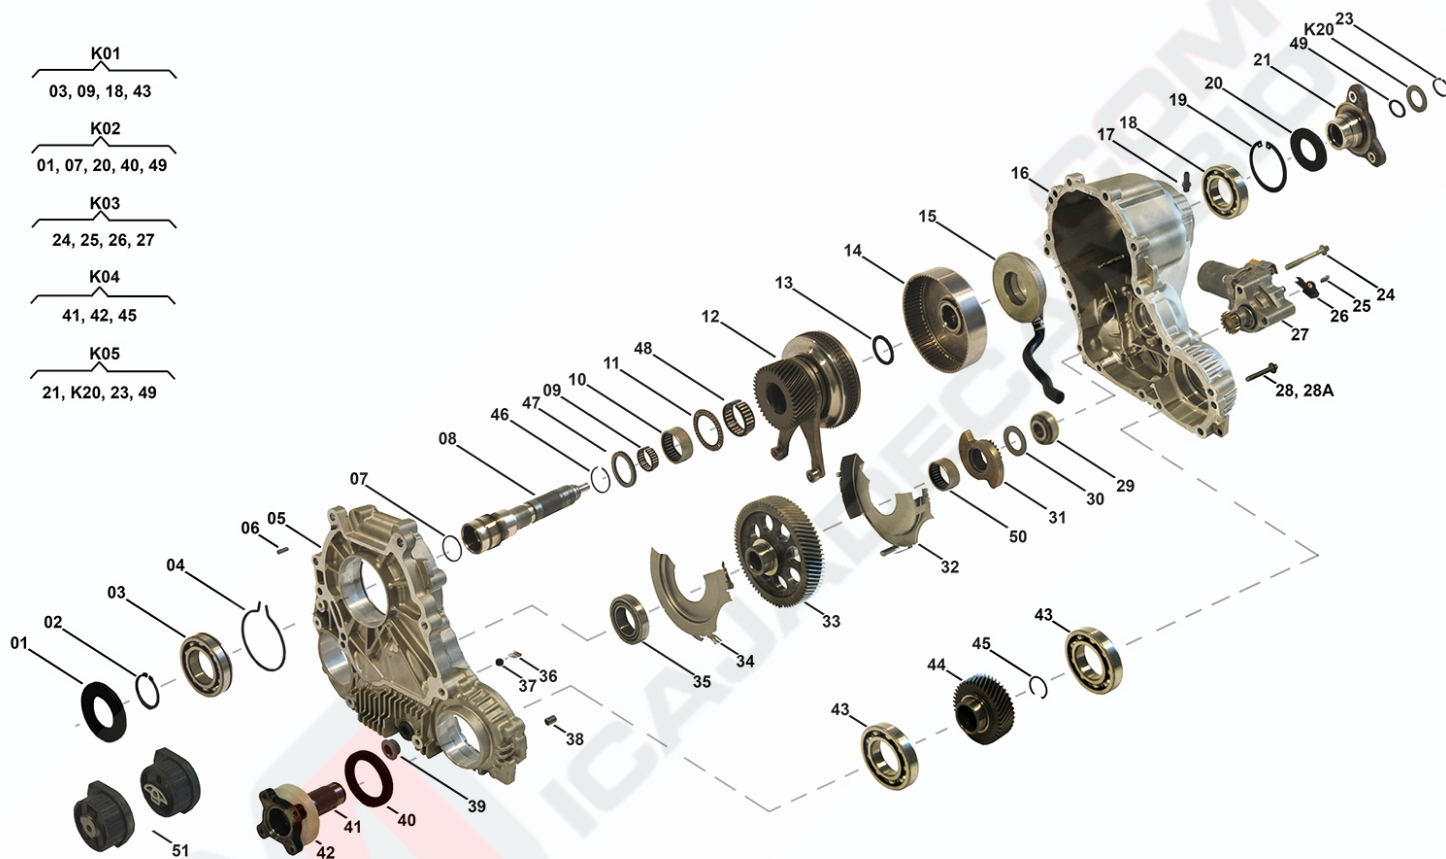

Transfer Case ATC300

TC00035, TC00285

OEM No: 27107599690; 27107599693; 27107613152; 27107613153

Brands

Brand	Modelseries
BMW	3; 5

List of parts

Pos	Part number	OEM no	Quantity	Product name	Info
'K01	SP00744		1 piece	Bearing Kit	Contains position 03, 09, 18, 43
'K02	SP00746		1 piece	Sealing Kit	Contains position 01, 07, 20, 40, 49
'K03	SP00116	27107546671	1 piece	Actuator Kit	Contains position 24, 25, 26, 27
'K04	SP00117	27107548115	1 piece	Flange Kit Front	Contains position 41, 42, 45 Including Tube of Assembly Paste
'K05	SP00118	27107548116	1 piece	Flange Kit Rear	Contains position 21, 23, 49, K20
'K20	SP00115	27107546670	1 piece	Shim Set	
01	SP00165	27107539262	1 piece	Radial Sealing	
02	SP00160		1 piece	Retaining Ring	
03	SP00151		1 piece	Ball Bearing	
04	SP00140		1 piece	Retaining Ring	
05	Not available		1 piece	Housing Front	
06	SP00154		2 pieces	Pin	
07	SP00164	27107537630	1 piece	O-Ring	
08	SP00767		1 piece	Main Shaft ASM	
09	SP00200		1 piece	Needle Bearing	
10	SP00136		1 piece	Needle Sleeve	