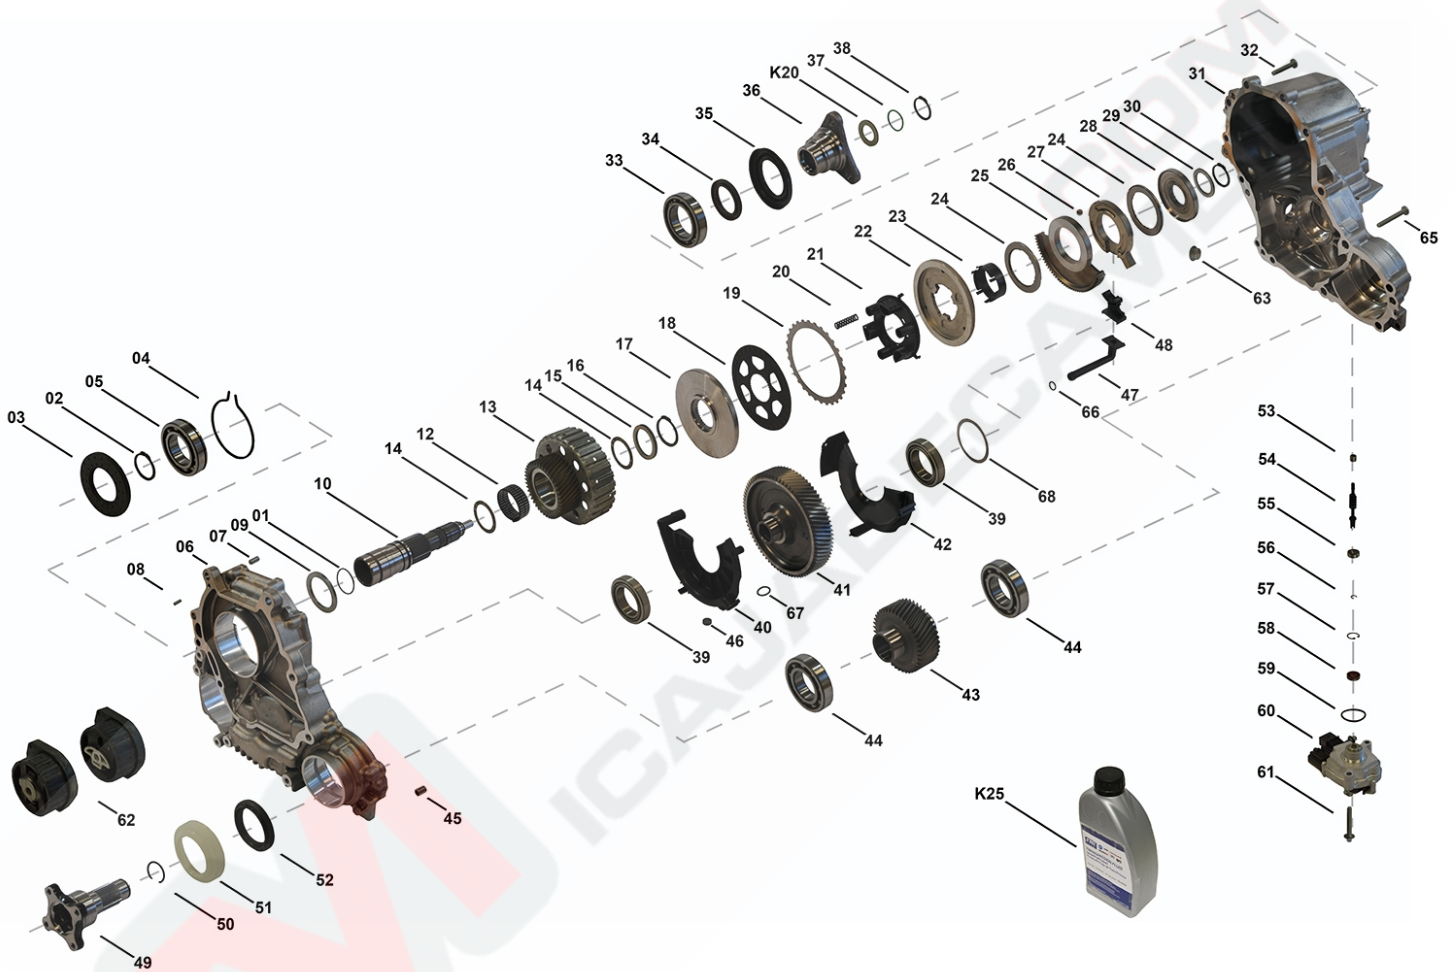

Transfer Case ATC35L

TC00408, TC00410, TC00413, TC00414

OEM No: 27105A371E8; 27105A371E9; 27105A371F0; 27105A371F1; 27105A371F2; 27105A371F3

List of parts

Pos	Part number	OEM no	Quantity	Product name	Info
'I01	TC00408	27105A371F1; 27105A371F3		OE References	27104603370, 27107505375, 27107629521, 27107629524, 27107636174, 27107636486, 27107639263, 27107643757, 27107649718, 27107649783, 27108604769, 27108612557, 27108623347, 27108643150, 27108662968, 27105A371F1, 27105A371F3
'I02	TC00410	27105A371E9		OE References	27107629349, 27107629523, 27107631536, 27107635758, 27107636484, 27107639270, 27107643755, 27107649181, 27105A371E9
'I03	TC00413	27105A371E8		OE References	27107619643, 27107621378, 27107629175, 27107635757, 27107636483, 27107639269, 27107643754, 27108697975, 27105A371E8
'I04	TC00414	27105A371F0; 27105A371F2		OE References	27107505374, 27107617503, 27107622018, 27107629172, 27107629176, 27107636178, 27107636485, 27107639262, 27107643756, 27107649725, 27107649782, 27108604768, 27108612556, 27108623346, 27108643149, 27108662300, 27105A371F0, 27105A371F2
'K01	SP01470		1 piece	Bearing Kit	Contains position 05, 12, 14, 24, 33, 39, 44, 53, 55
'K02	SP01469		1 piece	Sealing Kit	Contains position 01, 03, 34, 37, 52, 58, 59, 63, 66, 67
'K04	SP01677	27107625116	1 piece	Flange Kit Front	Contains position 49, 50, 51