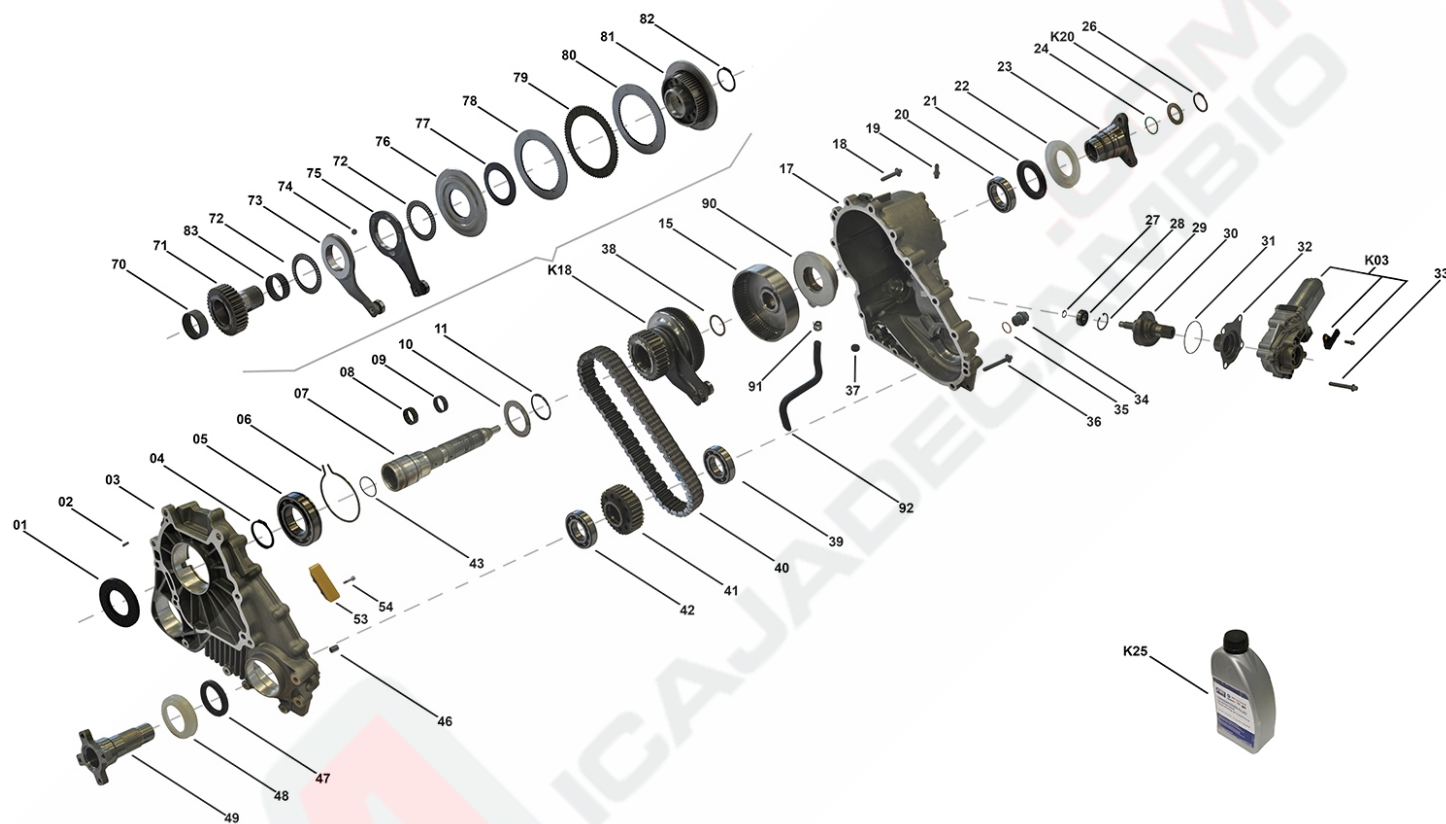

Transfer Case ATC400

TC00037, TC00038, TC00061, TC00256

OEM No: 27103455132; 27103455133; 27103455134; 27103455135; 27103455136; 27103455137;
27103455138; 27103455139

Brands

Brand	Modelseries
BMW	X3

List of parts

Pos	Part number	OEM no	Quantity	Product name	Info
'01	TC00037	27103455133; 27103455134; 27103455139		OE References	27100362791, 27103428186, 27103435185, 27103455133, 27103455134, 27107526278, 27107535865, 27107545710, 27107546816, 27107555293, 27107555294, 27107555296, 27107573213, 27107573214, 27107573222, 27103455139