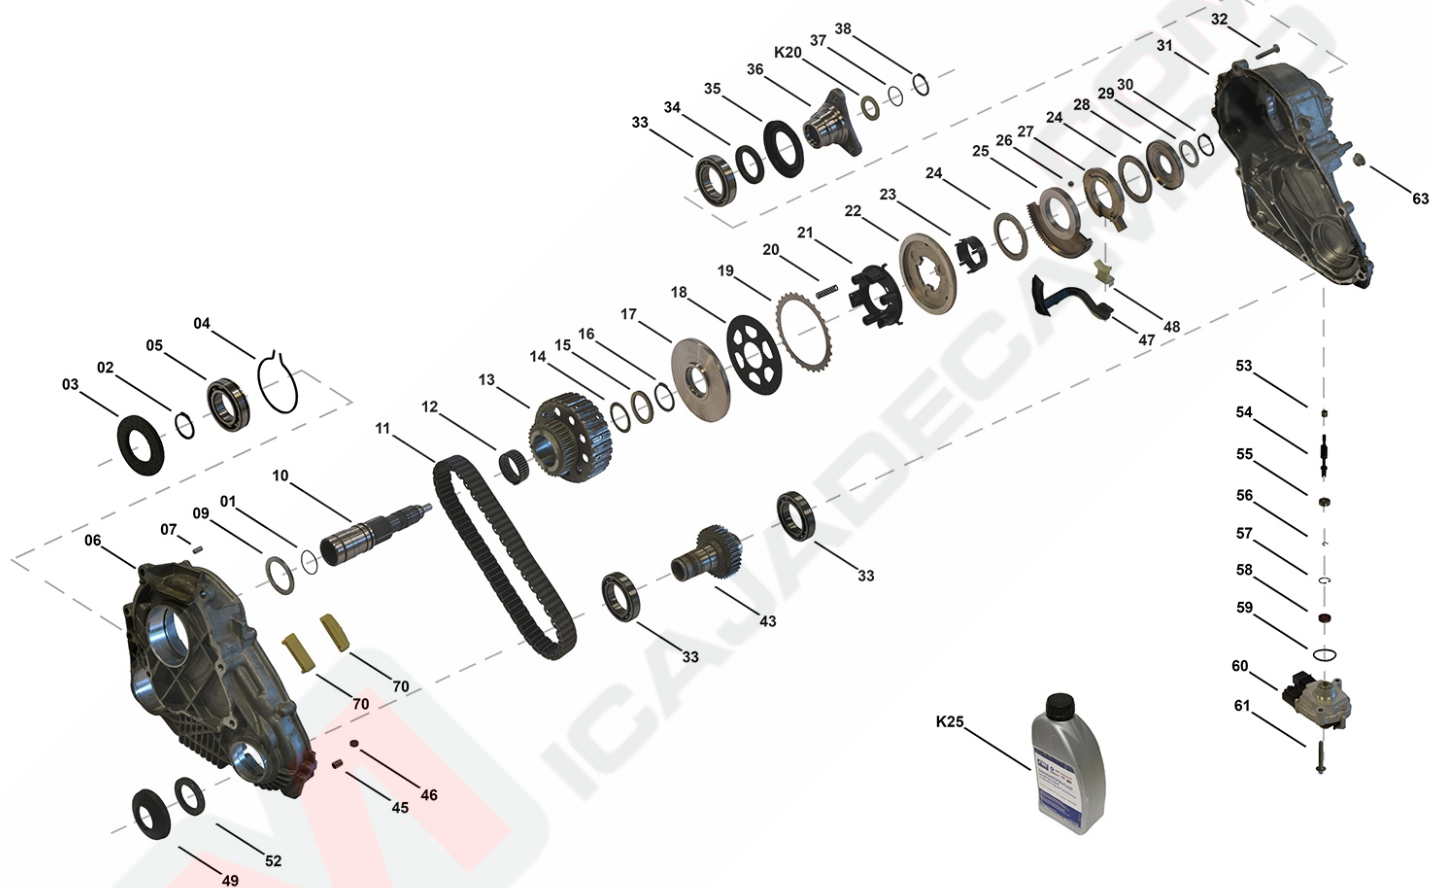

Transfer Case ATC45L

TC00396, TC00397, TC00401, TC00403, TC00416

OEM No: 27105A371E0; 27105A371E1; 27105A371E2; 27105A371E3; 27105A371E4;
27105A4A0B9; 27105A4A0C0; 27105A4A0C1; 27105A4A0C2; 27105A4A0C3

Brands

Brand	Modelseries
BMW	X3; X4; X5; X6

List of parts

Pos	Part number	OEM no	Quantity	Product name	Info
'101	TC00396	27105A371E1; 27105A4A0C0		OE References	27107619644, 27107629177, 27107636444, 27107636487, 27107639273, 27107643758, 27107649182, 27105A371E1, 27105A4A0C0