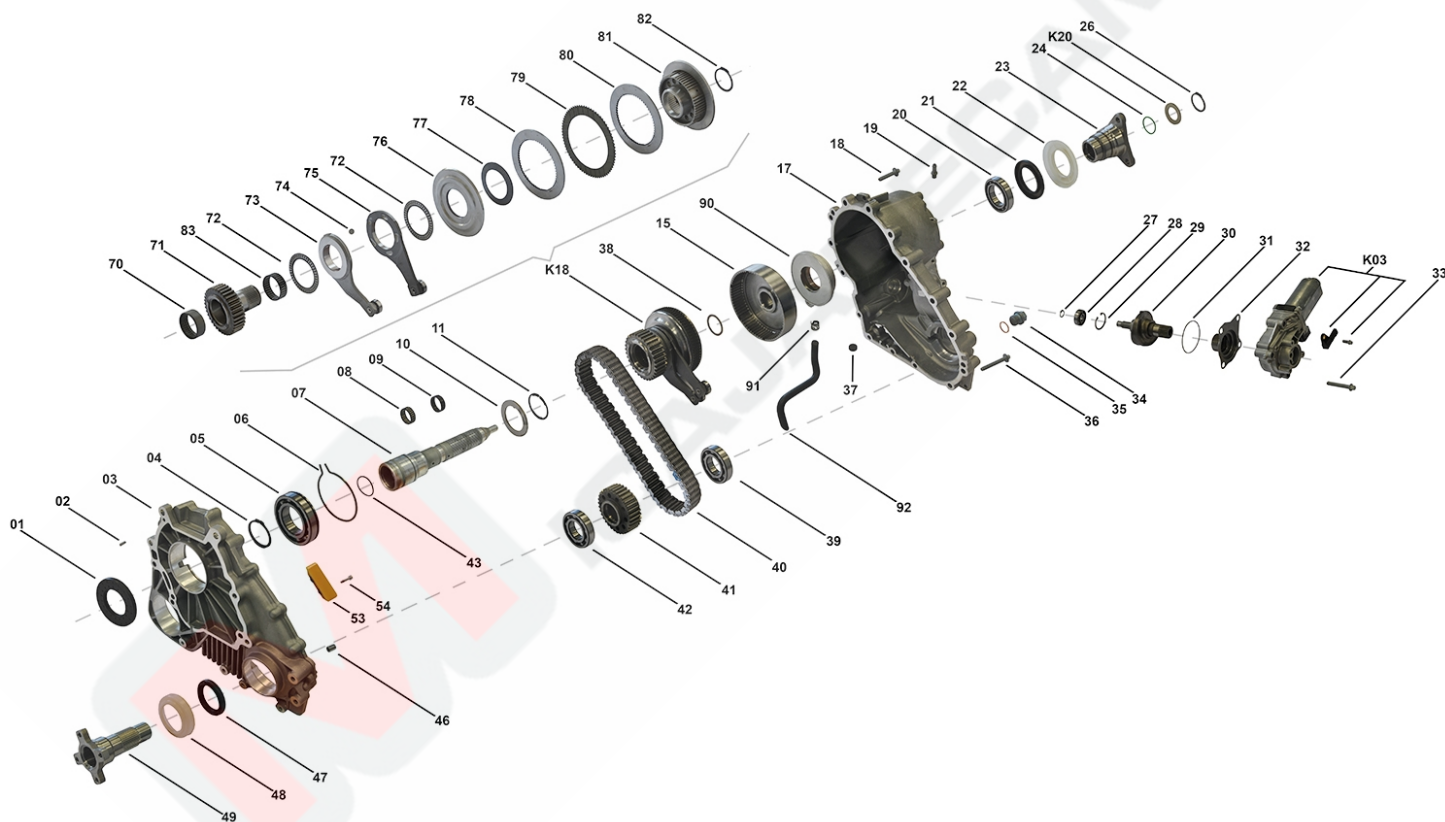

## List of parts

Pos	Part number	OEM no	Quantity	Product name	Info
'101	TC00037	27103455136; 27103455139		OE References	27100362791, 27103428186, 27103435185, 27103455133, 27103455134, 27107526278, 27107535865, 27107545710, 27107546816, 27107555293, 27107555294, 27107555296, 27107573213, 27107573214, 27107573222, 27103455136, 27103455139

### List of parts

Pos	Part number	OEM no	Quantity	Product name	Info
79	Only available in K00 & K18		6 pieces	Torque Transfer Shim	
80	Only available in K00 & K18		7 pieces	Steel Plate	
81	Only available in K18		1 piece	Hub	
82	Only available in K00 & K18		1 piece	Retaining Ring	
83	SP00133		1 piece	Needle Ring Axial	
90	Only available in K00 & K15		1 piece	Oil Pump	
91	Only available in K00 & K15		1 piece	Clamp	
92	Only available in K15		1 piece	Suction Pipe	
	OIL0005	00004330136; 00004330563; 83220397244; 83222409710	1 piece	Transmission Fluid	Shipment in 1 liter bottles. Fillgrade information please see Oil List.
	SP02000		1 piece	Sealant	Sealant SILICON BLACK (1pce = 300ml)