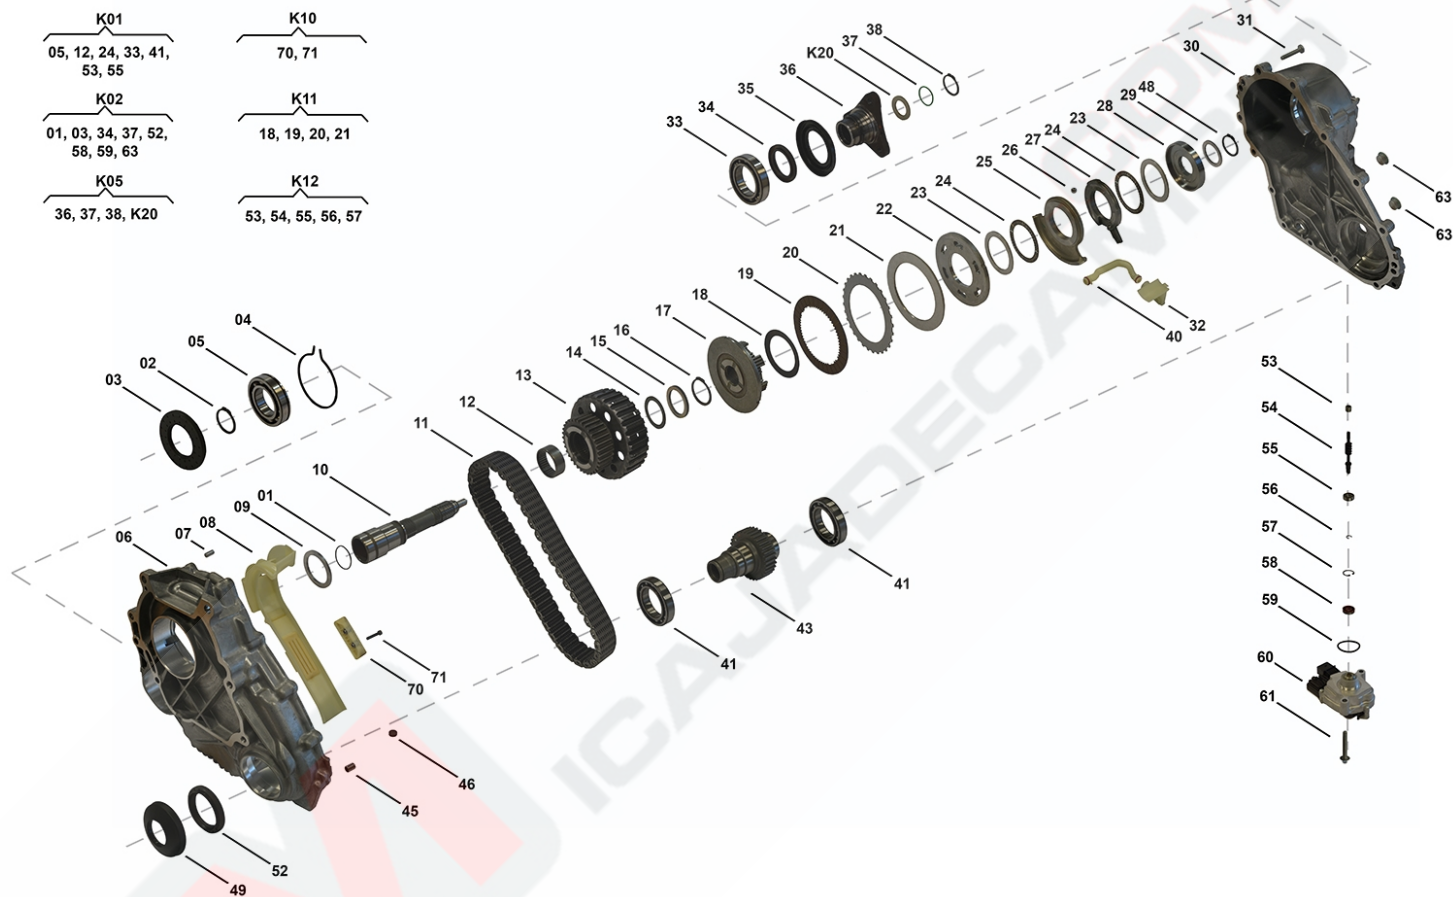

Transfer Case ATC450

TC00398, TC00399, TC00400

OEM No: 27107643751; 27107643752; 27107643753

Brands

Brand	Modelseries
BMW	X3; X5; X6

List of parts

Pos	Part number	OEM no	Quantity	Product name	Info
'K01	SP01497		1 piece	Bearing Kit	Contains position 05, 12, 24, 33, 41, 53, 55
'K02	SP01498		1 piece	Sealing Kit	Contains position 01, 03, 34, 37, 52, 58, 59, 63
'K05	SP01501	27107595650	1 piece	Flange Kit Rear	Contains position 36, 37, 38, K20
'K10	SP01299		1 piece	Sliding Block Kit	Contains position 70, 71 Information for PL72 T Porsche: Used in 95834102011, 95834102012 Information for PL72 T VW: Used in 0BU341010M, 0BU341011C, 0BU341011K, 0BU341011M
'K11	SP01097		1 piece	Clutch Kit	Contains position 18, 19, 20, 21
'K12	SP01093		1 piece	Shaft Actuator Kit	Contains position 53, 54, 55, 56, 57
'K20	SP00115	27107546670	1 piece	Shim Set	
01	SP00445	27107609202	1 piece	O-Ring	
02	SP00312		1 piece	Locking Ring	