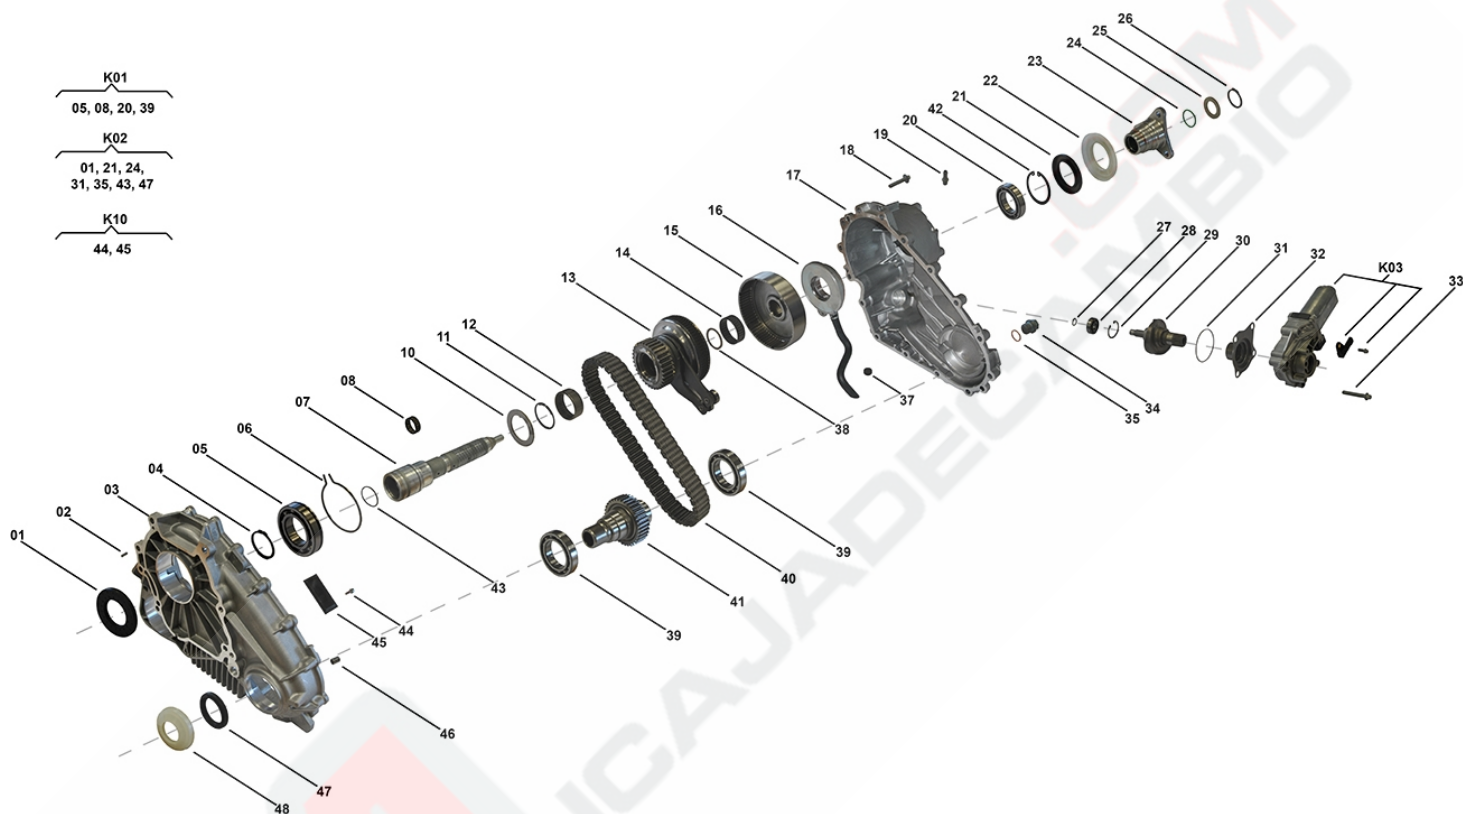

Transfer Case ATC500

TC00039

OEM No: 27107555295; 27107555297

Brands

Brand	Modelseries
BMW	X5

List of parts

Pos	Part number	OEM no	Quantity	Product name	Info
'K01	SP00743		1 piece	Bearing Kit	Contains position 05, 08, 20, 39
'K02	SP00745		1 piece	Sealing Kit	Contains position 01, 21, 24, 31, 35, 43, 47
'K03	SP00097	27107566296	1 piece	Actuator Kit	
'K10	SP00122		1 piece	Sliding Block Kit	Contains position 44, 45
01	SP00165	27107539262	1 piece	Radial Sealing	
02	SP00154		1 piece	Pin	
03	Not available		1 piece	Housing Front	
04	SP00160		1 piece	Retaining Ring	
05	SP00151		1 piece	Ball Bearing	
06	SP00140		1 piece	Retaining Ring	
07	SP00763		1 piece	Main Shaft ASM	Information for ATC400: Used in 27103455133, 27103455134
08	SP00200		1 piece	Needle Bearing	
10	SP00139		1 piece	Thrust Washer	
11	SP00138		1 piece	Retaining Ring	
12	SP00136		1 piece	Needle Sleeve	
13	SP00146		1 piece	Sprocket Assy	
14	SP00133		1 piece	Needle Ring	