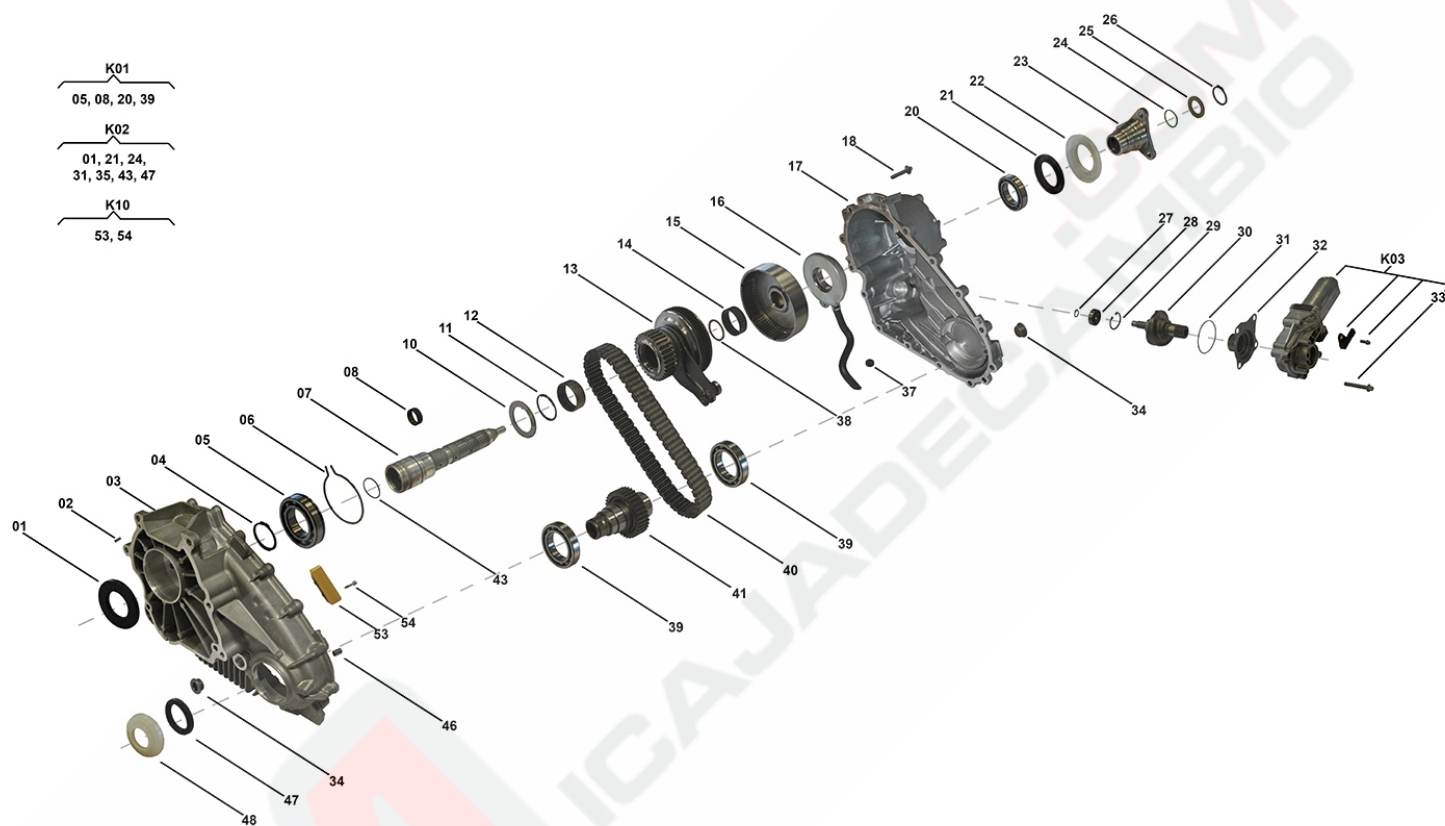

# Transfer Case ATC700

TC00200, TC00260, TC00261

OEM No: 27107599886; 27107599887; 27107599889; 27107599890; 27107599898; 27107599899

## List of parts

Pos	Part number	OEM no	Quantity	Product name	Info
'K01	SP00743		1 piece	Bearing Kit	Contains position 05, 08, 20, 39
'K02	SP00745		1 piece	Sealing Kit	Contains position 01, 21, 24, 31, 35, 43, 47
'K03	SP00228	27107568267	1 piece	Actuator Kit	
'K10	SP00194		1 piece	Sliding Block Kit	Contains position 53, 54
01	SP00165	27107539262	1 piece	Radial Sealing	
02	SP00154		1 piece	Pin	
03	Not available		1 piece	Housing Front	
04	SP00160		1 piece	Retaining Ring	
05	SP00151		1 piece	Ball Bearing	
06	SP00140		1 piece	Retaining Ring	
07	SP00763		1 piece	Main Shaft ASM	Information for ATC400: Used in 27103455133, 27103455134
08	SP00200		1 piece	Needle Bearing	
10	SP00139		1 piece	Thrust Washer	
11	SP00138		1 piece	Retaining Ring	
12	SP00136		1 piece	Needle Sleeve	
13	SP00193		1 piece	Sprocket Assy	
14	SP00133		1 piece	Needle Ring	