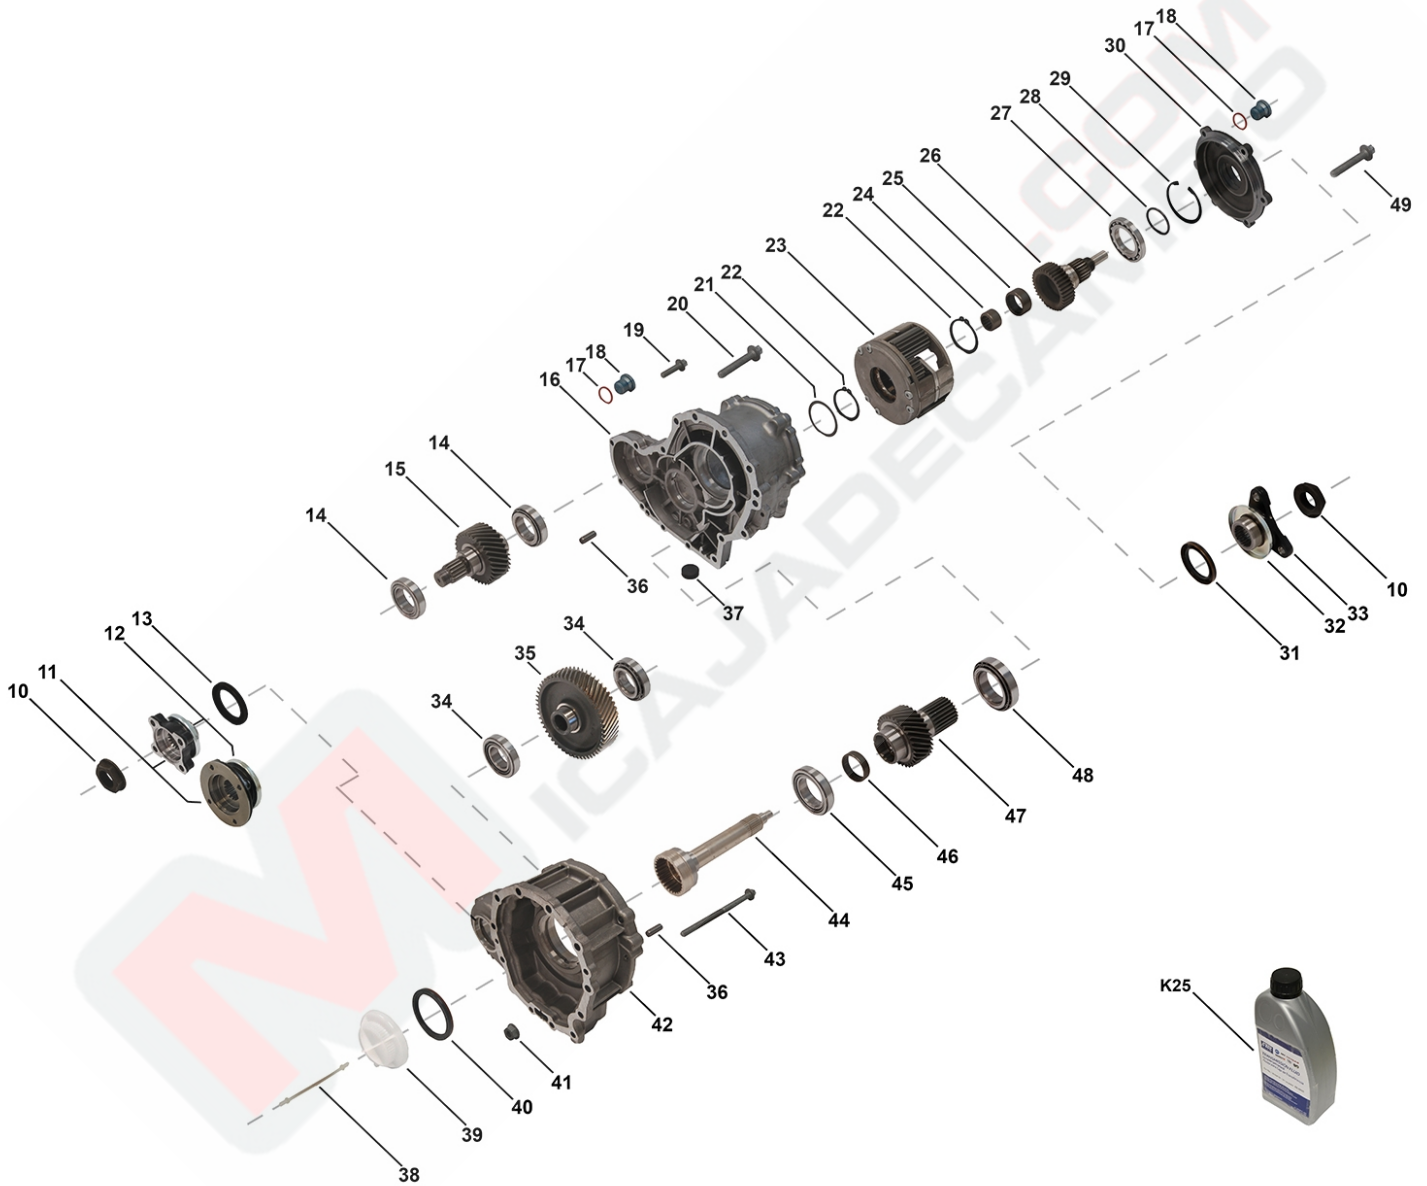

Transfer Case LX

TC00008

OEM No: 04591953AI

Brands

Brand	Modelseries
Dodge	Charger; Magnum

List of parts