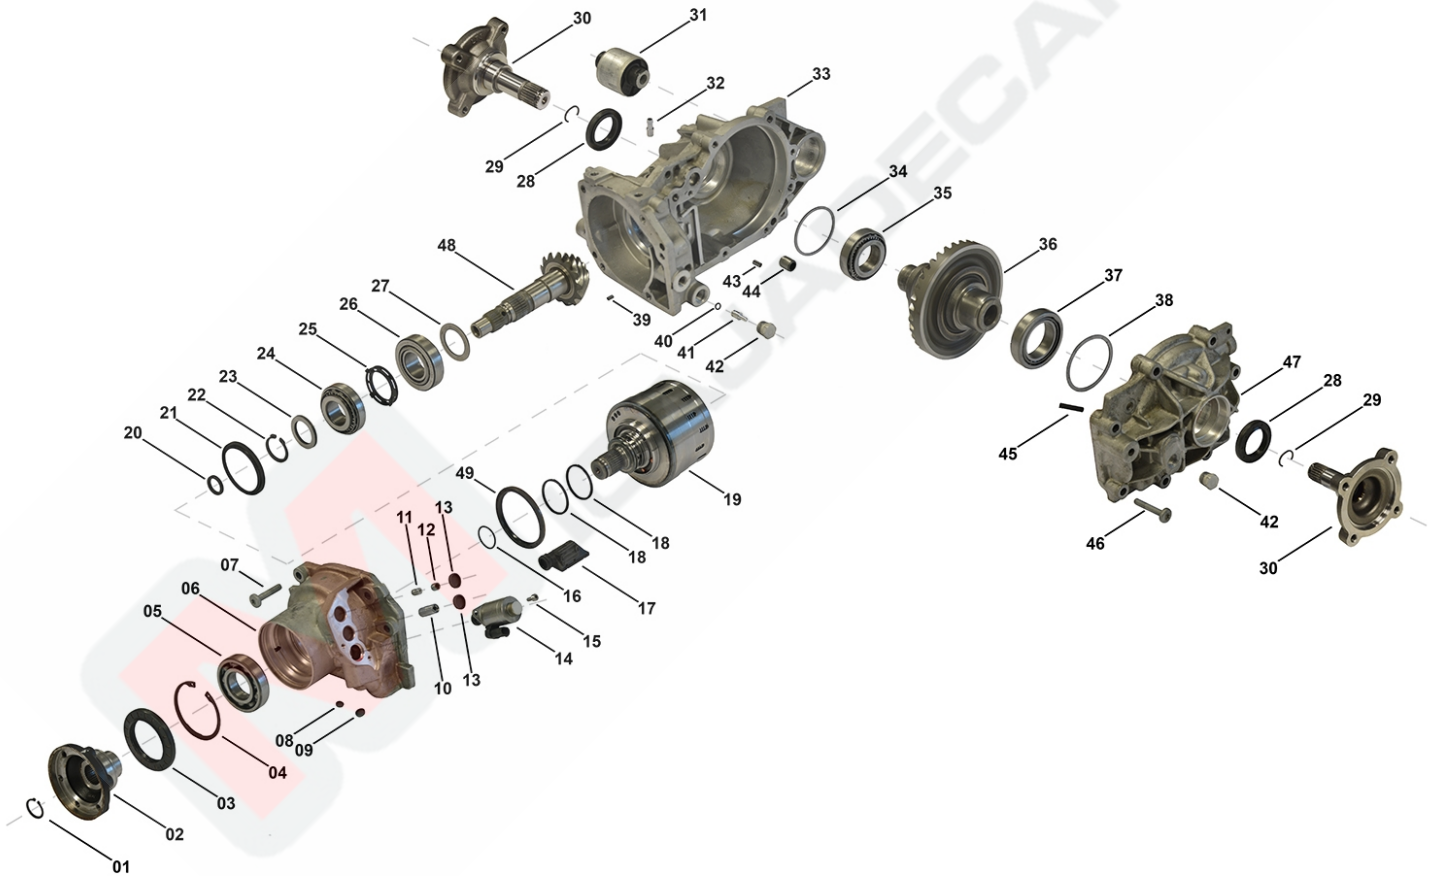

Rear Axle Drive RDM (312/319)

RD00095

OEM No: 55263470

Brands

Brand	Modelseries
Fiat	Panda

List of parts

Pos	Part number	OEM no	Quantity	Product name	Info
'I01	RD00095	55263470		OE References	55236586, 55263458, 55263470
'K01	SP02334		1 piece	Bearing Kit	Contains position 05, 24, 26, 35, 37
'K02	SP02063		1 piece	Sealing Kit	Contains position 03, 16, 18, 20, 28, 40, 42, 49
'K04	SP02371	71772837	1 piece	Flange Kit	Contains position 01, 02, 03, 16
'K05	SP02373	71773013	1 piece	Flange Kit (Shaft)	Contains position 28 (1pce.), 29 (1pce.), 30 (1pce.)
'K09	SP02374	71773811	1 piece	Valve Kit	Contains position 14, 15 (including Transportation Cap)
'K18	SP02375		1 piece	Sprocket ASM	Contains position 18, 19
'K19	SP02079	71752652	1 piece	Oil Plug Kit	Contains position 40, 41, 42 (1pce.)
01	SP01475		1 piece	Retaining Ring	
02	Only available in K04		1 piece	Flange	
03	SP02153	A2469970146	1 piece	Radial Seal Ring	
04	SP01156		1 piece	Retaining Ring	
05	Only available in K01		1 piece	Ball Bearing	