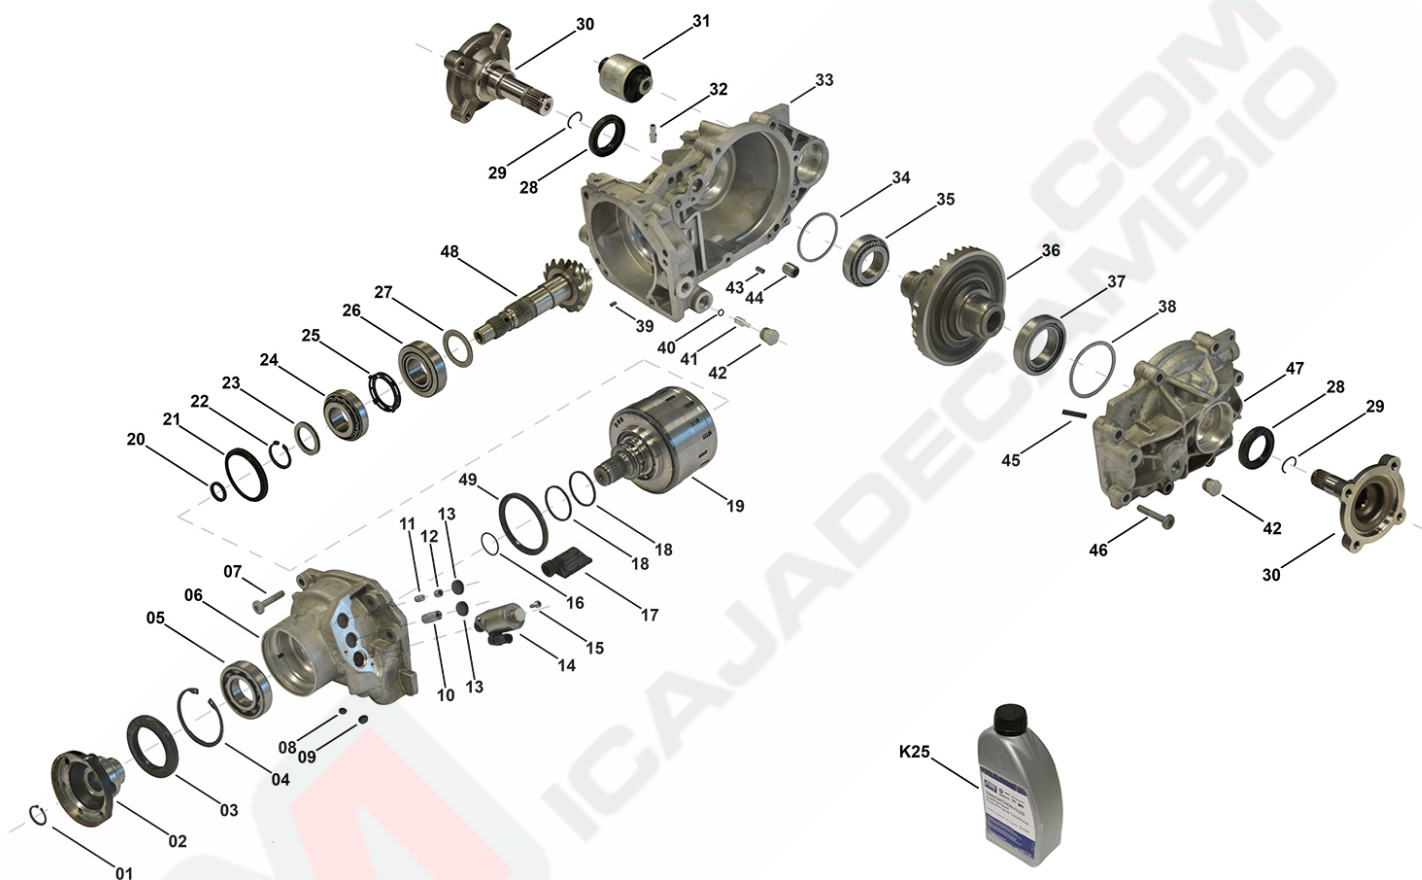

Rear Axle Drive RDM (312/319)

RD00095

OEM No: 55263470

Brands

Brand	Modelseries
Fiat	Panda

List of parts

Pos	Part number	OEM no	Quantity	Product name	Info
'I01	RD00095	55263470		OE References	55236586, 55263458, 55263470
'K01	SP02334		1 piece	Bearing Kit	Contains position 05, 24, 26, 35, 37
'K02	SP02063		1 piece	Sealing Kit	Contains position 03, 16, 18, 20, 28, 40, 42, 49
'K04	SP02371	71772837	1 piece	Flange Kit	Contains position 01, 02, 03, 16
'K05	SP02373	71773013	1 piece	Flange Kit (Shaft)	Contains position 28 (1pce.), 29 (1pce.), 30 (1pce.)
'K09	SP02374	71773811	1 piece	Valve Kit	Contains position 14, 15 (including Transportation Cap)
'K18	SP02375		1 piece	Sprocket ASM	Contains position 18, 19
'K19	SP02079	71752652	1 piece	Oil Plug Kit	Contains position 40, 41, 42 (1pce.)
01	SP01475		1 piece	Retaining Ring	
02	Only available in K04		1 piece	Flange	
03	SP02153	A2469970146	1 piece	Radial Seal Ring	
04	SP01156		1 piece	Retaining Ring	
05	Only available in K01		1 piece	Ball Bearing	