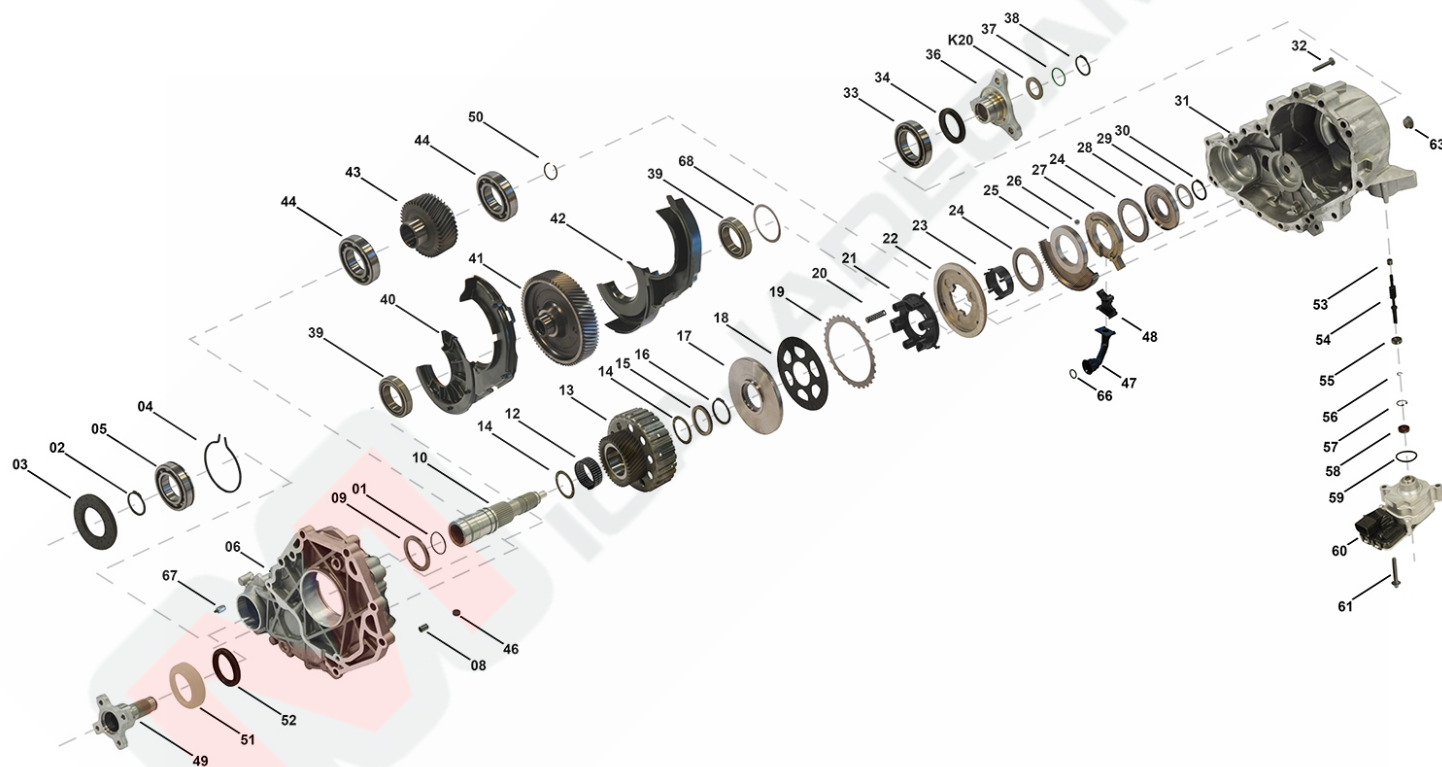

## List of parts

Pos	Part number	OEM no	Quantity	Product name	Info
'I01	TC00512	473004E000		OE References	473004E000
'I02	TC00517	473004E201		OE References	473004E200, 473004E201
'K01	SP01470		1 piece	Bearing Kit	Contains position 05, 12, 14, 24, 33, 39, 44, 53, 55
'K02	SP02476		1 piece	Sealing Kit	Contains position 01, 03, 34, 37, 52, 58, 59, 63, 66
'K03	SP02480	954474E000	1 piece	Actuator Motor Kit	Contains position 59, 60, 61  Information for Hyundai ATC: Used in 473004E000
'K03	SP02481	954474E201	1 piece	Actuator Motor Kit	Contains position 59, 60, 61  Information for Hyundai ATC: Used in 473004E201
'K04	SP02478	473864E000	1 piece	Flange Kit Front	Contains position 49, 50, 51, 52
'K05	SP02479	473894E000	1 piece	Flange Kit Rear	Contains position 34, 36, 37, 38, K20
'K11	SP01361		1 piece	Clutch Kit	Contains position 18, 19, 20
'K12	SP02477		1 piece	Shaft Actuator Kit	Contains position 53, 54, 55, 56, 57
'K20	SP00115	27107546670	1 piece	Shim Set	Contains 13 different Shims with Dimensions from 2.90mm up to 4.10mm
01	SP02465	473544E000	1 piece	Seal O-Ring	
02	SP00312		1 piece	Retaining Ring	