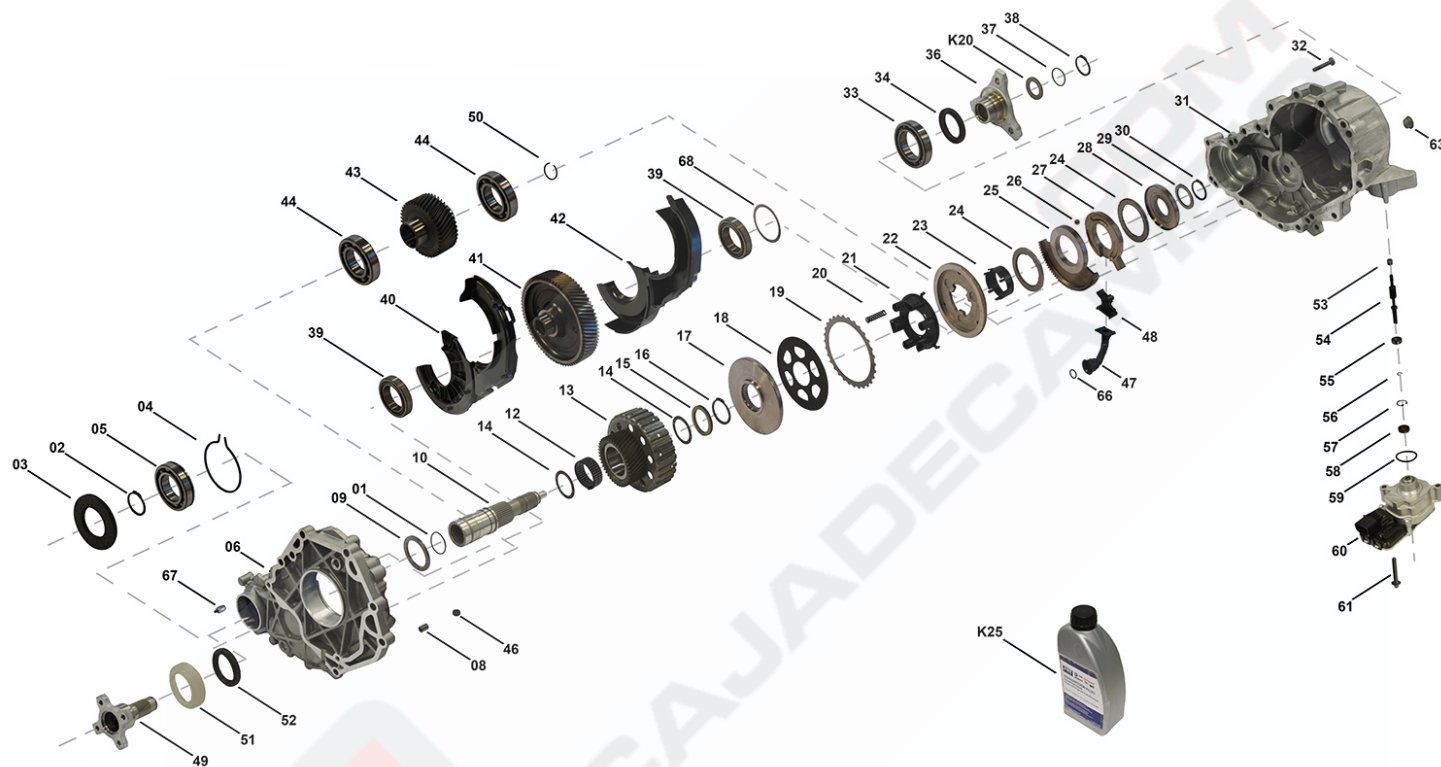

## List of parts

Pos	Part number	OEM no	Quantity	Product name	Info
'I01	TC00512	473004E000		OE References	473004E000
'I02	TC00517	473004E201		OE References	473004E200, 473004E201
'K01	SP01470		1 piece	Bearing Kit	Contains position 05, 12, 14, 24, 33, 39, 44, 53, 55
'K02	SP02476		1 piece	Sealing Kit	Contains position 01, 03, 34, 37, 52, 58, 59, 63, 66
'K03	SP02480	954474E000	1 piece	Actuator Motor Kit	Contains position 59, 60, 61  Information for Hyundai ATC: Used in 473004E000
'K03	SP02481	954474E201	1 piece	Actuator Motor Kit	Contains position 59, 60, 61  Information for Hyundai ATC: Used in 473004E201
'K04	SP02478	473864E000	1 piece	Flange Kit Front	Contains position 49, 50, 51, 52
'K05	SP02479	473894E000	1 piece	Flange Kit Rear	Contains position 34, 36, 37, 38, K20
'K11	SP01361		1 piece	Clutch Kit	Contains position 18, 19, 20
'K12	SP02477		1 piece	Shaft Actuator Kit	Contains position 53, 54, 55, 56, 57
'K20	SP00115	27107546670	1 piece	Shim Set	Contains 13 different Shims with Dimensions from 2.90mm up to 4.10mm