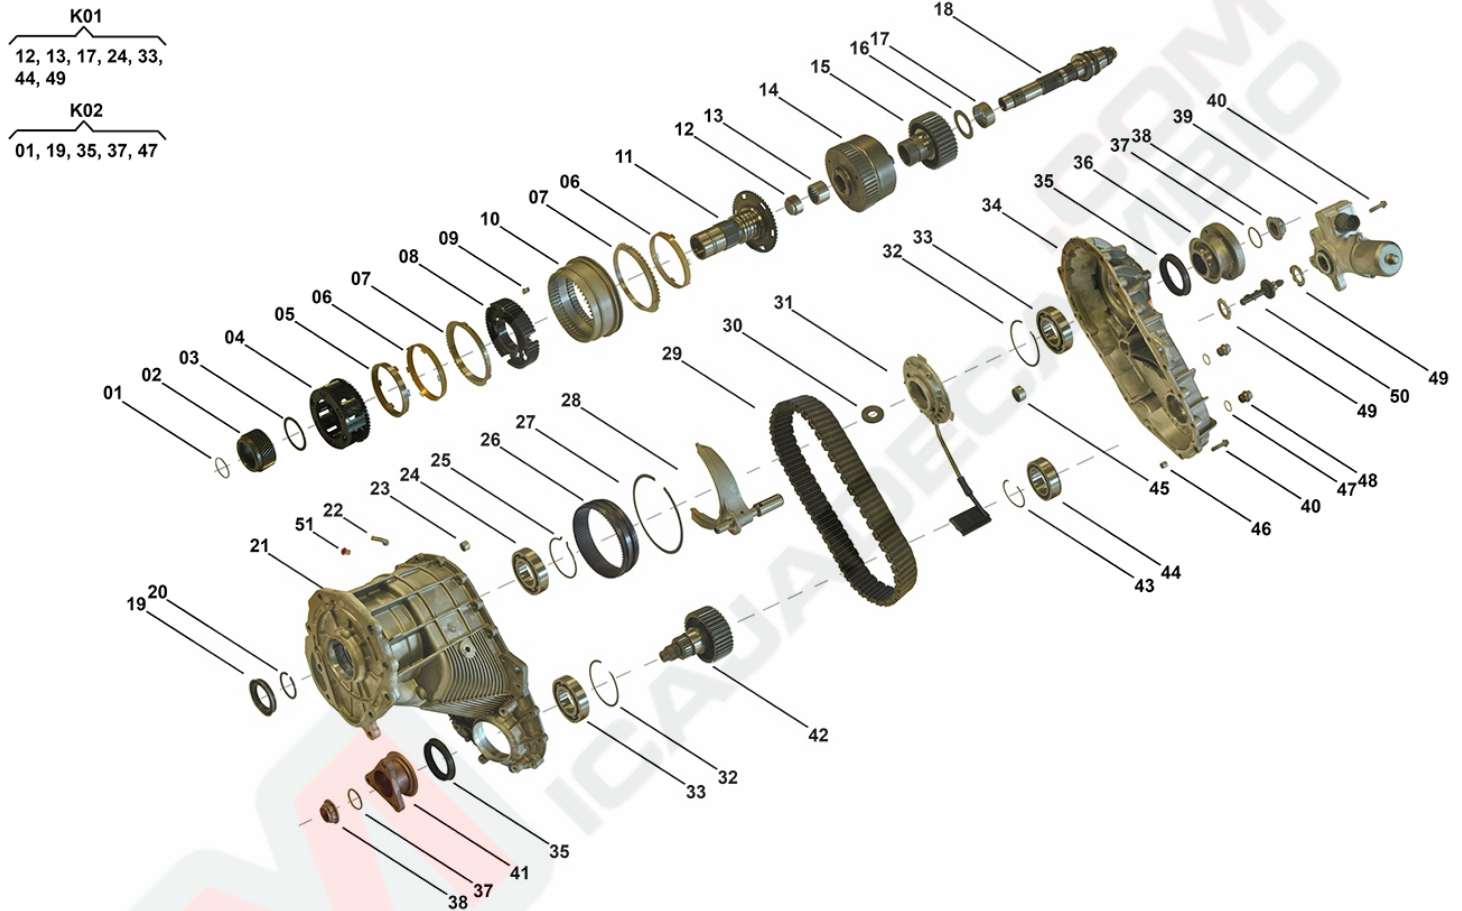

Transfer Case NV225

TC00012

OEM No: IAB000033E

Brands

Brand	Modelseries
Land Rover	Range Rover

List of parts

Pos	Part number	OEM no	Quantity	Product name	Info
'K01	SP00967		1 piece	Bearing Kit	Contains position 12, 13, 17, 24, 33, 44, 49
'K02	SP00968		1 piece	Sealing Kit	Contains position 01, 19, 35, 37, 47
01	SP00507		1 piece	O-Ring	
02	SP00514		1 piece	Sun Gear	
03	SP00515		1 piece	Thrust Washer	
04	SP00513		1 piece	Planetary ASM	
05	SP00510		1 piece	Ring Synchronizer	
06	SP00509		2 pieces	Cone Friction	
07	SP00511		2 pieces	Ring Synchronizer	
08	SP00545		1 piece	Hub Synchro	
09	SP00512		3 pieces	Interlock	
10	SP00508		1 piece	Sleeve	
11	SP00483		1 piece	Shaft ASM Input	
12	SP00505		1 piece	Bearing Pilot	
13	SP00506		1 piece	Needle Bearing	