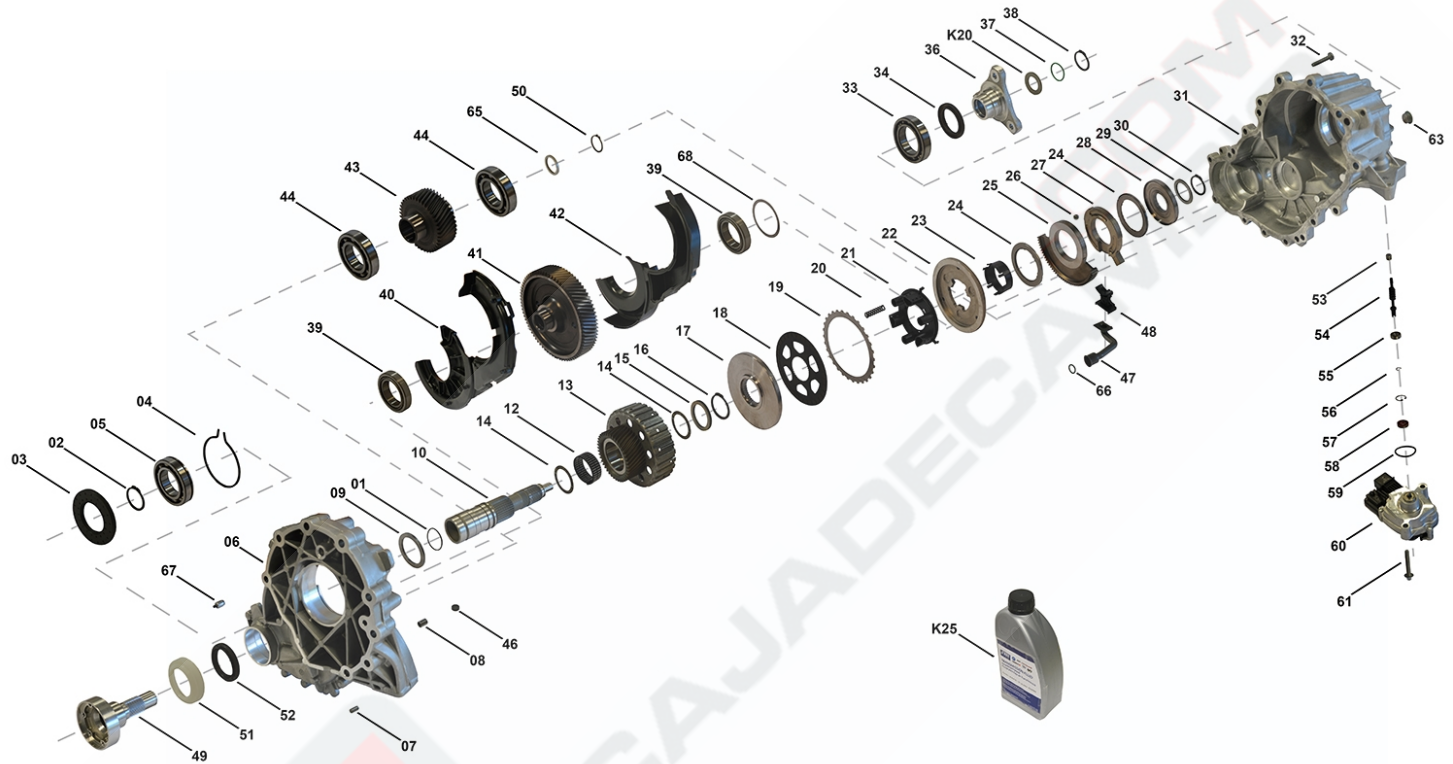

Transfer Case Maserati ATC

TC00513, TC00514, TC00528

OEM No: 670033011; 670038072; 670100396

Brands

Brand	Modelseries
Maserati	Ghibli; Levante; Quattroporte

List of parts

Pos	Part number	OEM no	Quantity	Product name	Info
'I01	TC00513	670033011		OE References	670007315, 670008138, 670033011
'I02	TC00514	670100396		OE References	670100396
'I03	TC00528	670038072		OE References	670033866, 670035039, 670038072
'K01	SP01470		1 piece	Bearing Kit	Contains position 05, 12, 14, 24, 33, 39, 44, 53, 55
'K02	SP02236		1 piece	Sealing Kit	Contains position 01, 03, 34, 37, 52, 58, 59, 63, 66
'K11	SP01361		1 piece	Clutch Kit	Contains position 18, 19, 20
'K12	SP01581		1 piece	Shaft Actuator Kit	Contains position 53, 54, 55, 56, 57
'K20	SP00115	27107546670	1 piece	Shim Set	Contains 13 different Shims with Dimensions from 2.90mm up to 4.10mm
'K25	OIL0005	00004330136; 00004330563; 83220397244; 83222409710; N052515B0; N052515B1	1 piece	Transmission Fluid	Shipment in 1 liter bottles. Fillgrade information please see Oil List.
01	SP00445	02C2D27326; 27107609202	1 piece	O-Ring	
02	SP00312		1 piece	Retaining Ring	