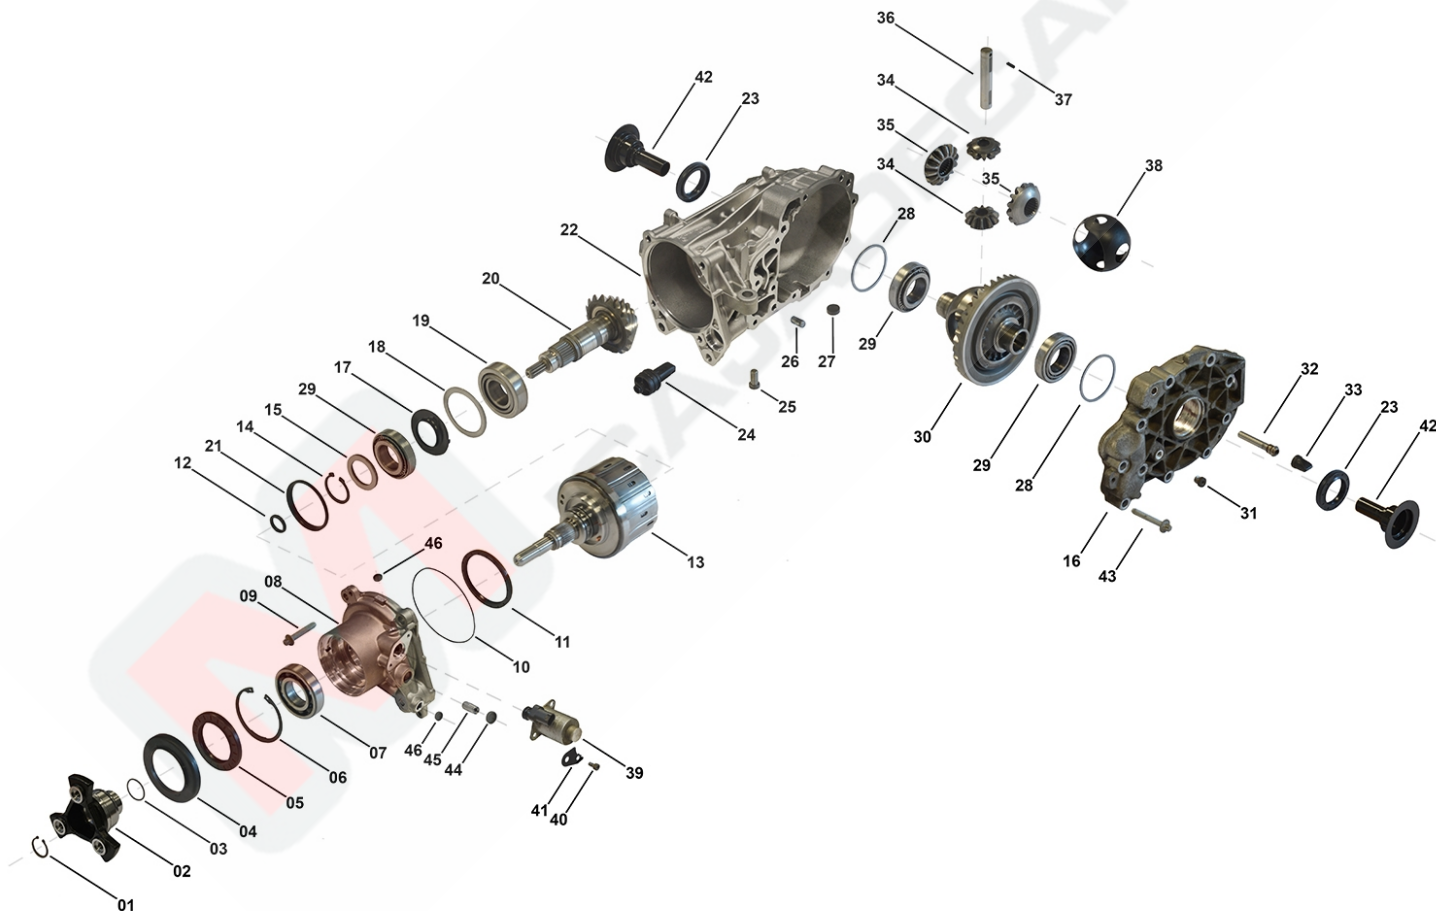

Rear Axle Drive MFA RDM

RD00097, RD00098

OEM No: A1763503100; A2463502402

Brands

Brand	Modelseries
Mercedes-Benz	A-Class; B-Class

List of parts

Pos	Part number	OEM no	Quantity	Product name	Info
'I01	RD00097	A2463502402		OE References	A2463506900, A2463501802, A2463502402
'I02	RD00098	A1763503100		OE References	A1763501900, A1763502800, A1763502900, A1763503100
'K01	SP02461		1 piece	Bearing Kit	Contains position 07, 19, 29
'K02	SP02462		1 piece	Sealing Kit	Contains position 03, 05, 10, 11, 12, 23, 25, 31
'K04	SP02463	A2463507100	1 piece	Flange Kit	Contains position 02, 04
01	SP01475		1 piece	Retaining Ring	
02	Only available in K04		1 piece	Flange	
03	Only available in K02		1 piece	Seal O-Ring	
04	SP01474	A2463531300	1 piece	Slinger	
05	SP02153	A2469970146	1 piece	Radial Seal Ring