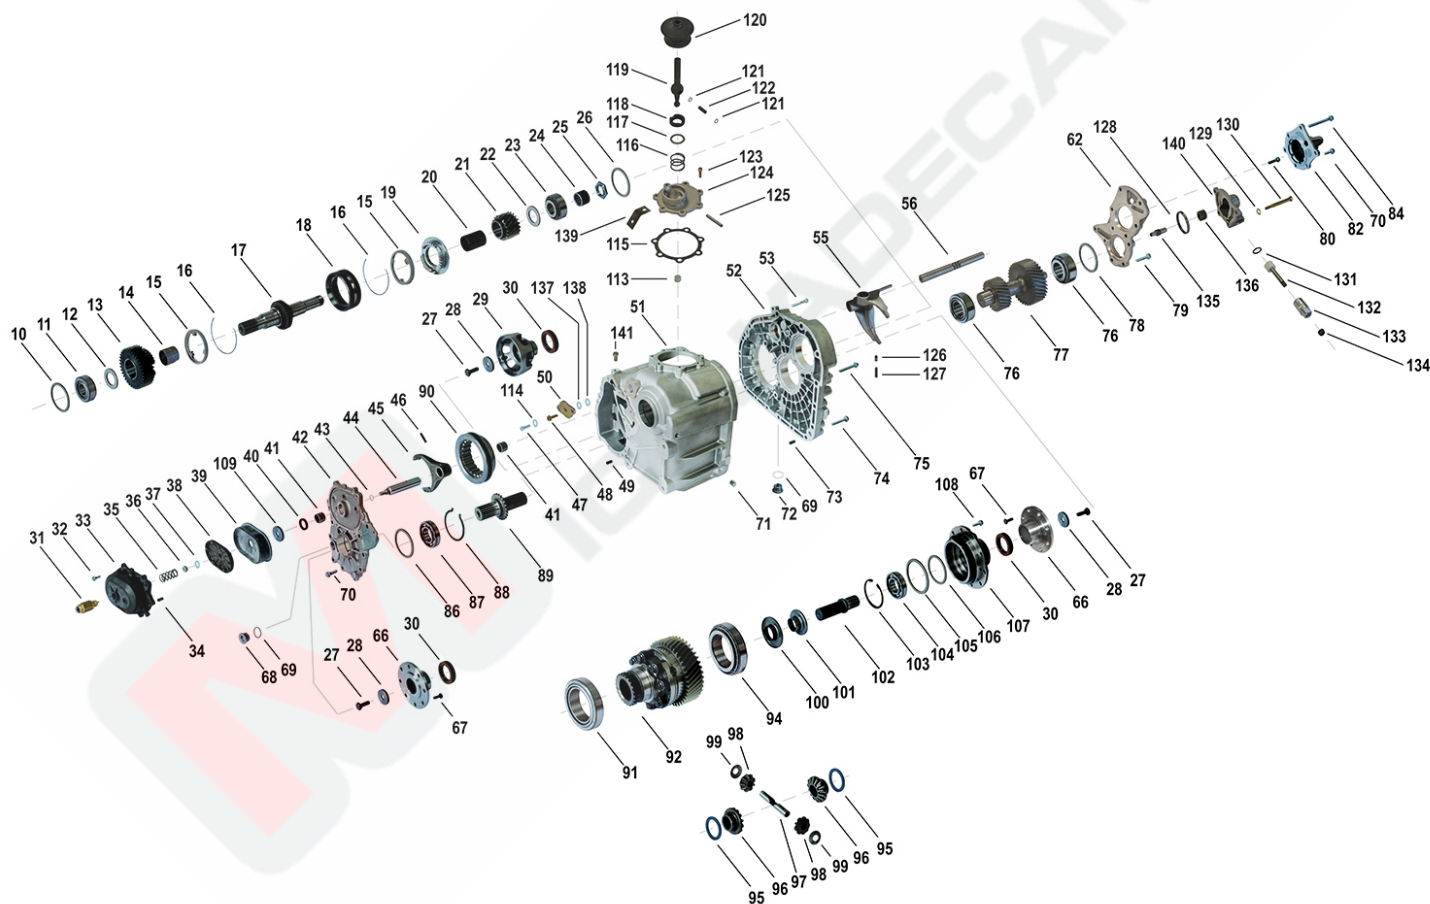

## List of parts

| Pos  | Part number | OEM no      | Quantity | Product name     | Info  |
|------|-------------|-------------|----------|------------------|---|
| 'I01 | TC00022     | A4632801500 |          | OE References    | A4632801500,<br>750.653   |
| 'I02 | TC00276     | A4632801000 |          | OE References    | A4632801000,<br>750.651   |
| 'I03 | TC00277     | A4632801100 |          | OE References    | A4632801100,<br>750.650   |
| 'I04 | TC00278     | A4632801400 |          | OE References    | A4632801400,<br>750.652   |
| 'K01 | SP00263     |             | 1 piece  | Bearing Kit      | Contains position 11, 14, 20, 23, 76, 87, 91, 94, 104   |
| 'K02 | SP00175     |             | 1 piece  | Sealing Kit      | Contains position 30, 40, 43, 69, 118, 121<br><br>Information for VG150:<br>Used in A4632801500                                     |
| 'K02 | SP00707     |             | 1 piece  | Sealing Kit      | Contains position 30, 40, 43, 69, 118, 121, 131, 134<br><br>Information for VG150:<br>Used in A4632801000, A4632801100, A4632801400 |
| 'K07 | SP01300     | A4632800556 | 1 piece  | Shifting Rod ASM | Contains position 44, 45, 46  |