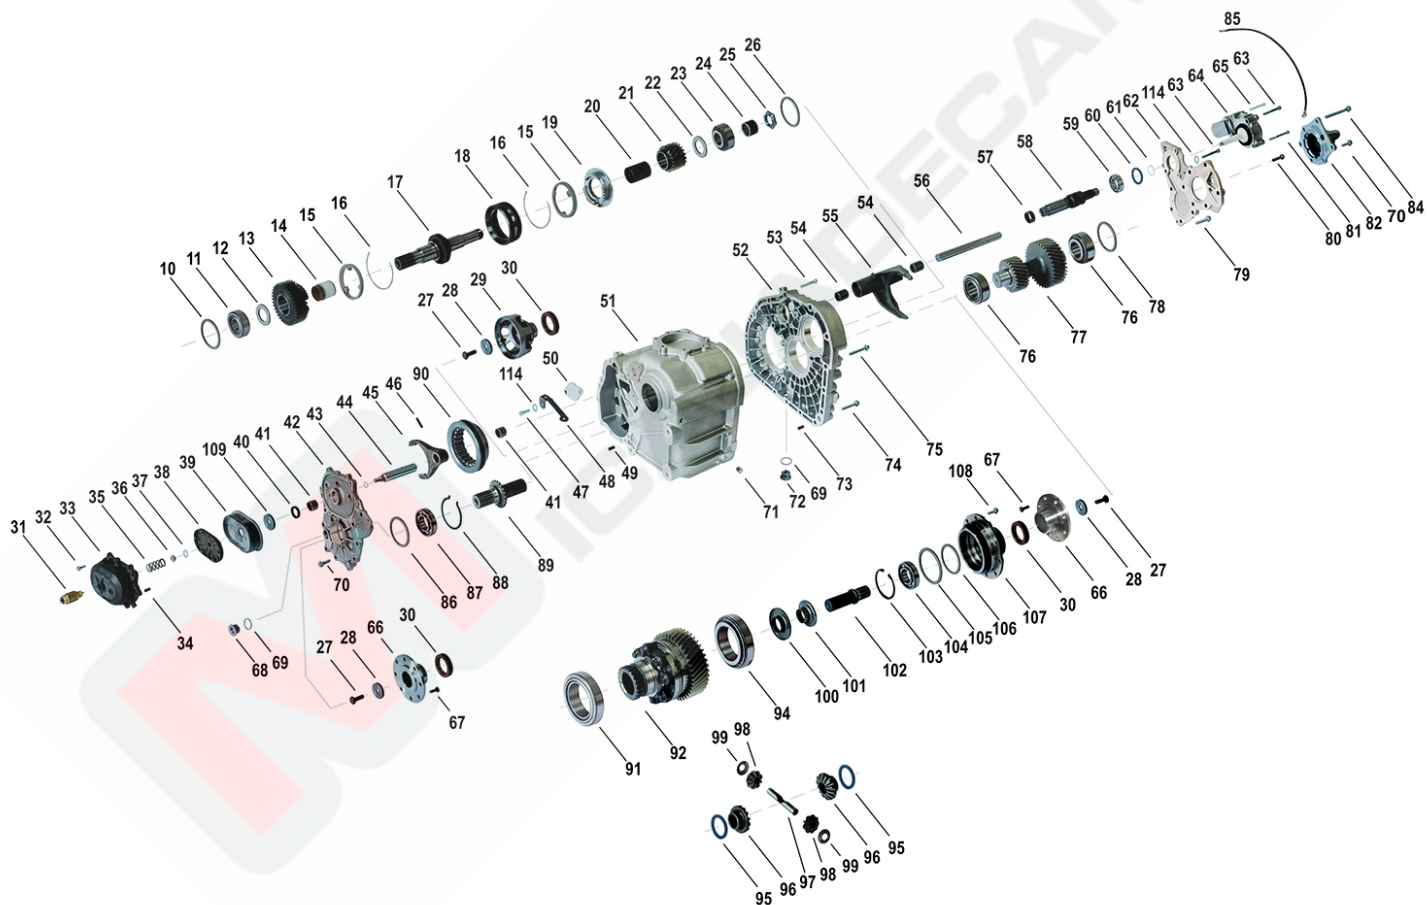

Transfer Case VG150 E

TC00023

OEM No: A4632801700

Brands

Brand	Modelseries
Mercedes-Benz	G-Class

List of parts

Pos	Part number	OEM no	Quantity	Product name	Info
'I01	TC00023	A4632801700		OE References	A4632801700, 750.654
'K01	SP01215		1 piece	Bearing Kit	Contains position 11, 14, 20, 23, 54, 57, 59, 76, 87, 91, 94, 104
'K02	SP01214		1 piece	Sealing Kit	Contains position 30, 40, 43, 69
'K06	SP01586	A4632800131	1 piece	Shift Fork ASM	Contains position 54, 55
'K07	SP01300	A4632800556	1 piece	Shifting Rod ASM	Contains position 44, 45, 46
010	SP01131		1 piece	Thrust Washer	
011	SP01005	A0049813605	1 piece	Taper Roller Bearing	
012	SP01148	A4632820062	1 piece	Thrust Washer	
013	SP00999	A4632820311	1 piece	Sprocket Front	Information for VG150: Used in A4632801000, A4632801500
014	SP01147	A4632840536	1 piece	Roller Bearing	
015	SP01002	A4172620537	2 pieces	Synchronizer Cone	
016	SP01145	A4412620093	2 pieces	Circular Spring	
017	SP00001	A4632800821	1 piece	Main Shaft	