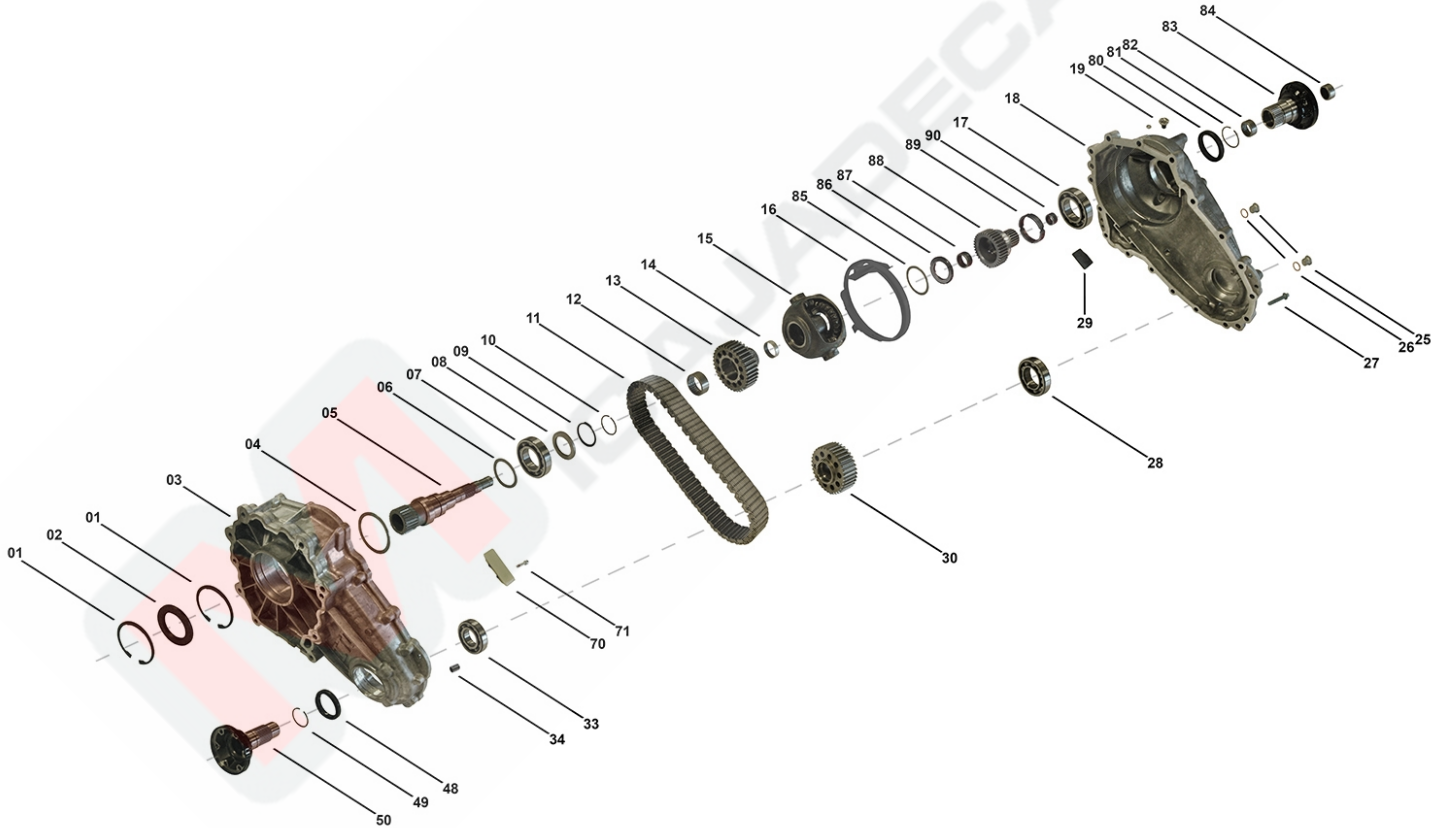

List of parts

Pos	Part number	OEM no	Quantity	Product name	Info
'I01	TC00268	A2512801300		OE References	A2512800800, A2512801300
'I02	TC00274	A2512802700; A2512803100		OE References	A2512800700, A2512800900, A2512801200, A2512801500, A2512801800, A2512802100, A2512802700, A2512803100
'I03	TC00282	A2512801400		OE References	A2512801100, A2512801400
'I04	TC00283	A2512801700		OE References	A2512801700
'I05	TC00527	A2512803200		OE References	A2512802200, A2512803200
'I06	TC00537	A2512802800		OE References	A2512802000, A2512802800

Transfer Case DCS

TC00268, TC00274, TC00282, TC00283, TC00527, TC00537

OEM No: A2512801300; A2512801400; A2512801700; A2512802700; A2512802800; A2512803100;
A2512803200

List of parts

Pos	Part number	OEM no	Quantity	Product name	Info
80	SP00169	A0159975945	1 piece	Radial Seal Ring	
81	SP00261	A0019941540	1 piece	Circlip	
82	SP01054		1 piece	Bearing Needle	Information for DCS: Used in A2512801300, A2512801700, A2512802700, A2512802800, A2512803100
83	Only available in K05		1 piece	Flange Rear	
84	SP01053		1 piece	Bearing Pilot	Information for DCS: Used in A2512801300, A2512801700, A2512802700, A2512802800, A2512803100
85	SP00898	05143675AB	1 piece	Thrust Washer	Information for DCS: Used in A2512801400, A2512803200
86	Only available in K01		1 piece	Needle Roller Thrust Bearing	Information for DCS: Used in A2512801400, A2512803200
87	SP00904	A2209811610	1 piece	Needle Bearing	Information for DCS: Used in A2512801400, A2512803200
88	SP00594		1 piece	Sun Gear Rear	Information for DCS: Used in A2512801400, A2512803200
89	SP00595		1 piece	Spacer Ring	Information for DCS: Used in A2512801400, A2512803200
90	SP00903	A2209811710	1 piece	Needle Bearing	Information for DCS: Used in A2512801400, A2512803200
	SP02000		1 piece	Sealant	Sealant SILICON BLACK (1pce = 300ml)