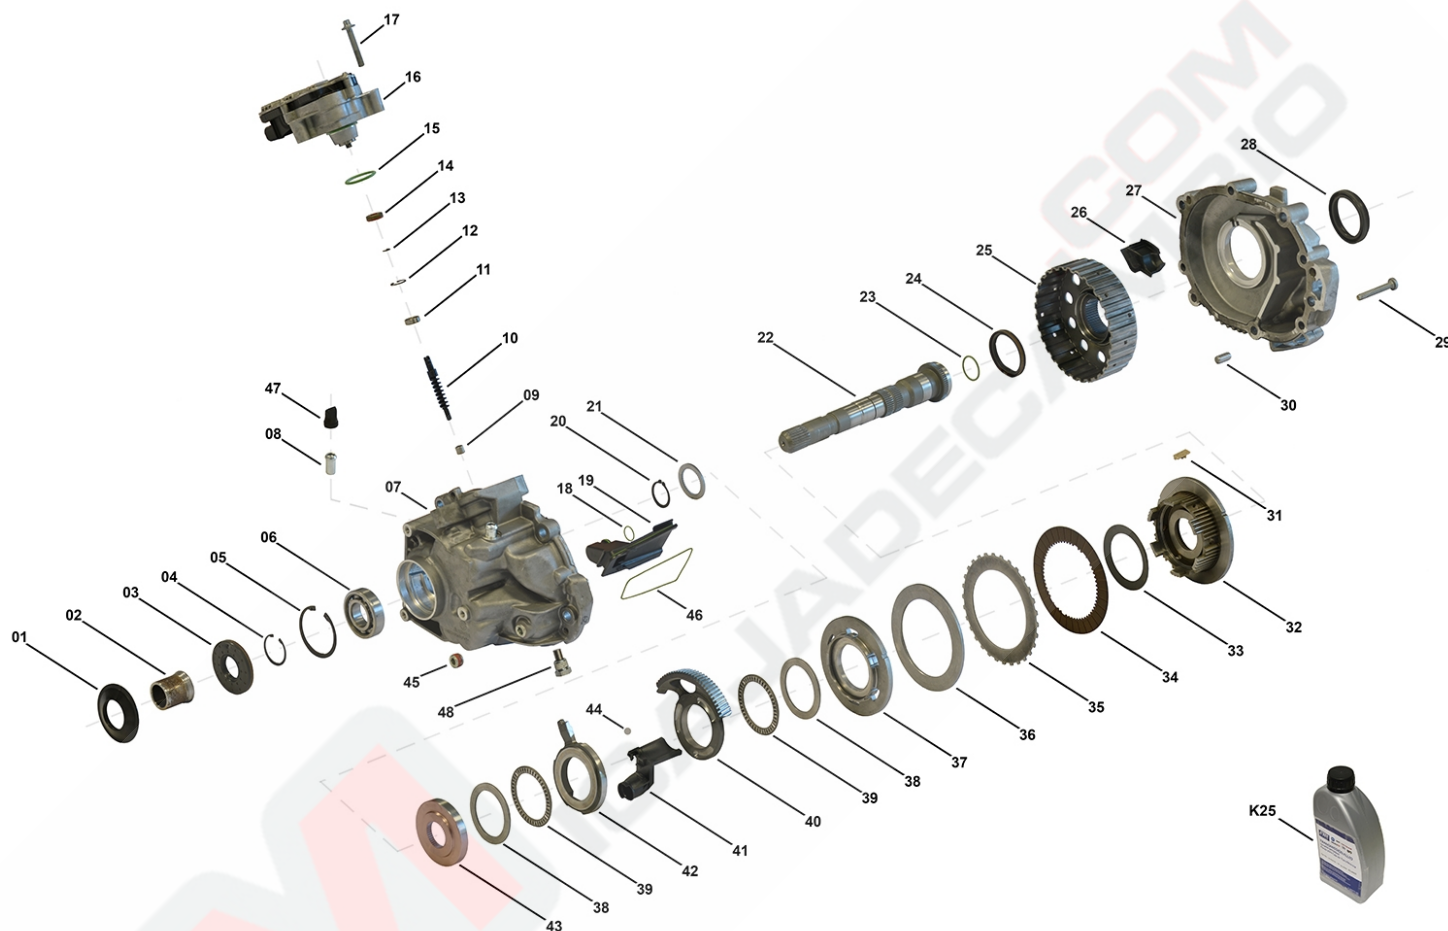

Transfer Case 95B

TC00494

OEM No: 95B341010H

Brands

Brand	Modelseries
Porsche	Macan

List of parts

Pos	Part number	OEM no	Quantity	Product name	Info
'I01	TC00494	95B341010H		OE References	95B341010 95B341010X 95B341010A 95B341010AX 95B341010H
'K01	SP04795		1 piece	Bearing Kit	Contains position 06, 09, 11, 39
'K02	SP04796		1 piece	Sealing Kit	Contains position 03, 14, 15, 18, 23, 24, 28, 46
'K11	SP04797		1 piece	Clutch Kit	Contains position 33, 34, 35, 36
'K12	SP04798		1 piece	Shaft Actuator Kit	Contains position 09, 10, 11, 12, 13
'K25	OIL0005	00004330136; 00004330563; 83220397244; 83222409710; N052515B0; N052515B1	1 piece	Transmission Fluid	Shipment in 1 liter bottles. Fillgrade information please see Oil List.
'K32	SP04799		1 piece	Plastic Parts Kit	Contains position 18, 19, 26, 31, 41, 46

Transfer Case 95B

TC00494

OEM No: 95B341010H

List of parts

Pos	Part number	OEM no	Quantity	Product name	Info
44	SP01085		3 pieces	Ball	
45	SP01992	0AD301115A; 0BU301125; 6000626087; 673002083; 95530111501; A0029909617	1 pieces	Plug	
46	Only available in K02 & K32		1 piece	O-Ring	
47	SP00556	017525093; 95834139300	1 piece	Vent Cap	
48	SP04424	95B301115	1 piece	Plug and Magnet ASM	
	SP02000		1 piece	Sealant	Sealant SILICON BLACK (1pce = 300ml)