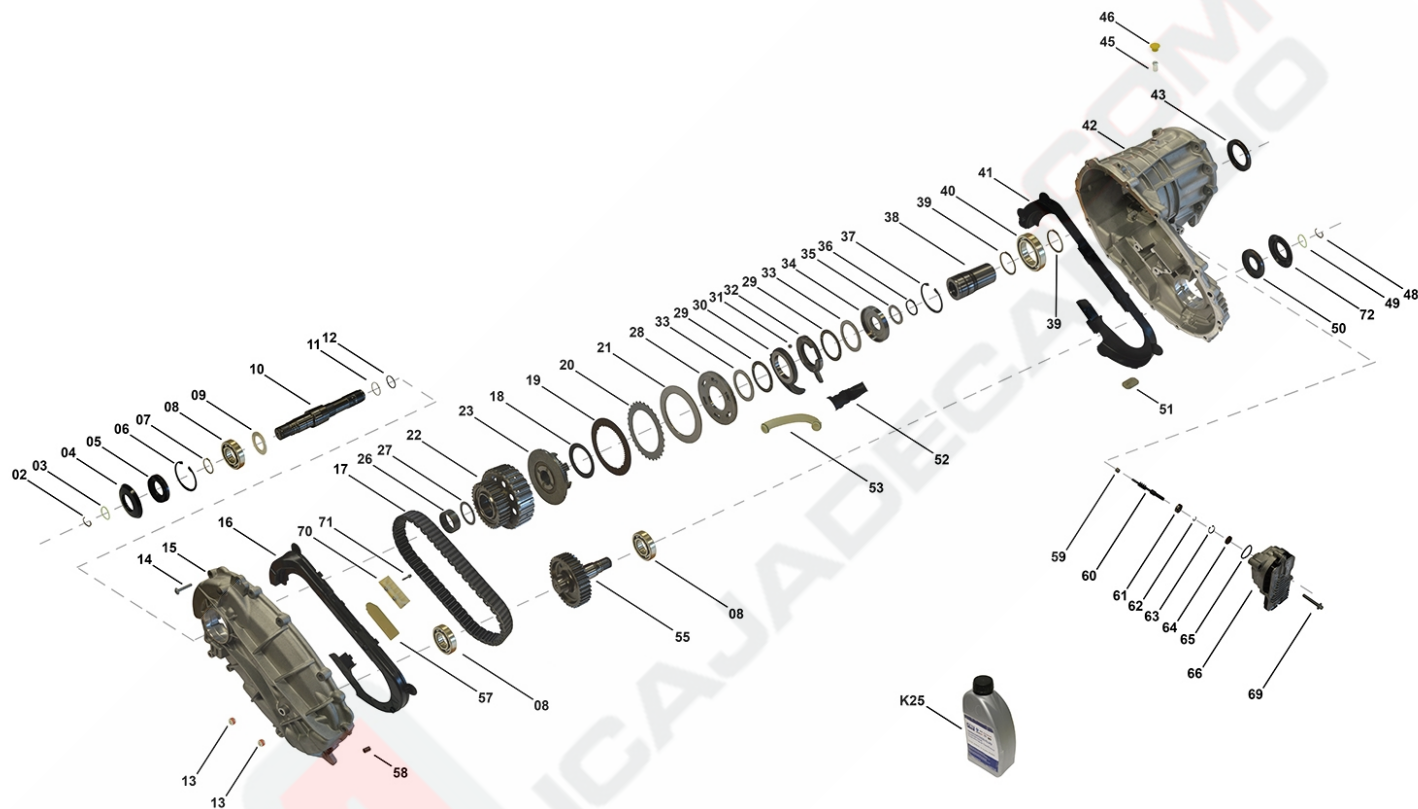

## List of parts

Pos	Part number	OEM no	Quantity	Product name	Info
'ATT	TC00299 & TC00467	95834101009 & 95834101034		Technical Change Information	Attention - Dimension Change: Starting with OE code 95834101008 and 95834101033 the dimension has been changed from 1" to 1,25" for following parts: Housing, Chain, Sprocket ASM, Sprocket Output, Deflector Front, Deflector Rear. For OE codes 95834101001 - 95834101007 and 95834101030 - 95834101032 only parts with dimension 1" can be used.
'I01	TC00299	95834101009		OE References	Sprocket/Chain Dimension 1": 95834101001 (0C2341010Q, 0C2341010M), 95834101002 (0C2341011_, 0C2341011C), 95834101003 (0C2341011F), 95834101004 (0C2341011K), 95834101005 (0C2341011Q), 95834101006 (0C2341012F), 95834101007 (0C2341012K) Sprocket/Chain Dimension 1,25": 95834101008, 95834101009