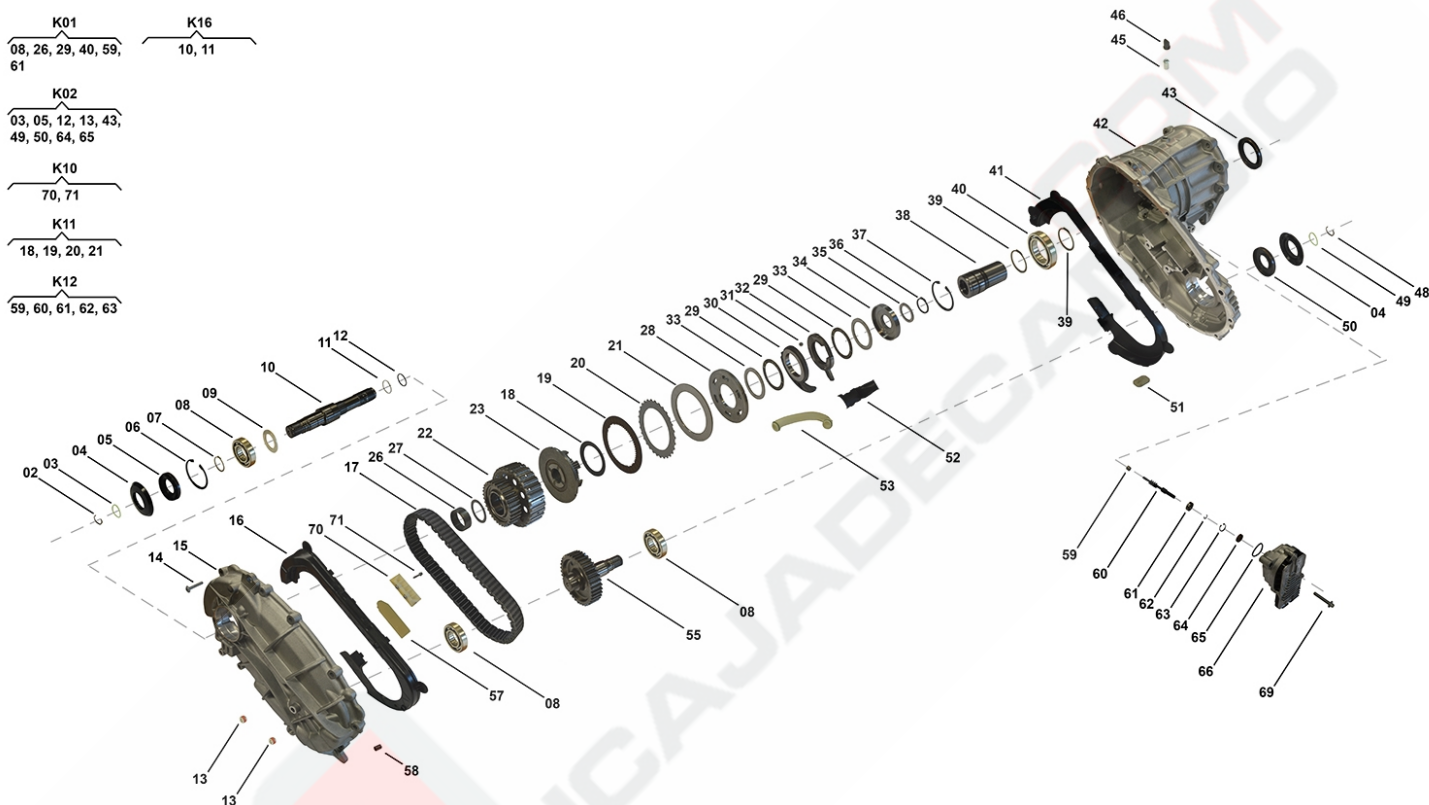

# Transfer Case PL72 ATC

TC00299, TC00300, TC00301, TC00467

OEM No: 95834101008; 95834101018; 95834101027; 95834101033

## List of parts

Pos	Part number	OEM no	Quantity	Product name	Info
'ATT	TC00299 & TC00467	95834101008 & 95834101033		Technical Change Information	Attention - Dimension Change: Starting with OE code 95834101008 and 95834101033 the dimension has been changed from 1" to 1,25" for following parts: Housing, Chain, Sprocket ASM, Sprocket Output, Deflector Front, Deflector Rear. For OE codes 95834101001 - 95834101007 and 95834101030 - 95834101032 only parts with dimension 1" can be used.
'I01	TC00299	95834101008		OE References	Sprocket/Chain Dimension 1": 95834101001 (0C2341010Q, 0C2341010M), 95834101002 (0C2341011_, 0C2341011C), 95834101003 (0C2341011F), 95834101004 (0C2341011K), 95834101005 (0C2341011Q), 95834101006 (0C2341012F), 95834101007 (0C2341012K) Sprocket/Chain Dimension 1,25": 95834101008