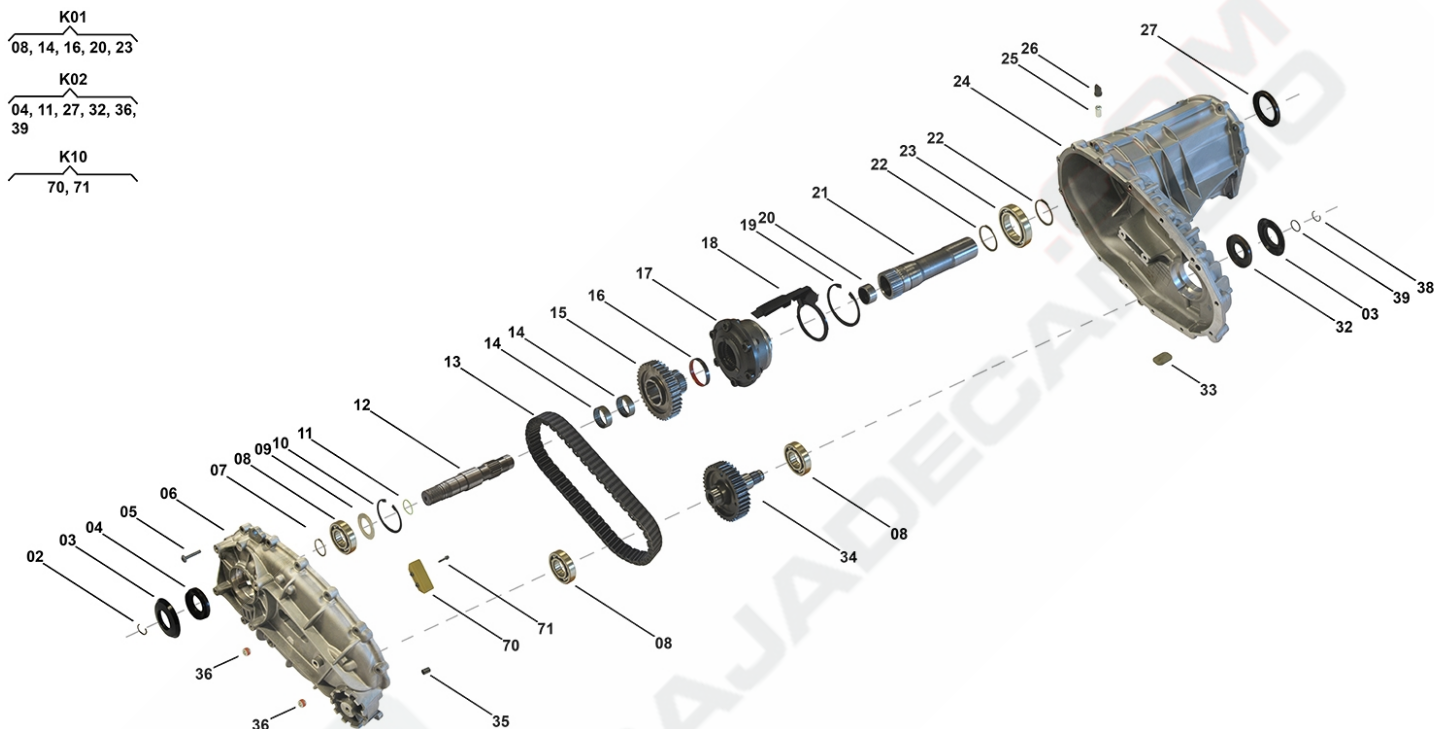

Transfer Case PL72 T

TC00311, TC00323

OEM No: 95834102003; 95834102012

Brands

Brand	Modelseries
Porsche	Cayenne

List of parts

Pos	Part number	OEM no	Quantity	Product name	Info
'ATT	TC00311 & TC00323	95834102003; 95834102012		Technical Change Information	Attention - Dimension Change: For OE code 0BU341011D and starting with OE code 95834102012 the dimension has been changed from 1" to 1,25" for following parts: Housing, Chain, Sprocket ASM, Sprocket Output, Deflector Front, Deflector Rear. For OE code 95834102011 only parts with Dimension 1" can be used.
'I01	TC00311	95834102003		OE References	Sprocket/Chain Dimension 1": 95834102001 (0BU341010B, 0BU341010R), 95834102002 (0BU341011G), 95834102003 (0BU341011Q) Sprocket/Chain Dimension 1,25": 0BU341011D
'I02	TC00323	95834102012		OE References	Sprocket/Chain Dimension 1": 95834102011 (0BU341010M, 0BU341011C) Sprocket/Chain Dimension 1,25": 95834102012 (0BU341011K, 0BU341011M)
'K01	SP00227		1 piece	Bearing Kit	Contains position 08, 14, 16, 20, 23
'K02	SP00429		1 piece	Sealing Kit	Contains position 04, 11, 27, 32, 36, 39
					Information for PL72 T VW: Used in 0BU341011F, 0BU341011M, 0BU341011Q, 0BU341011R, 0BU341011S