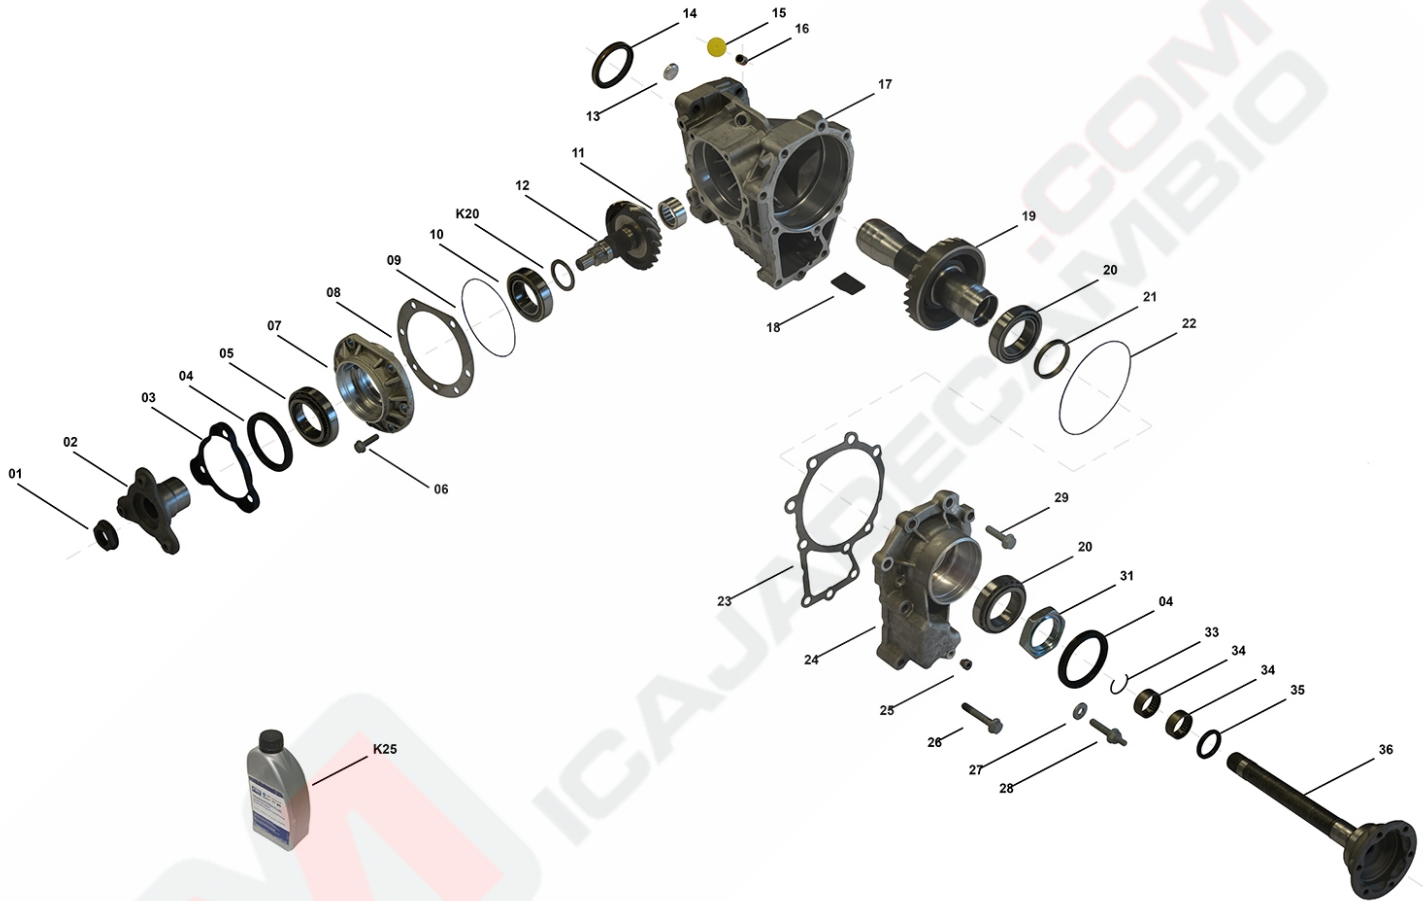

Front Axle Drive VAA350+

FD00046, FD00052, FD00054

OEM No: 0AV409053AE; 0AV409053AG; 0AV409053K

Brands

Brand	Modelseries
Skoda	Octavia; Superb; Yeti

List of parts

Pos	Part number	OEM no	Quantity	Product name	Info
'I01	FD00046	0AV409053K		OE References	0AV409053A, 0AV409053K
'I02	FD00052	0AV409053AE		OE References	02M409053AQ, 0AV409053H, 0AV409053P, 0AV409053S, 0AV409053AE
'I03	FD00054	0AV409053AG		OE References	0AV409053R, 0AV409053AA, 0AV409053AG