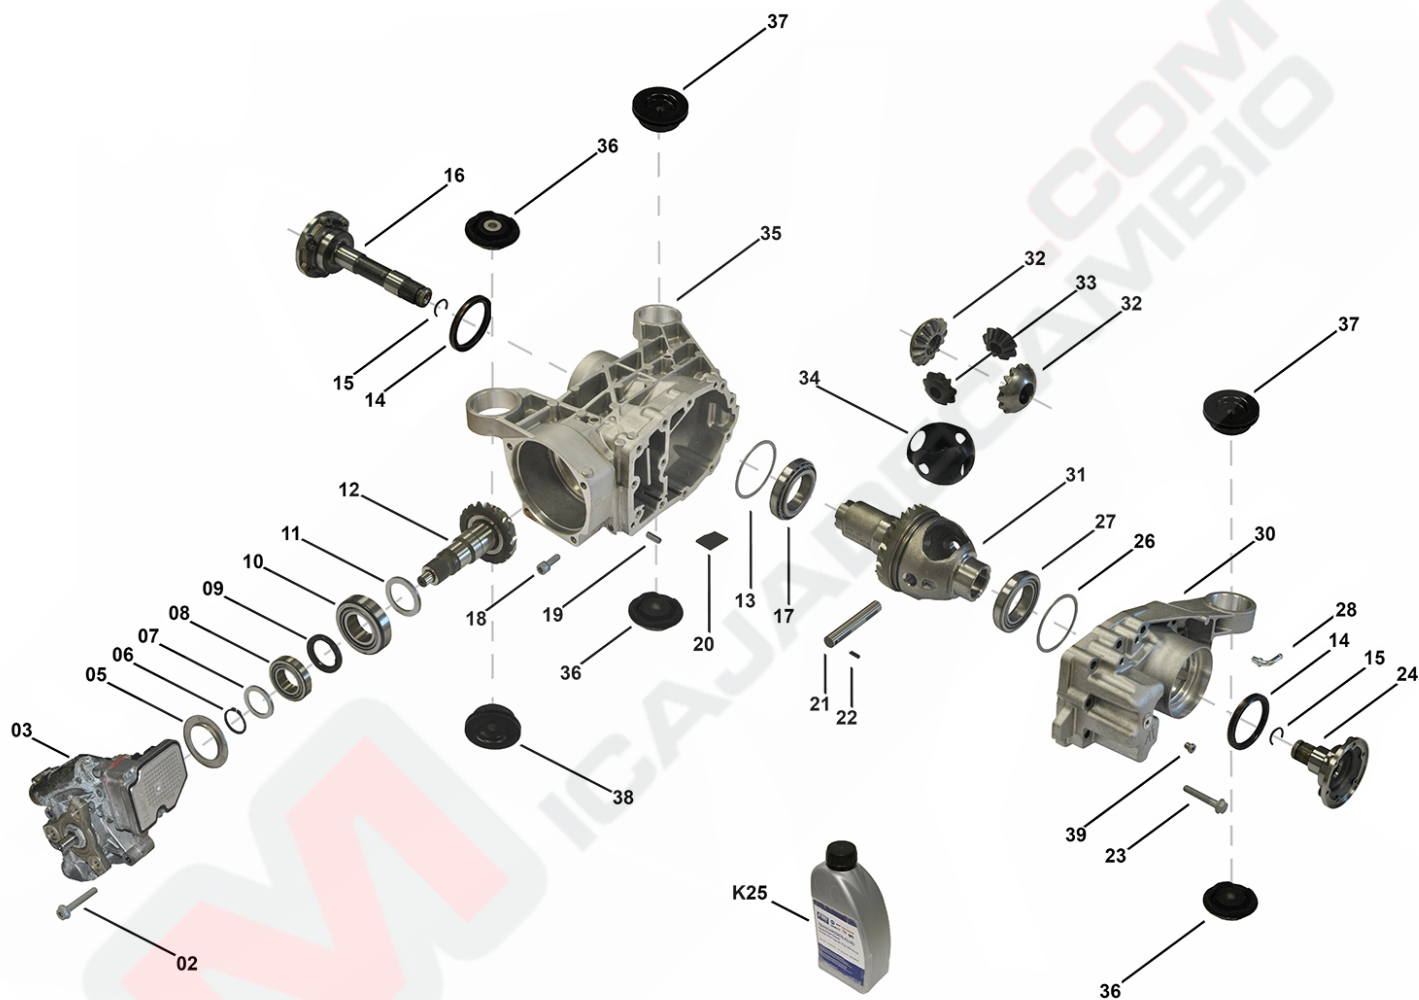

Rear Axle Drive HAA350+

RD00022, RD00059, RD00102

OEM No: 0AV525010K; 0BR525010E; 0BR525010G

Brands

Brand	Modelseries
Skoda	Octavia; Superb; Yeti

List of parts

Pos	Part number	OEM no	Quantity	Product name	Info
'I01	RD00022	0AV525010K		OE References	0AV525010, 0AV525010B, 0AV525010D, 0AV525010H, 0AV525010K
'I02	RD00059	0BR525010G		OE References	0BR525010, 0BR525010B, 0BR525010G
'I03	RD00102	0BR525010E		OE References	0BR525010E, 0BR525010J
'K01	SP01986		1 piece	Bearing Kit	Contains position 08, 10, 17, 27