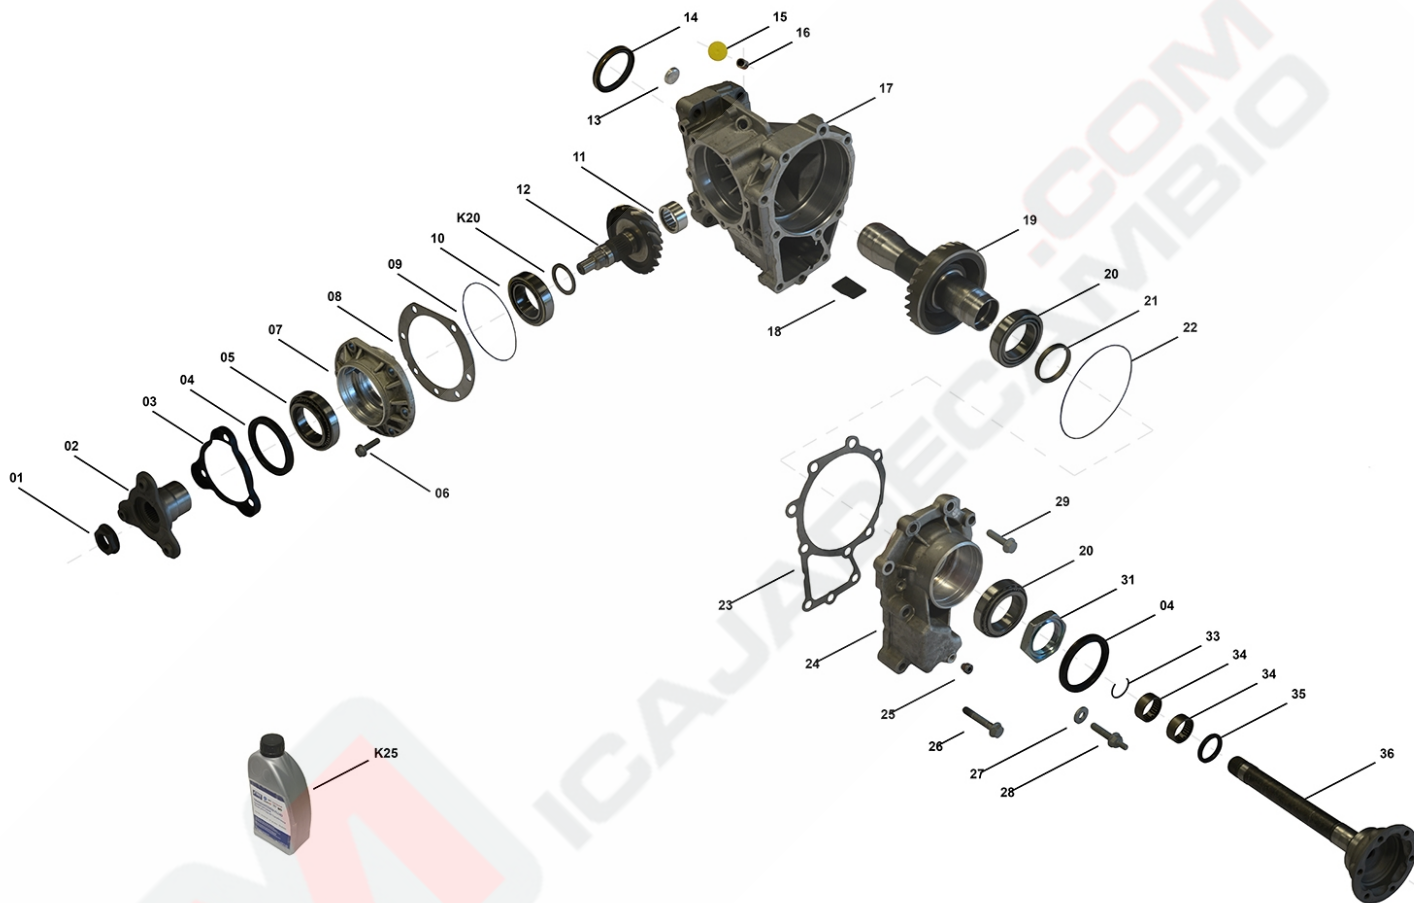

Front Axle Drive VAA350+

FD00046, FD00052, FD00053, FD00054

OEM No: 0AV409053AE; 0AV409053AF; 0AV409053AG; 0AV409053K

Brands

Brand	Modelseries
VW	Caddy; Golf; Passat; Santana

List of parts

Pos	Part number	OEM no	Quantity	Product name	Info
'I01	FD00046	0AV409053K		OE References	0AV409053A, 0AV409053K
'I02	FD00052	0AV409053AE		OE References	02M409053AQ, 0AV409053H, 0AV409053P, 0AV409053S, 0AV409053AE
'I03	FD00053	0AV409053AF		OE References	0AV409053J, 0AV409053Q, 0AV409053T, 0AV409053AF
'I04	FD00054	0AV409053AG		OE References	0AV409053R, 0AV409053AA, 0AV409053AG