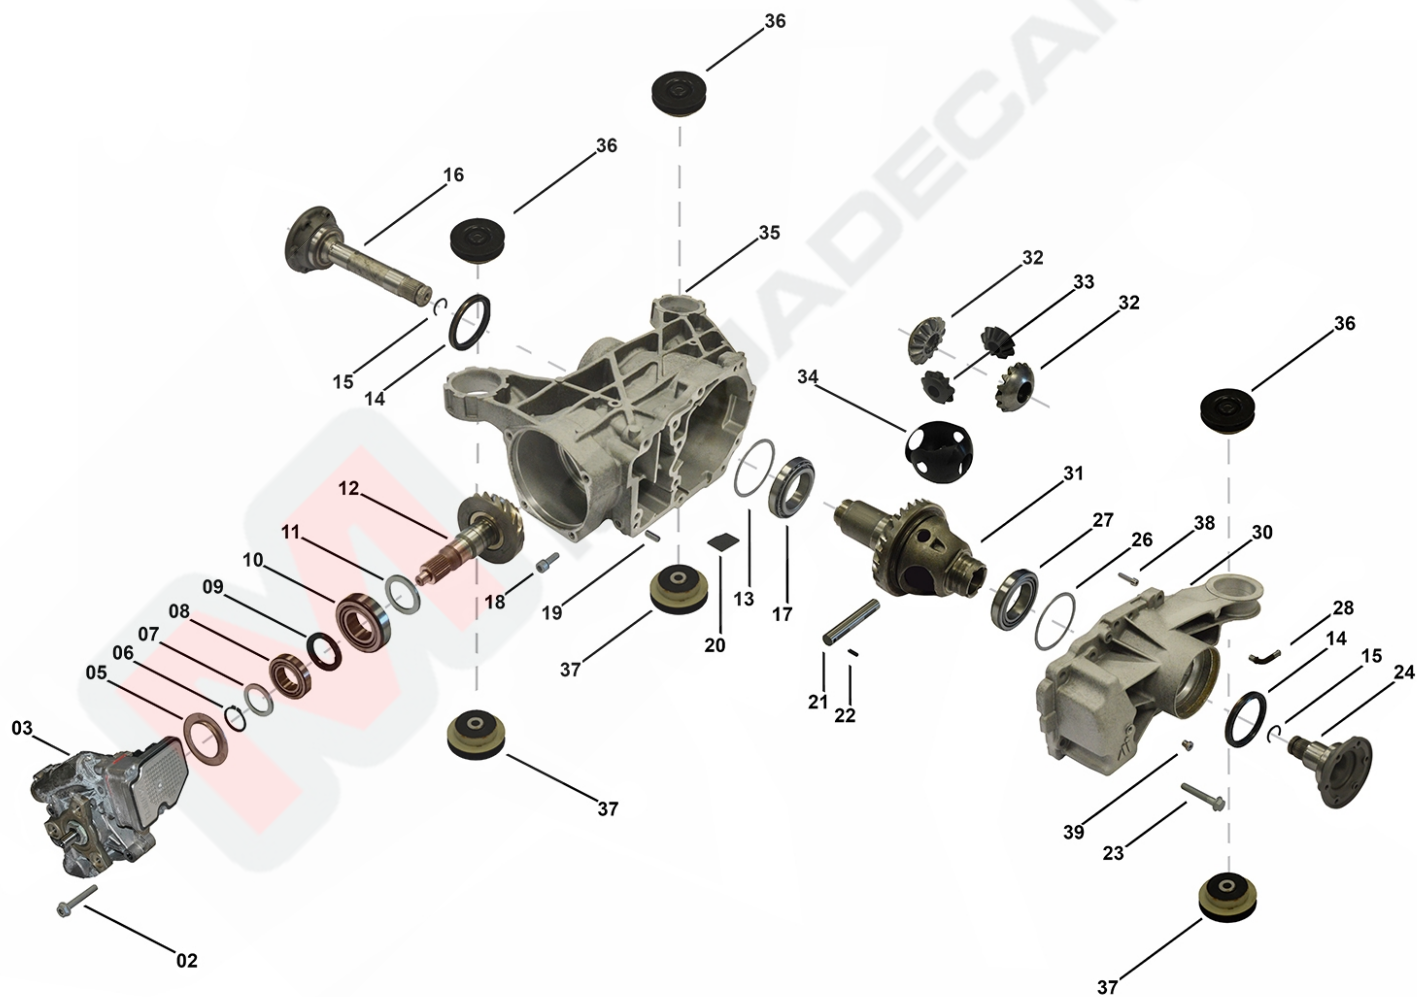

Rear Axle Drive HAA450

RD00040, RD00042, RD00043, RD00058, RD00061, RD00100

OEM No: 01Z525010D; 01Z525010J; 01Z525010K; 0AY525010L; 0AY525010N; 0BS525010G

Brands

Brand	Modelseries
VW	Passat; Sharan; Tiguan

List of parts

Pos	Part number	OEM no	Quantity	Product name	Info
'I01	RD00040	01Z525010D		OE References	01Z525010, 01Z525010F, 01Z525010D
'I02	RD00042	01Z525010J		OE References	01Z525010B, 01Z525010G, 01Z525010J
'I03	RD00043	01Z525010K		OE Reference	01Z525010C, 01Z525010H, 01Z525010K
'I04	RD00058	0AY525010L		OE References	0AY525010, 0AY525010B, 0AY525010C, 0AY525010D, 0AY525010L