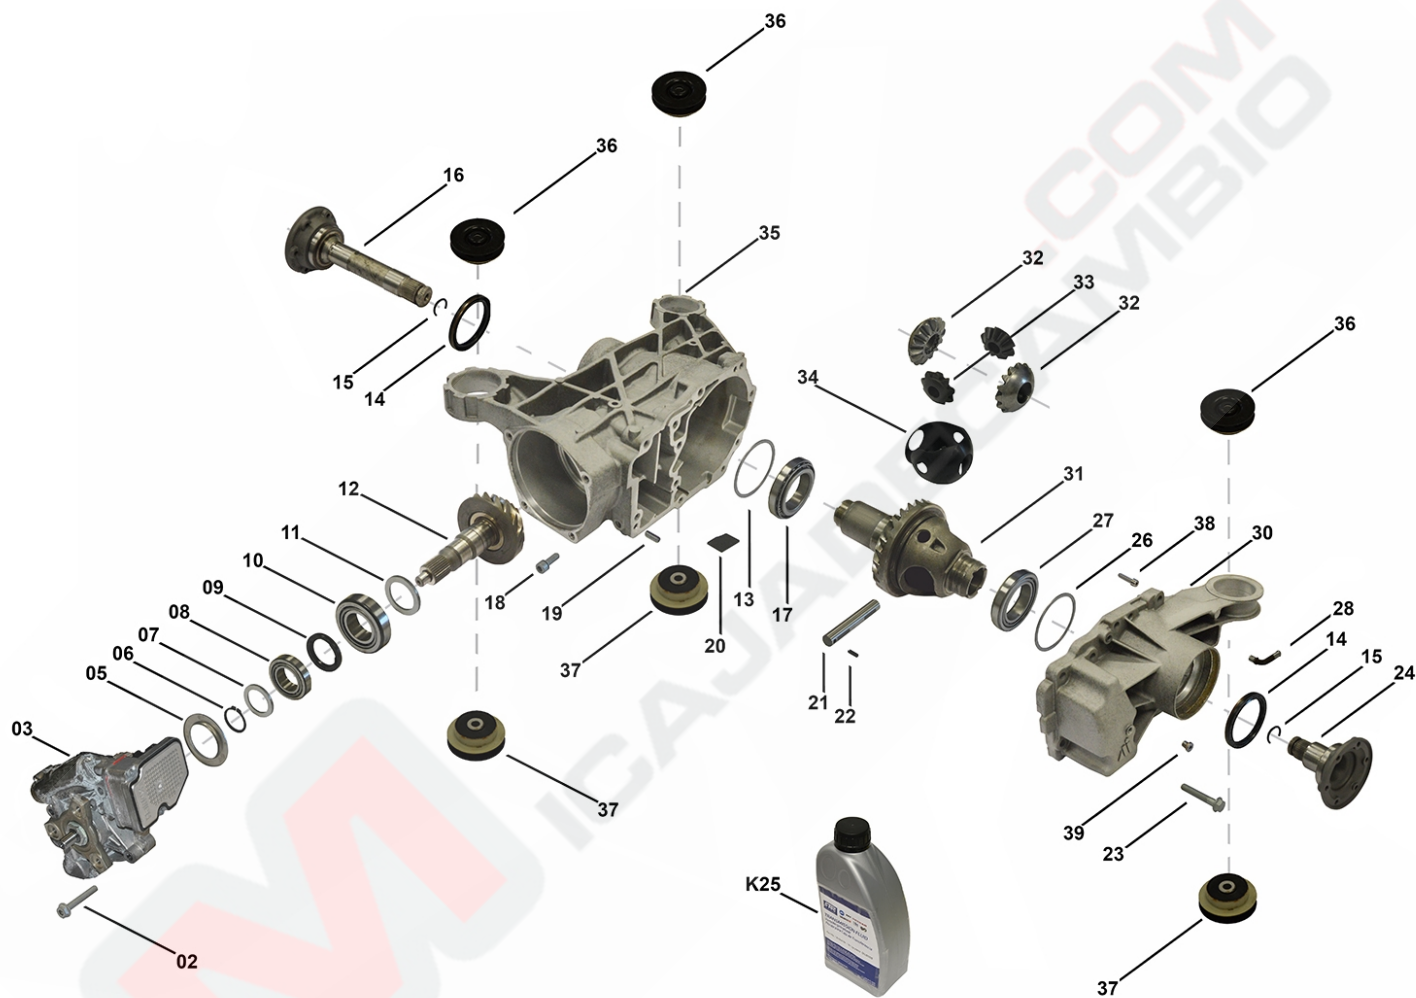

List of parts

Pos	Part number	OEM no	Quantity	Product name	Info
'I01	RD00040	01Z525010D		OE References	01Z525010, 01Z525010F, 01Z525010D
'I02	RD00042	01Z525010J		OE References	01Z525010B, 01Z525010G, 01Z525010J
'I03	RD00043	01Z525010K		OE Reference	01Z525010C, 01Z525010H, 01Z525010K
'I04	RD00058	0AY525010L		OE References	0AY525010, 0AY525010B, 0AY525010C, 0AY525010D, 0AY525010L