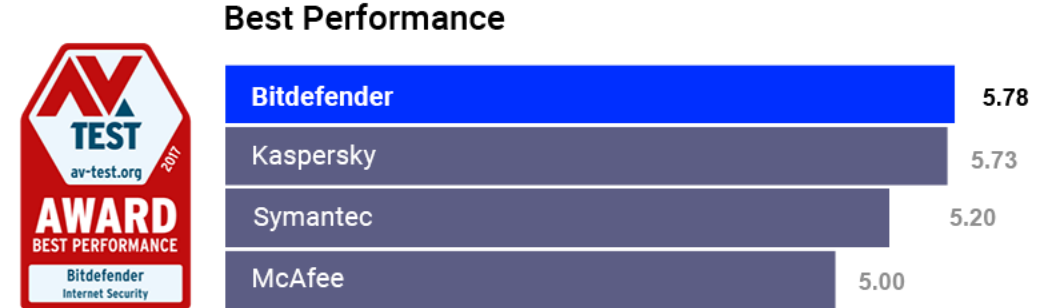

Top devices with threats blocked

 John-iMac-02 46 threats	 MSEEDGEWIN10 32 threats	 IE11WIN10 18 threats
---	---	--

You're doing a great job, Marc!

No threats were detected on this time period.

Awards & Recognition

The Best Cybersecurity in the World

Best Protection. Best Performance. Consistently.

Best Protection Against Infections (on a scale of 0 to 6 and 6 being the highest protection)
Overall Score. January 2011 - April 2018. AV TEST.