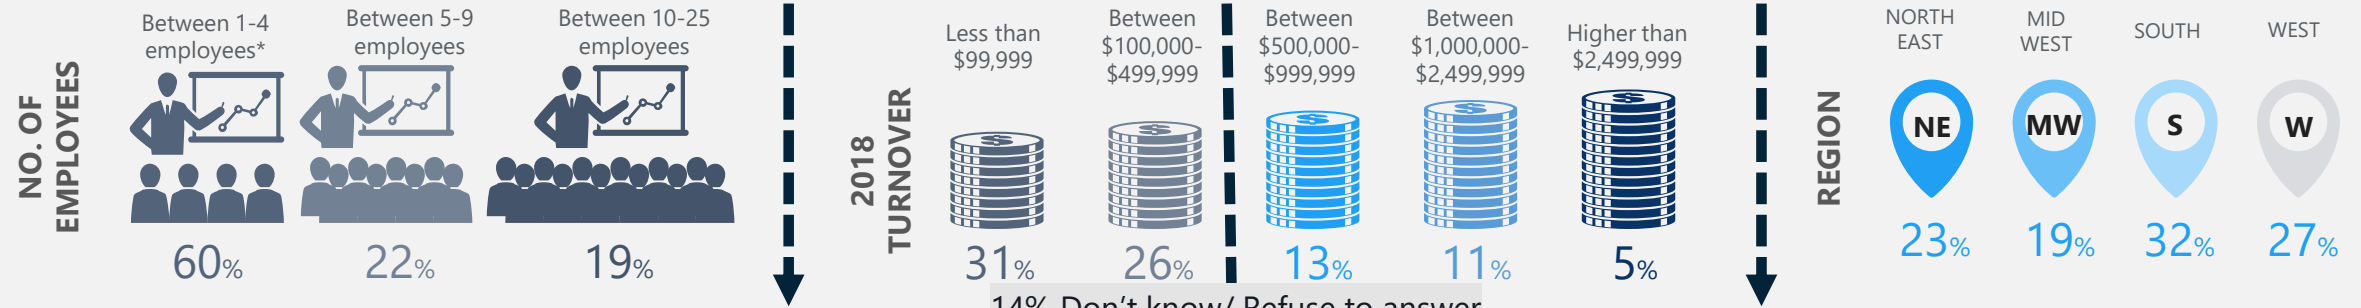

The need for Bitdefender Small Office Security

Under attack

72%

of small businesses were attacked in
2018

Incidence & Market Share - US

UNITED STATES OF AMERICA
TOTAL: 5,825,458 firms*

Share of SOHO:
77.1%

Small Office Home Office
4,491,998 SOHO (1-25 employees)*

Estimated Incidence:
39.0%

PURCHASED AN ONLINE SECURITY SOLUTION IN THE PAST 12 MONTHS
1,751,879 SOHO

14% Don't know/ Refuse to answer

45% own a BUSINESS SECURITY SOLUTION**

55% own a CONSUMER SECURITY SOLUTION**