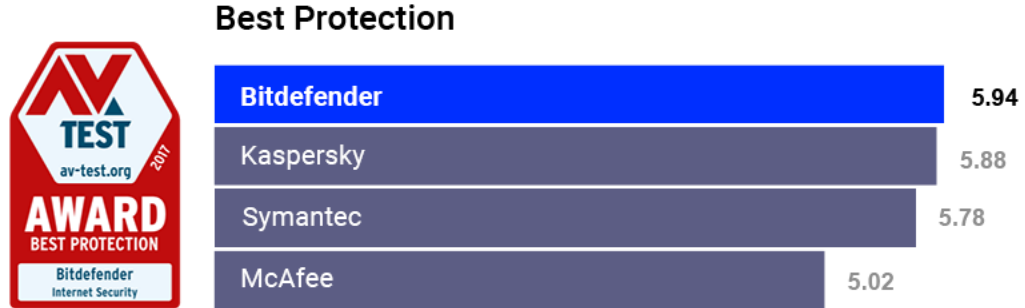

18 DEVICES Protected
[View devices](#)

5 DEVICES At risk
[Fix issues](#) • [View devices](#)

Threats blocked

Last 24 hours | [Last 7 days](#)

Top users with threats blocked

 **John Targaryen**
[32 threats blocked](#)

Top devices with threats blocked

 John-iMac-02 46 threats	 MSEEDGEWIN10 32 threats	 IE11WIN10 18 threats
---	---	--

You're doing a great job, Marc!

No threats were detected on this time period.

Awards & Recognition

The Best Cybersecurity in the World

Best Protection. Best Performance. Consistently.

Best Protection Against Infections (on a scale of 0 to 6 and 6 being the highest protection)
Overall Score. January 2011 - April 2018. AV TEST.