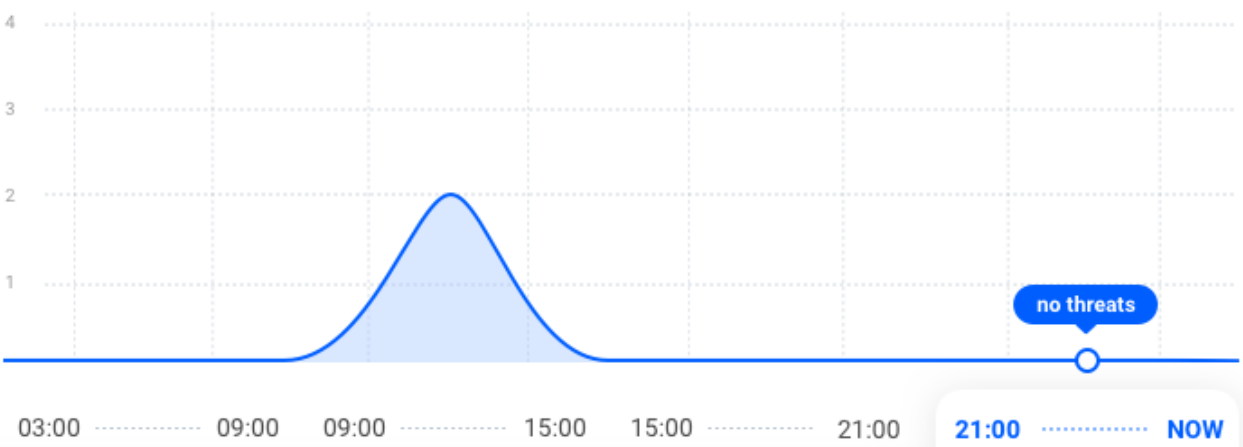

My Devices

Parental Advisor

Premium Services

My Subscriptions

My Offers

Support

My Devices

23 DEVICES Installed
[View devices](#)

18 DEVICES Protected
[View devices](#)

5 DEVICES At risk
[Fix issues](#) • [View devices](#)

Threats blocked

Last 24 hours | [Last 7 days](#)

Top users with threats blocked

John Targaryen
[32 threats blocked](#)

Top devices with threats blocked

 John-iMac-02 46 threats	 MSEEDGEWIN10 32 threats	 IE11WIN10 18 threats

You're doing a great job, Marc!

No threats were detected on this time period.