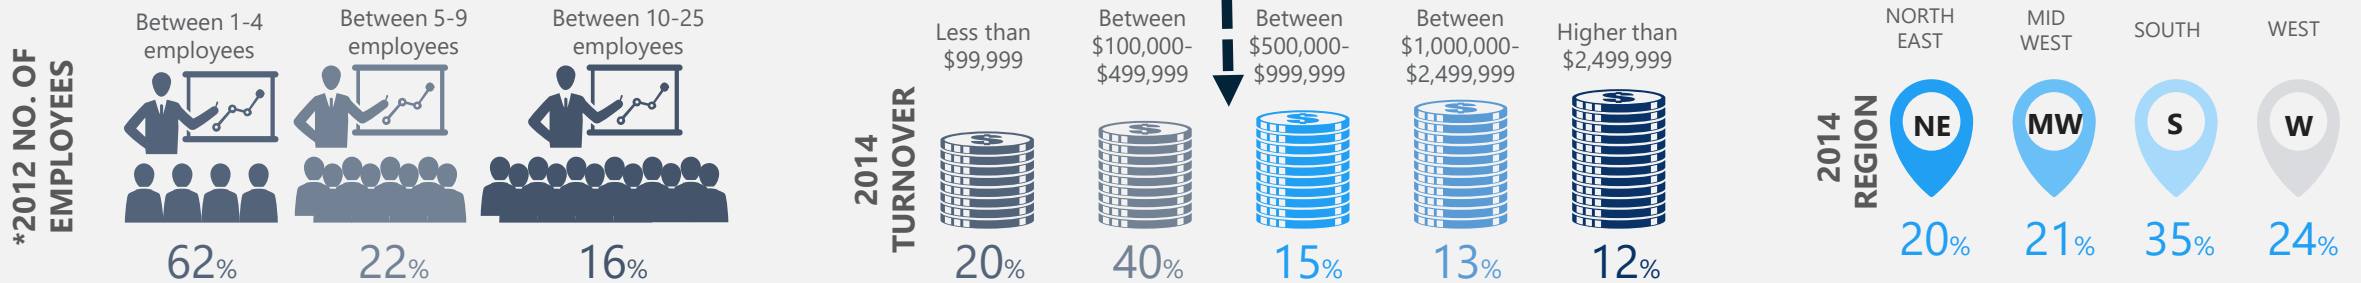

The need for Bitdefender Small Office Security

Under attack

72%

of small businesses were attacked in
2018

Incidence & Market Share - US

UNITED STATES OF AMERICA
TOTAL: 5,825,458 firms*

Share of SOHO:
77.1%

Small Office Home Office
4,491,998 SOHO (1-25 employees)*

Estimated Incidence:
39.0%

PURCHASED AN ONLINE SECURITY SOLUTION IN THE PAST 12 MONTHS
1,751,879 SOHO

14% Don't know/ Refuse to answer

45% own a BUSINESS SECURITY SOLUTION**

55% own a CONSUMER SECURITY SOLUTION**