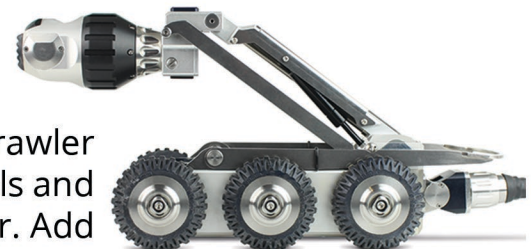

VR Proteus **PROTEUS ELITE PACKAGE**

The Proteus Elite Package is a fully featured system that gives you all the tools to inspect 6" to 24" pipelines. The system can be mounted into a van, trailer or even into the back of a pickup truck. With a vast amount of integrated technology and a wide range of accessories, the capabilities of this package are limitless!

PROTEUS ELITE PACKAGE INCLUDES:

THE PROTEUS CONTROL UNIT

Feature rich, the Proteus controller has twin integral joysticks for camera control and crawler maneuverability, and an ergonomic soft-touch keypad. User friendly multi-function hot keys allow for quick and easy control of all Proteus features.

1,640' FULLY AUTOMATIC REEL

The Proteus ACR500 is outfitted with 1,640' of high strength, Kevlar reinforced cable. Reel is fully synchronized allowing for ultra smooth, tangle free pay-out and rewinding. Also includes adjustable cable pulley guide and multi-function Bluetooth remote.

CRAWLER WITH MOTORIZED LIFT

The CRP140 crawler is a fully featured, sophisticated mid-size crawler that is perfect for pipes 6" up to 24". Includes 6 quick lock wheels and a motorized lift that can be adjusted directly from the controller. Add the optional crawler cradle to inspect pipes as large as 40".