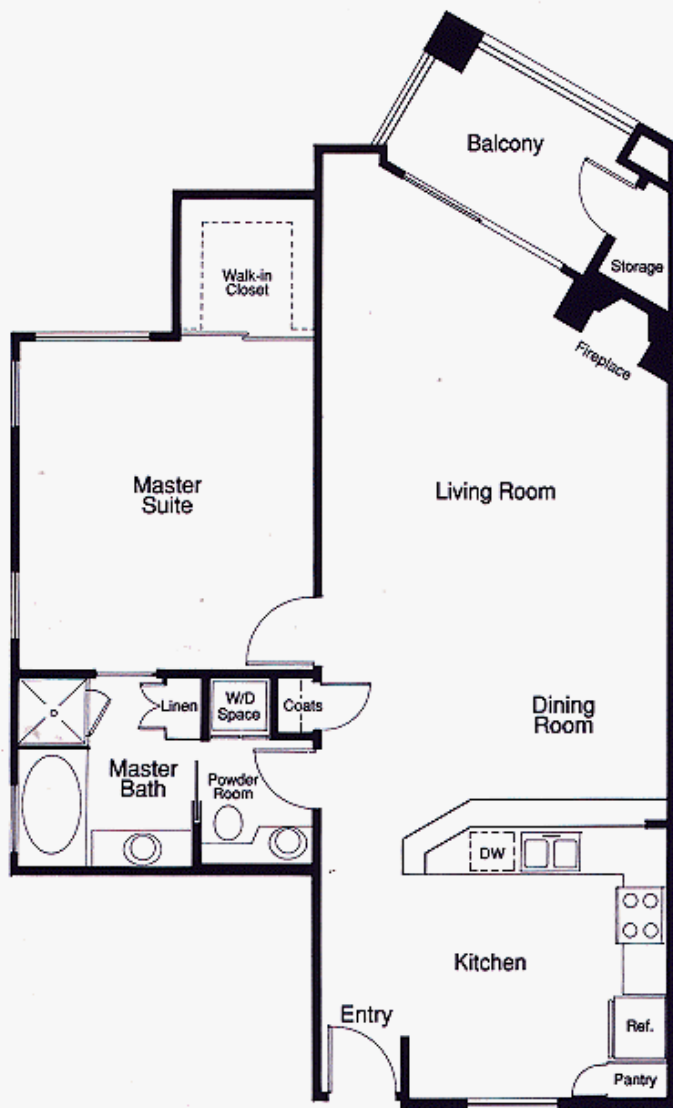

Seabreeze

1B-1 1ST, MEZZANINE & 2ND FLOOR

Plan 1B-1 Bedroom, Bath, Balcony 969 square feet

Year-Round Paradise

It's hard to leave home when it's this superbly designed plan, ideal for busy people on the go. Spacious, yet easily managed, it's filled with conveniences. A fireplace is the elegant focal point of its large living room and dining room areas. A light, airy kitchen has a pantry, snack counter and window where you might want a workdesk. A thoughtfully designed master suite offers spacious bedroom, walk-in closet and compartmentalized bath, its shower and bath with direct access to the master suite. A sliding door provides privacy for the other portion of the bath with a washer/dryer space. Enjoy sunsets and seabreezes from the view balcony with its own storage closet.