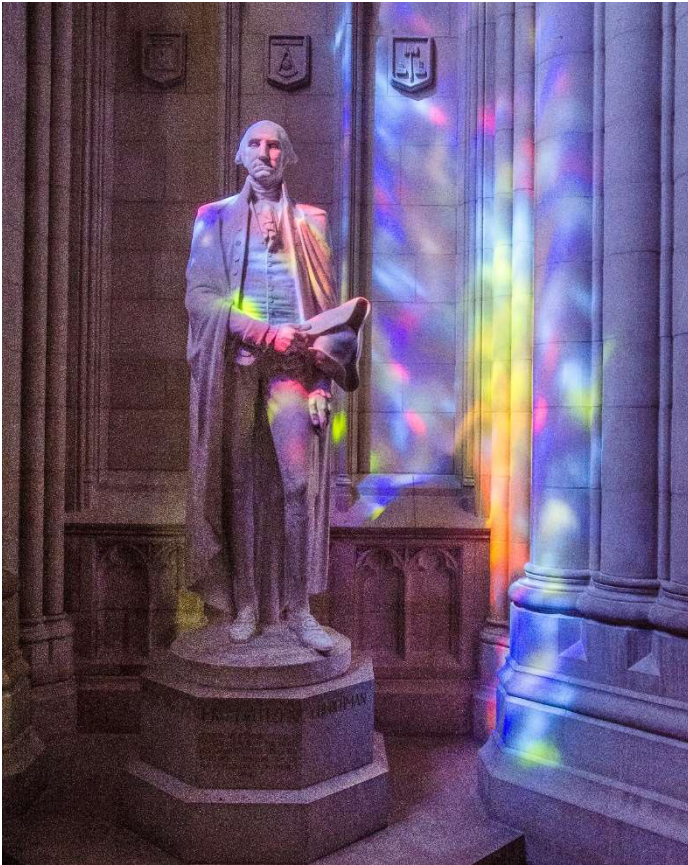

## Color Class C

Third Place  
Stained Glass Spot Lights  
Craig Mattice

Honorable Mention  
Welcome Flower  
Sarah Brooks