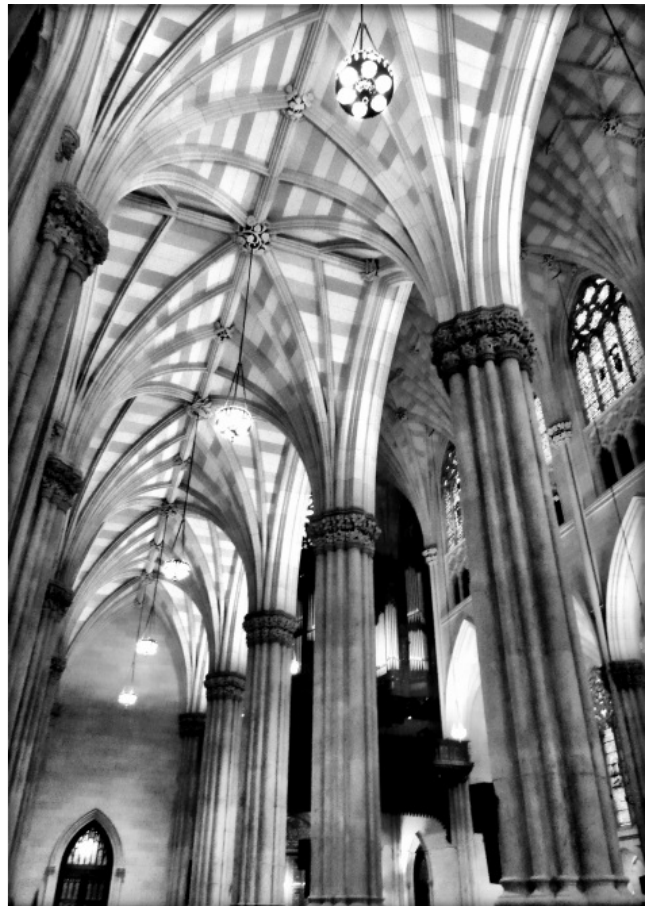

Mono Class A

First Place
Turf Covered Church
Chellie Hyre