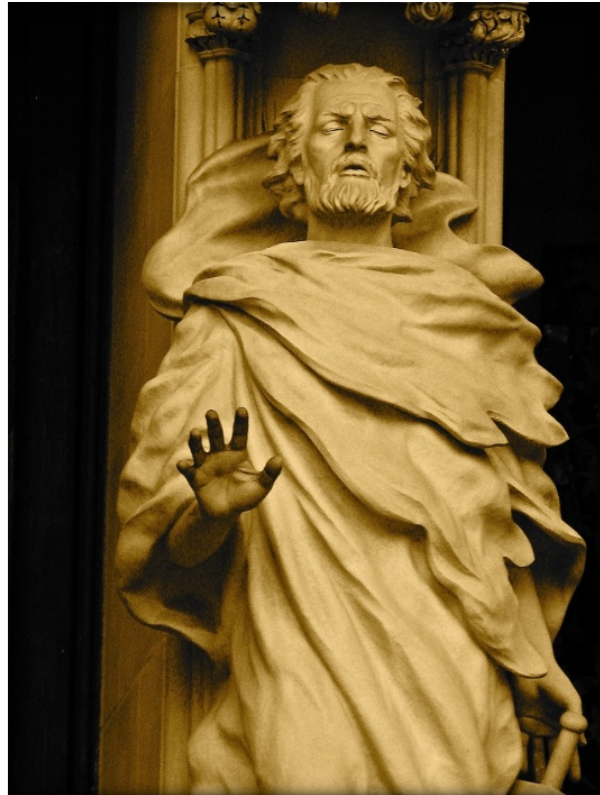

Second Place
Good Pipes
Ellen Zimmerman

Third Place
St. Paul, Nat'l Cathedral
Larry Lee Fickau