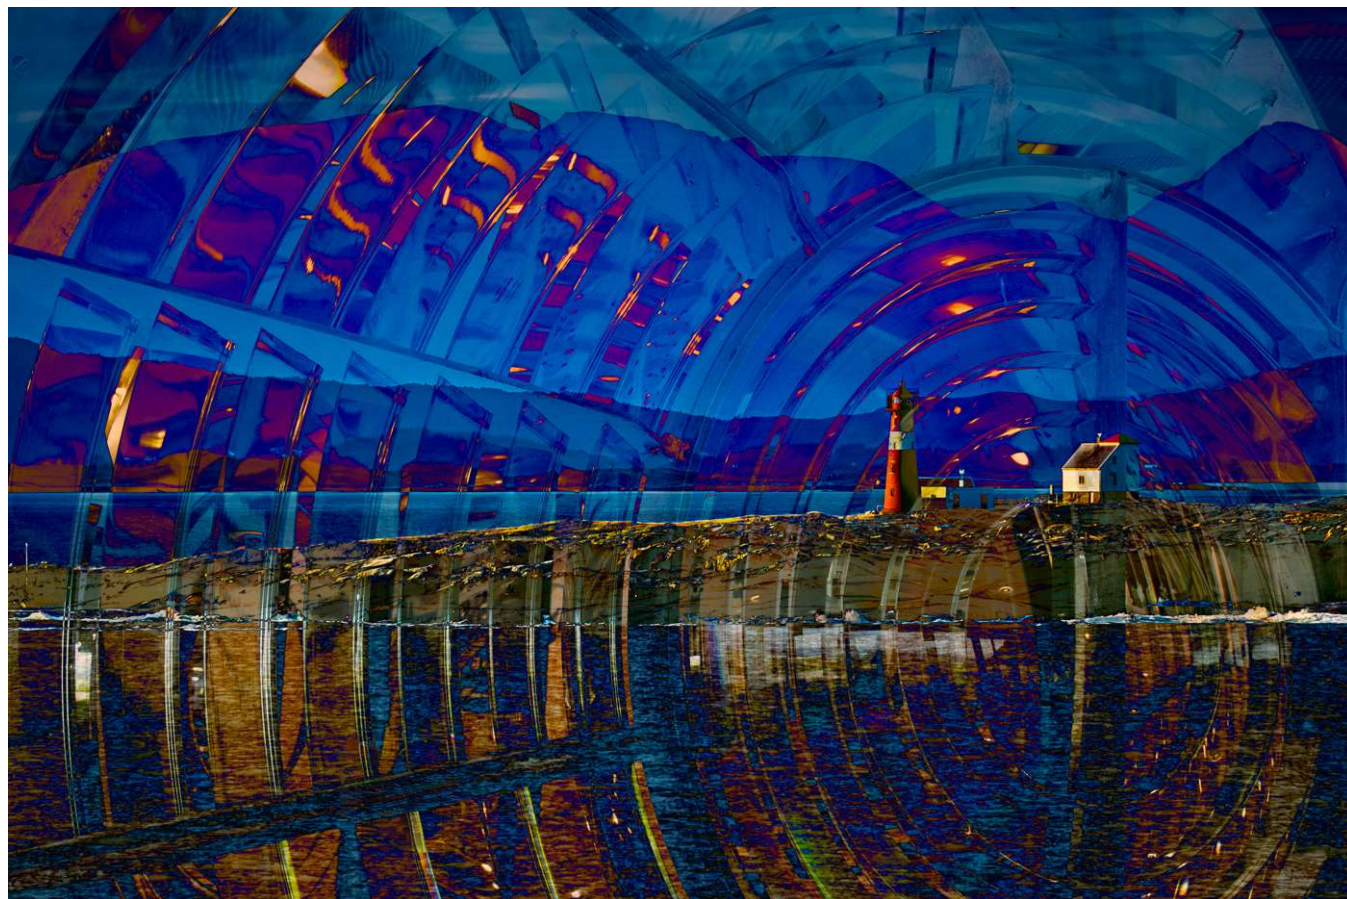

Creative A

3rd Place

- Lighthouse Thru Lens Glass
- Bob Legg