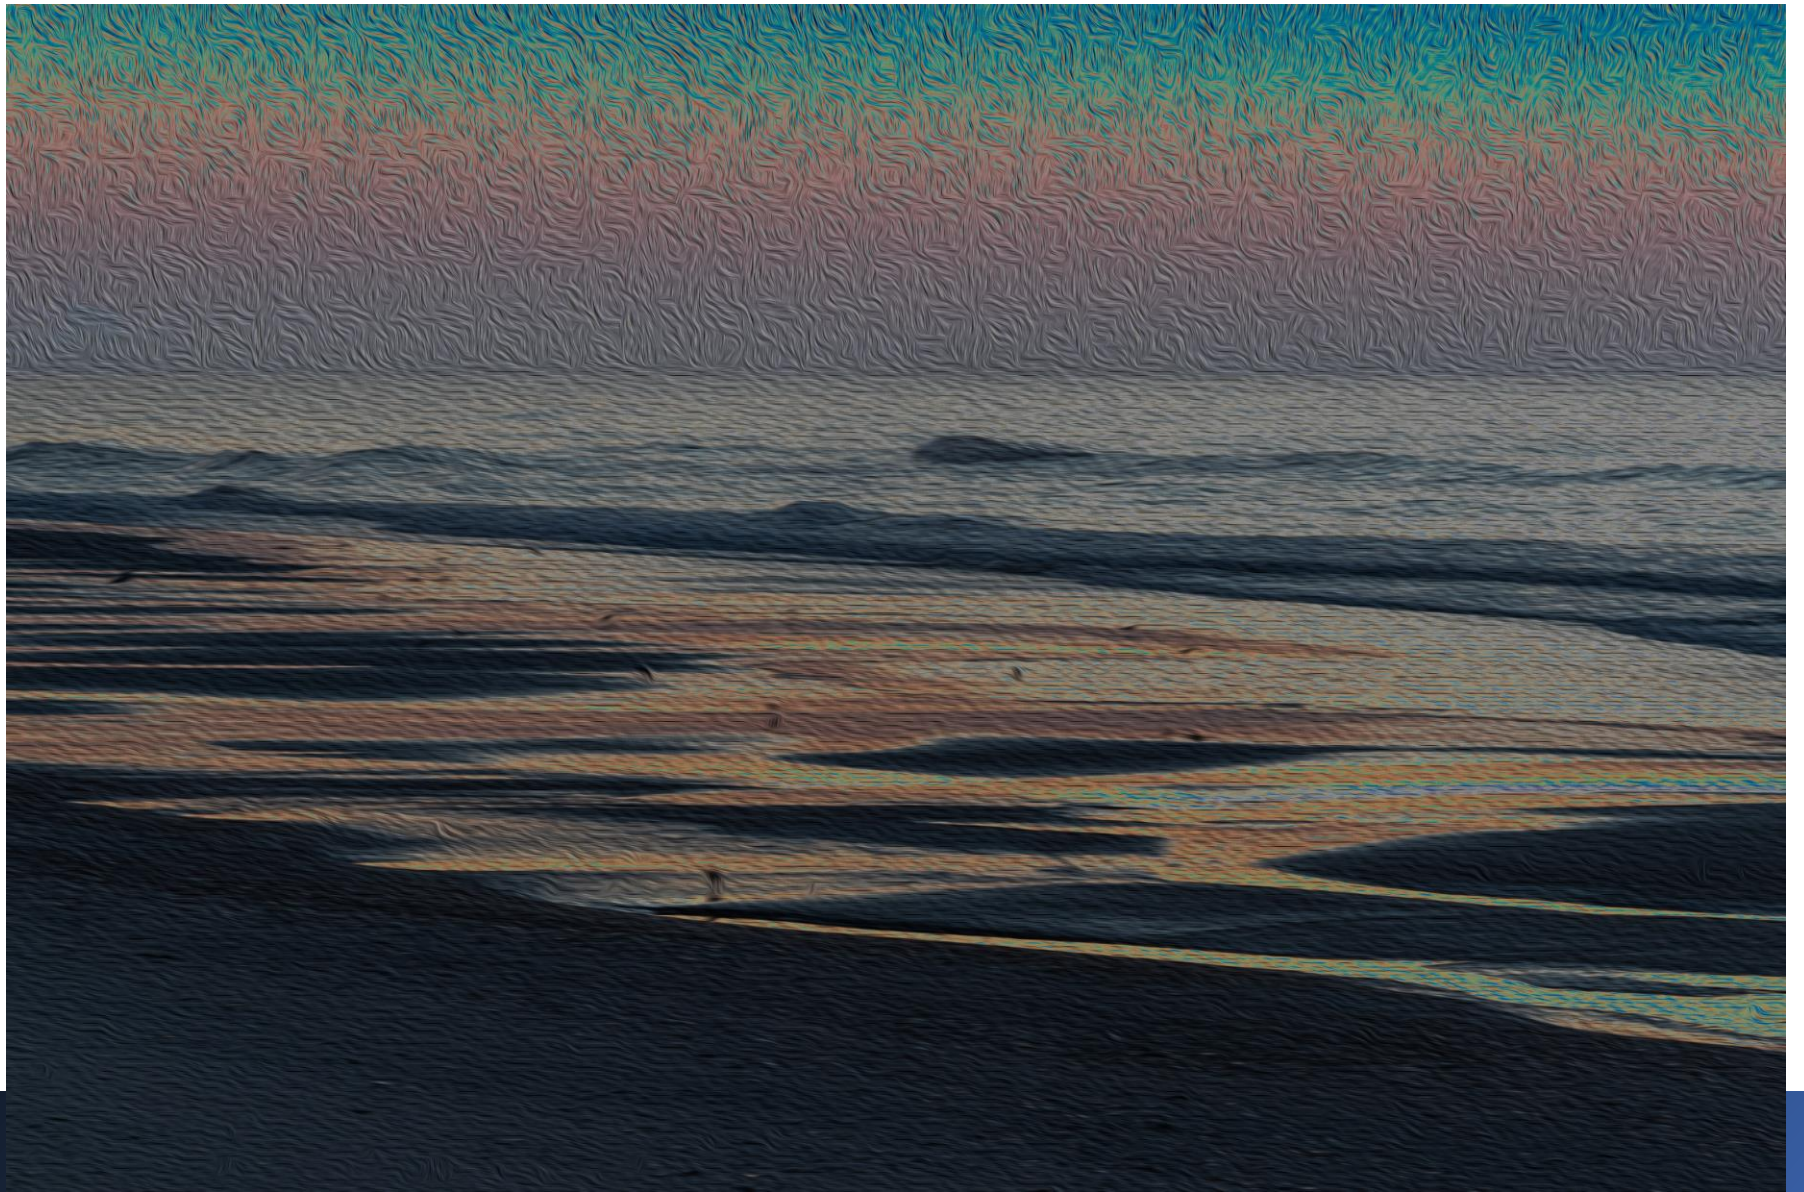

If I Could Paint
Bob Carll

Creative B Honorable Mention