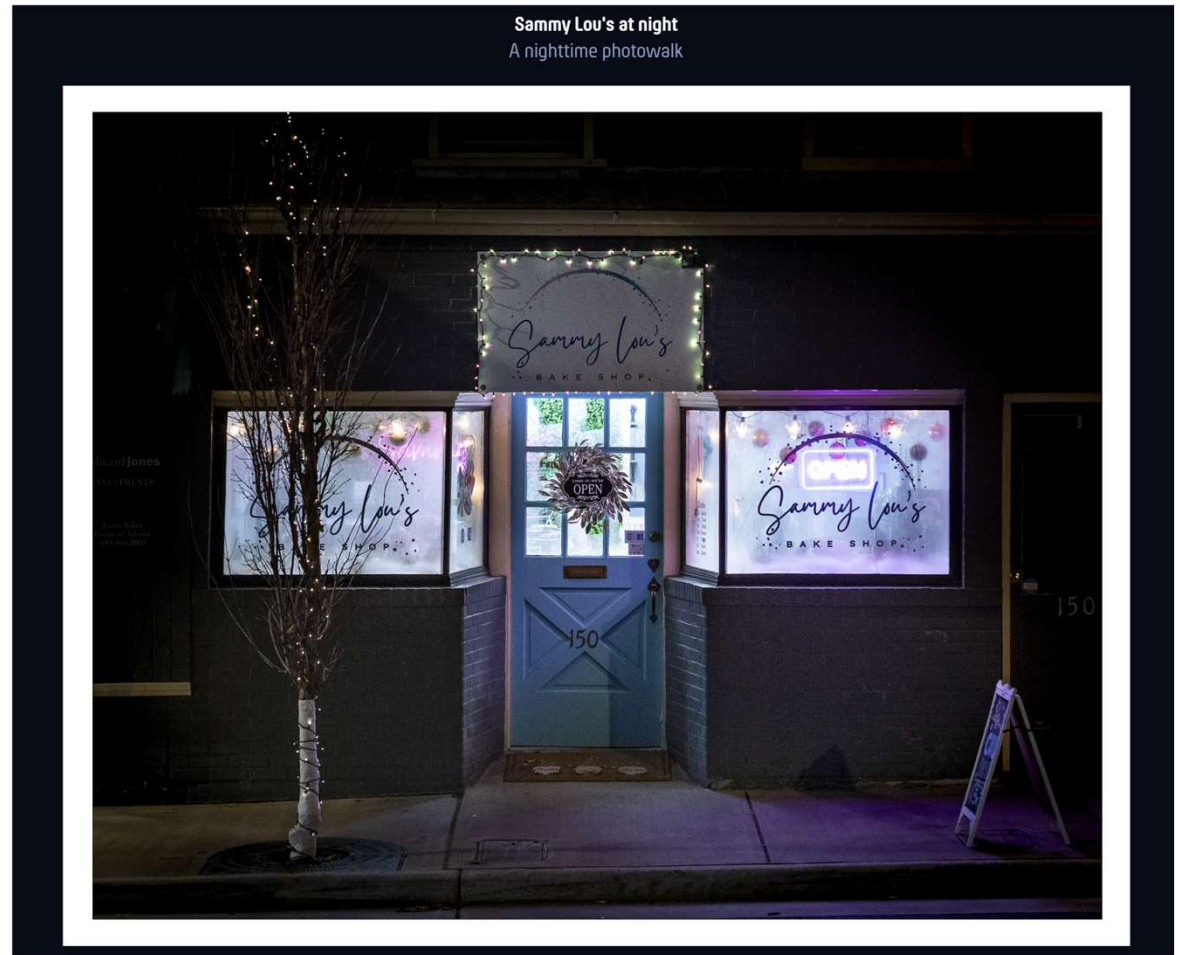

Image 50
no entry

Color B 3rd Place

- Mary Beth Compton

Color B 2nd Place

- Jim White

Color B 1st Place

In St Margaret's Chapel
A visit to Edinburgh Castle

- Jim White