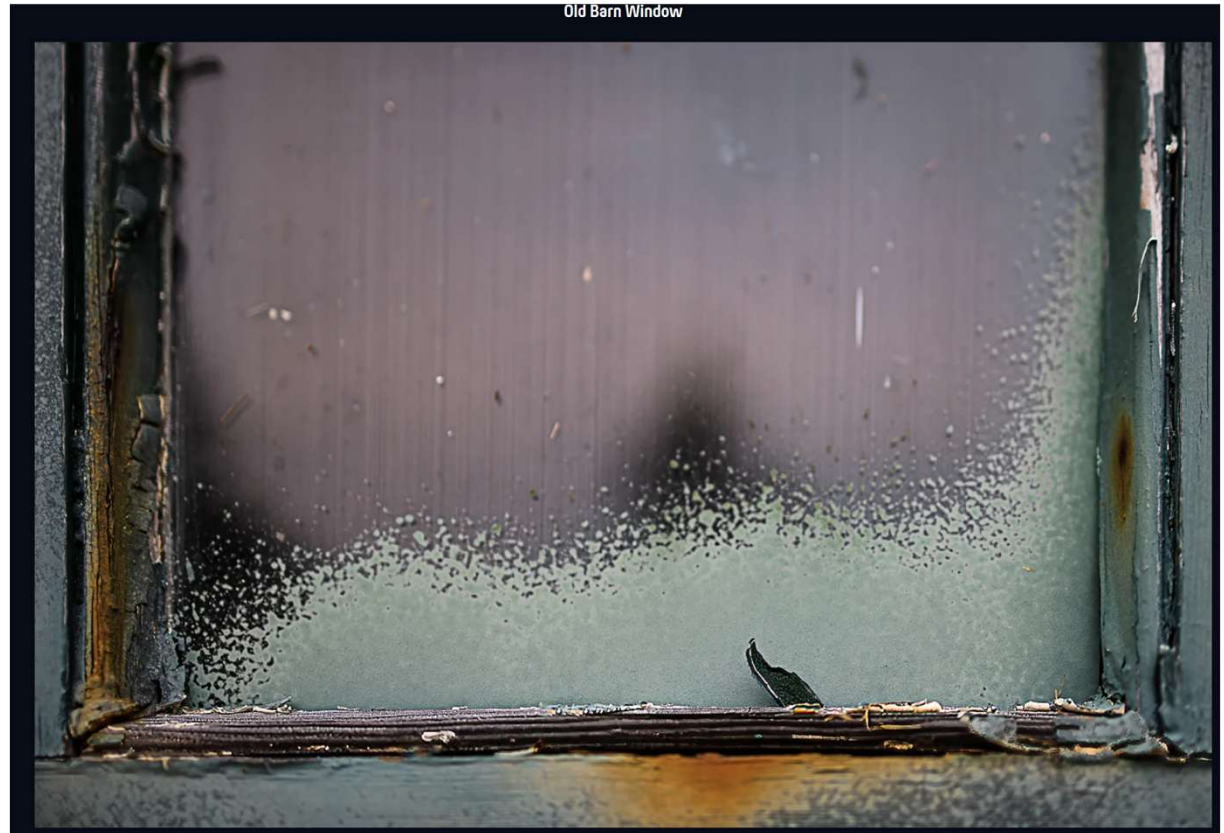

SPS February 2026 Competition Results

Bryan Williams

Color A Honorable Mention

- Ellen Zimmerman

Color A 3rd Place

- Bob Legg

Color A 2nd Place

Sleeping Barn

Ellen Zimmerman

Color A 1st Place

-
- Wally Shaw

Church Hall Door

Mono A Honorable Mention

- Bob Legg

Mono A 3rd Place

- Ellen Zimmerman