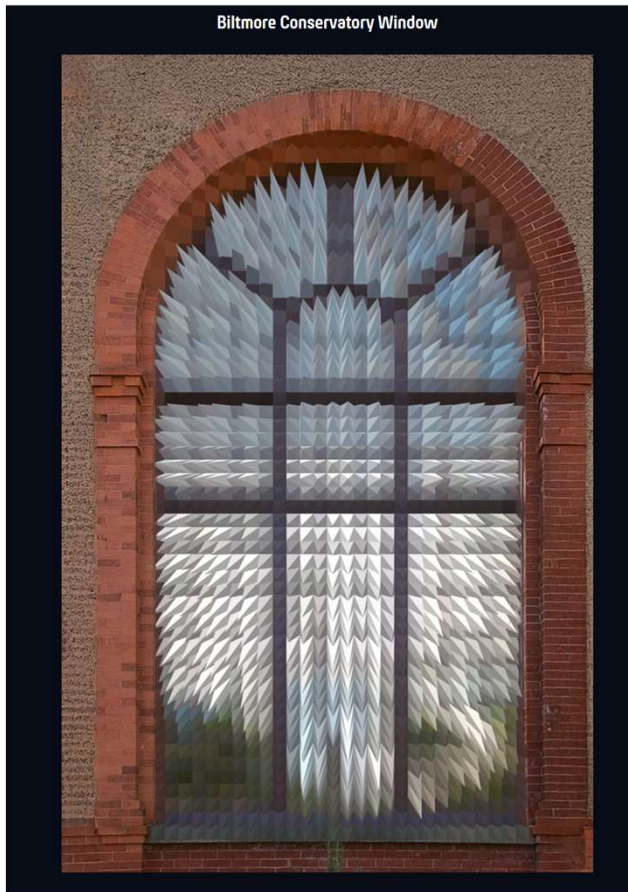

Creative A Honorable Mention

- Bob Legg