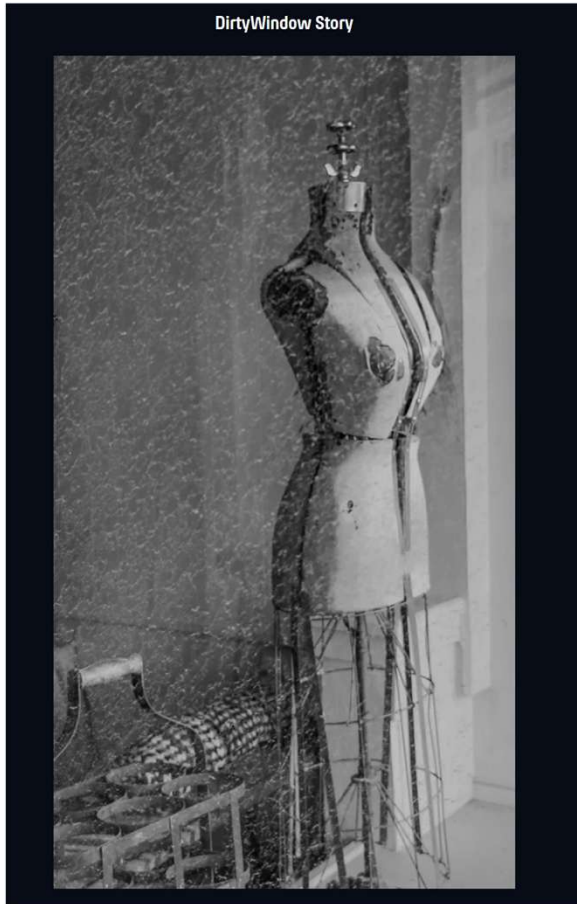

Mono A 2nd Place

- Bob Legg