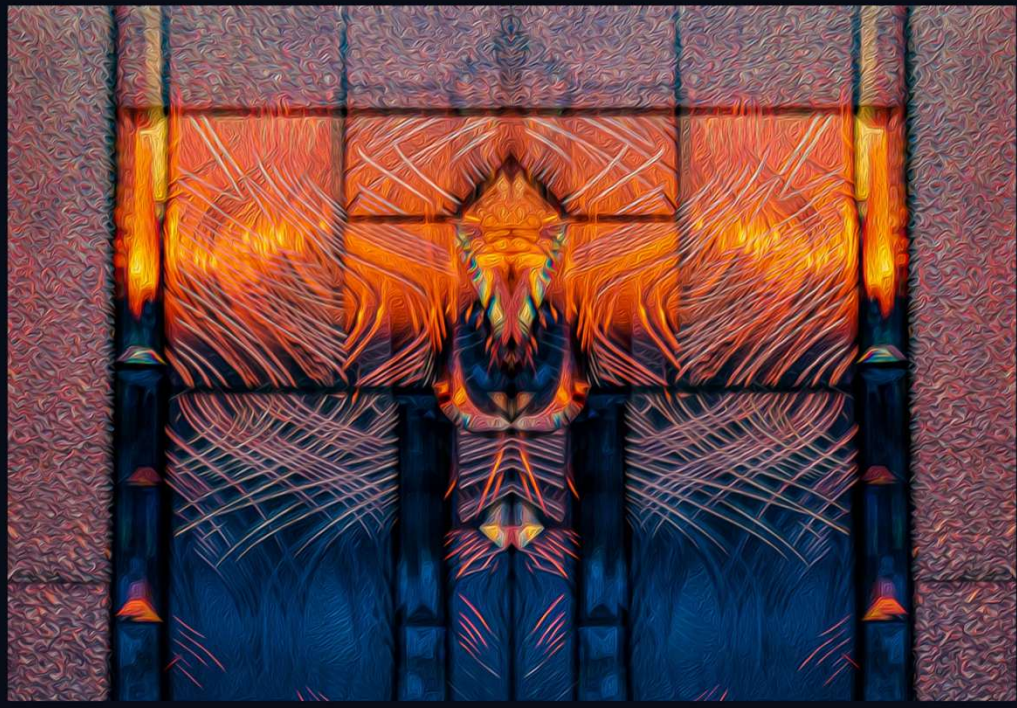

- Ellen Zimmerman

Creative A 1st Place (Tie)

Thru Sunrise Window Door

- Bob Legg

Lost In The Woods

- Ellen Zimmerman

Color B Honorable Mention

- Janet Tennyson