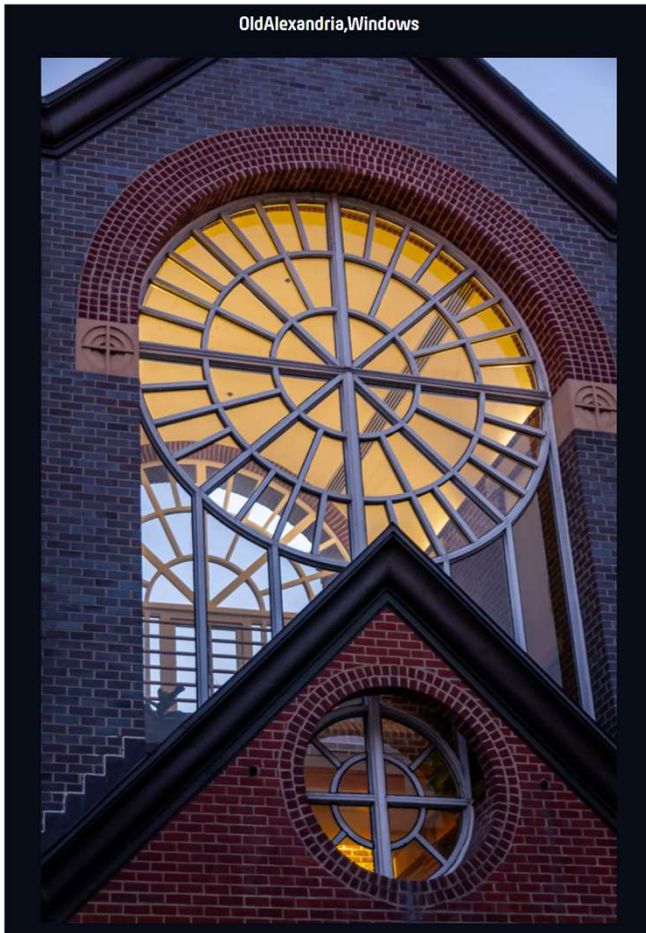

SPS February 2026 Competition Results

Bryan Williams

Color A Honorable Mention

- Ellen Zimmerman

Color A 3rd Place

- Bob Legg

Color A 2nd Place

Sleeping Barn

Ellen Zimmerman

Color A 1st Place

-
- Wally Shaw

Church Hall Door

Mono A Honorable Mention

- Bob Legg

Mono A 3rd Place

- Ellen Zimmerman

Derelict window
A work in progress

- Jim White Creative B 1st Place (Tie)

The Red Canoe
Ready for adventure

A hand is shown holding a gold medal with a red ribbon. The medal features a large number '1' in the center, surrounded by a laurel wreath. The background is a soft, hazy sunset or sunrise over a body of water. The text 'Congratulations Winners!' is overlaid in white, sans-serif font.