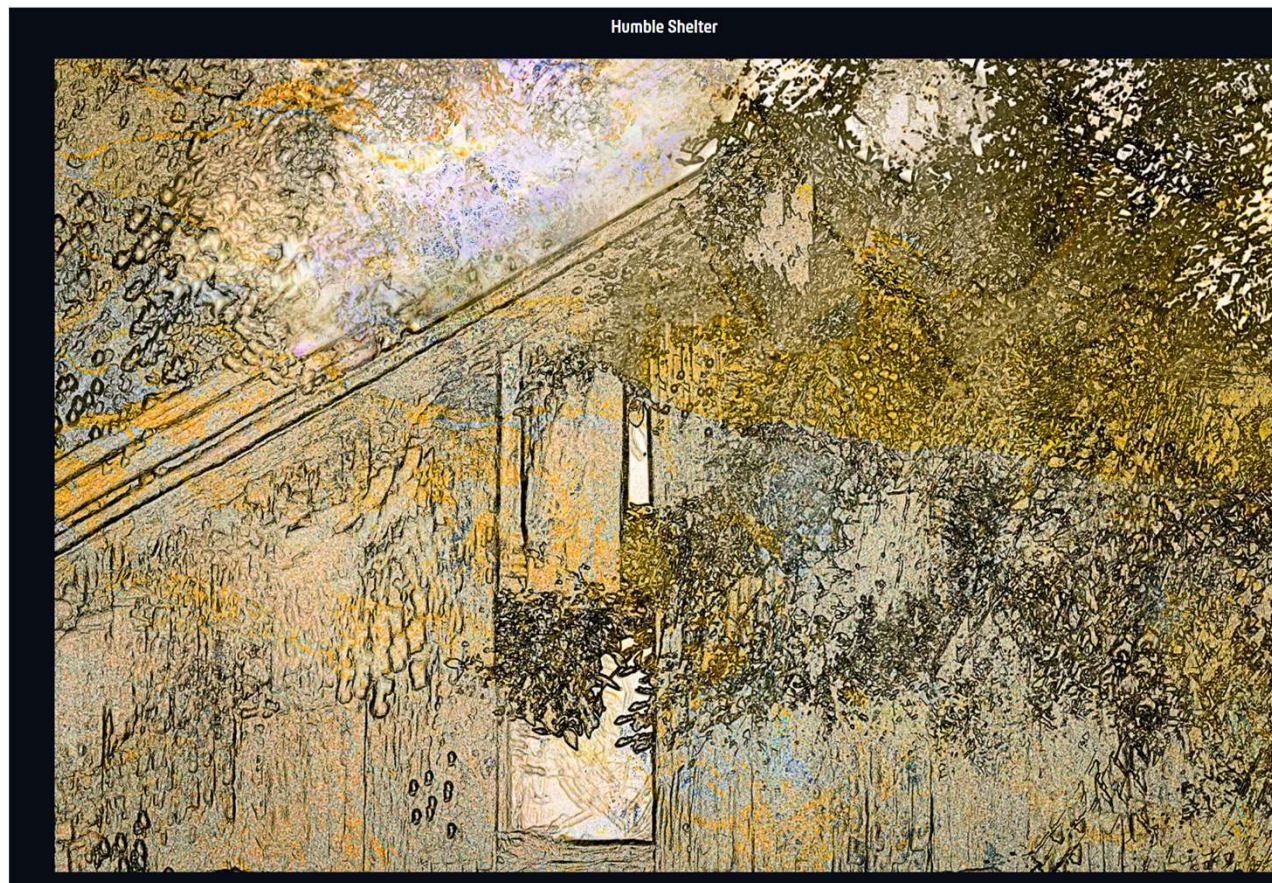

- Ellen Zimmerman

Creative A 1st Place (Tie)

Thru Sunrise Window Door

- Bob Legg

Lost In The Woods

- Ellen Zimmerman

Color B Honorable Mention

- Janet Tennyson