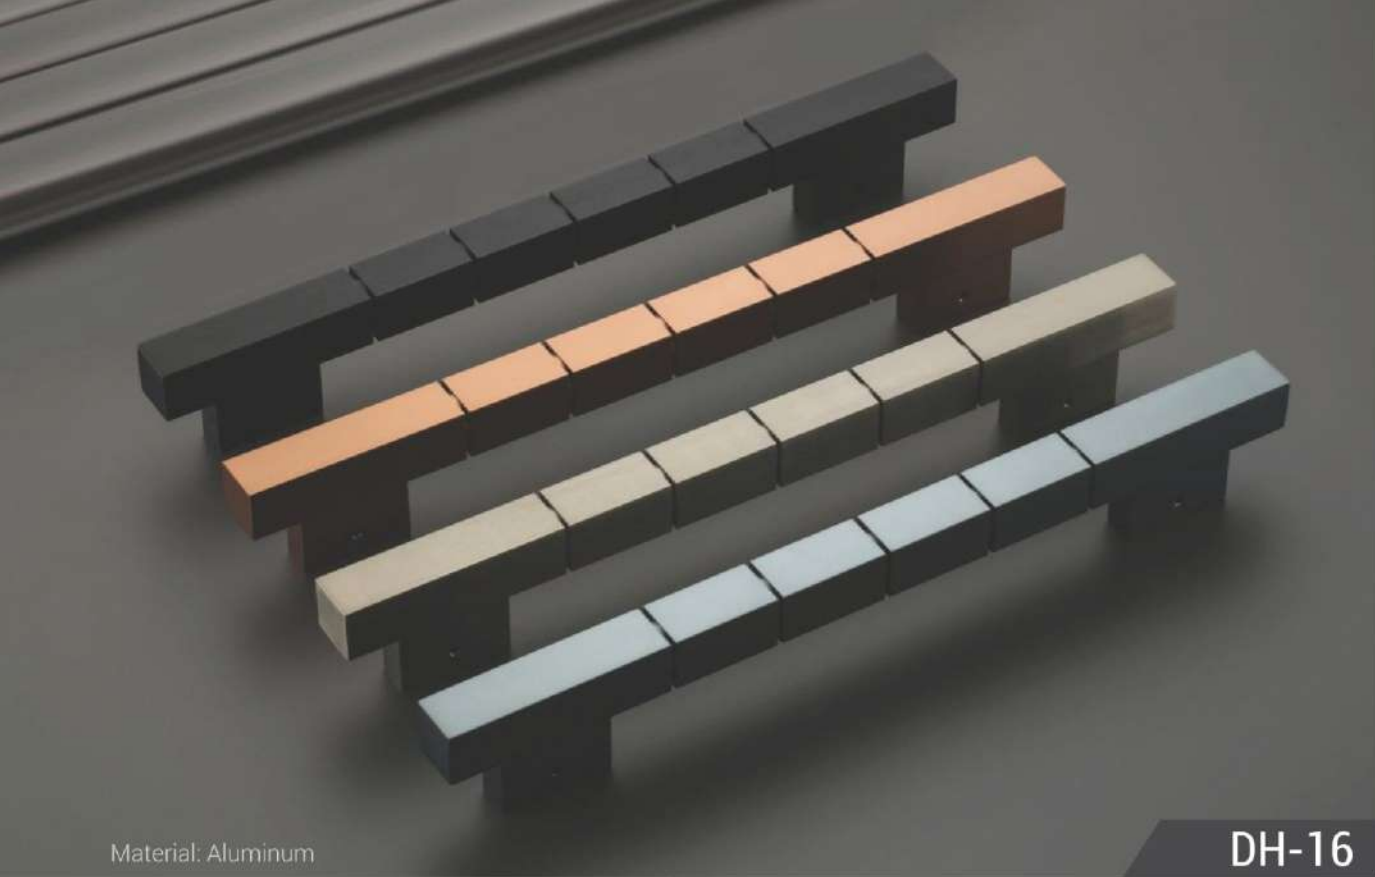

Material: Aluminum

DH-16