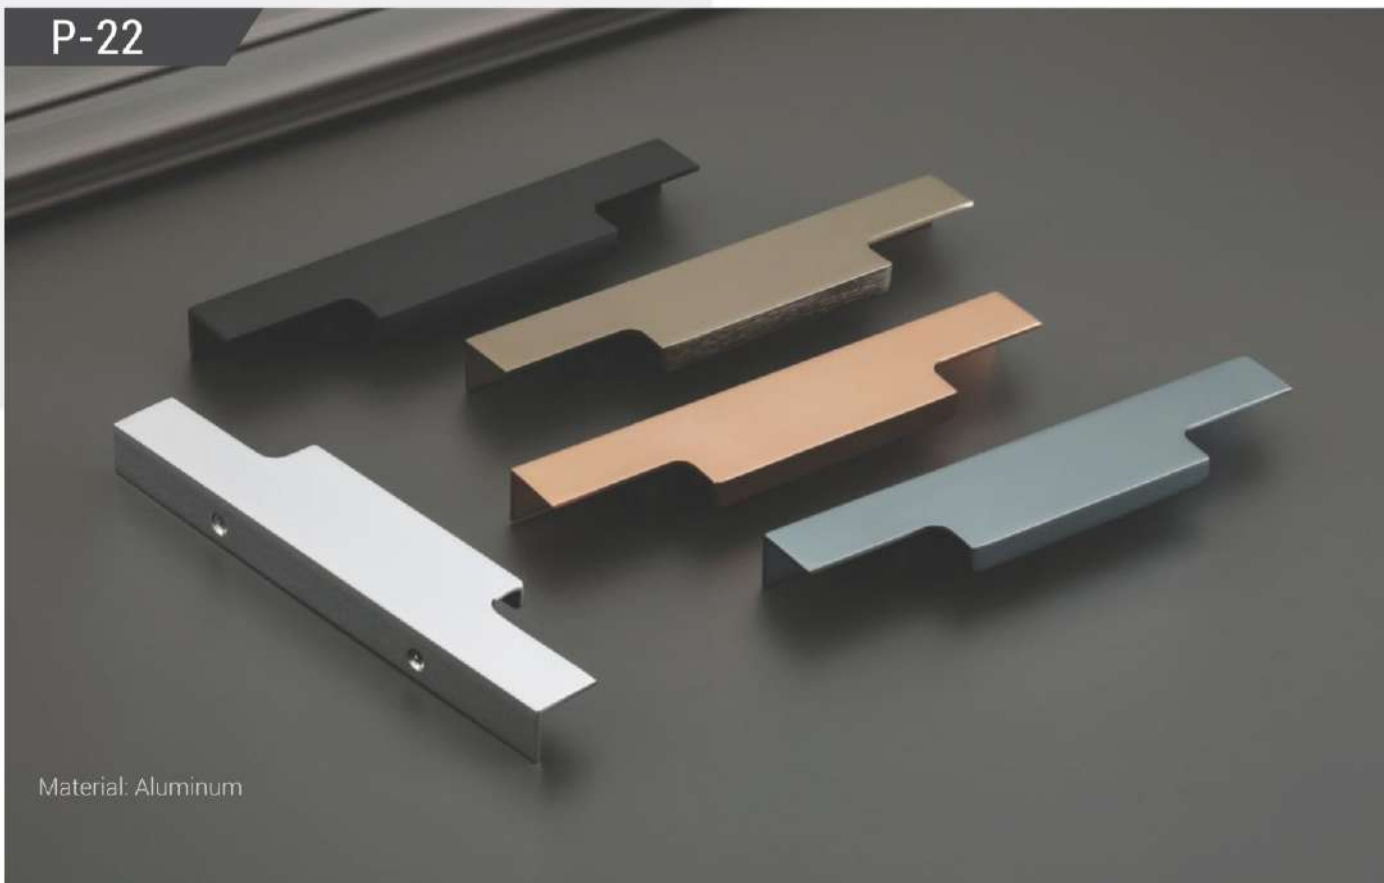

**P-18**

Material: Aluminum

Material: Aluminum

**P-21**

Finish	Satin Black, Satin Gray, Rose Gold, SS					
Size	6"	8"	10"	12" to 48"		
Packing	20	20	20	20		

Profile Handle | 46

Finish	Black, Rose Gold, SS, Gray, CP					
Size	6"	8"	10"	12" to 48"		
Packing	20	20	20	20		