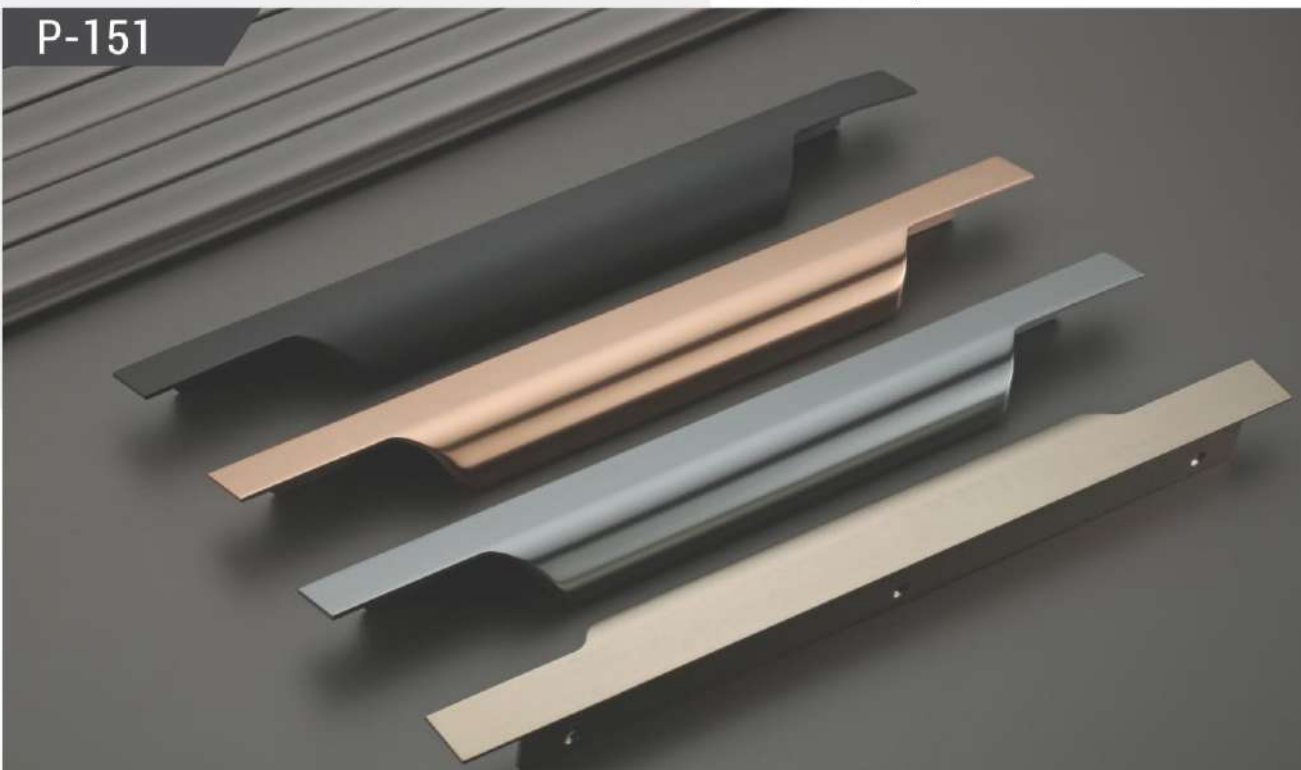

Finish	Black, Rose Gold, SS, Gray, CP					
Size	6"	8"	10"	12" to 48"		
Packing	16	16	16	16		

Use for 25mm Ply

Profile Handle | 48

Finish	Black, Rose Gold, SS, Gray						
Size	12"	18"	24"	36"	48"	60"	72"
Packing	8	8	8	8	8	8	8

Use for 25mm Ply

P-151