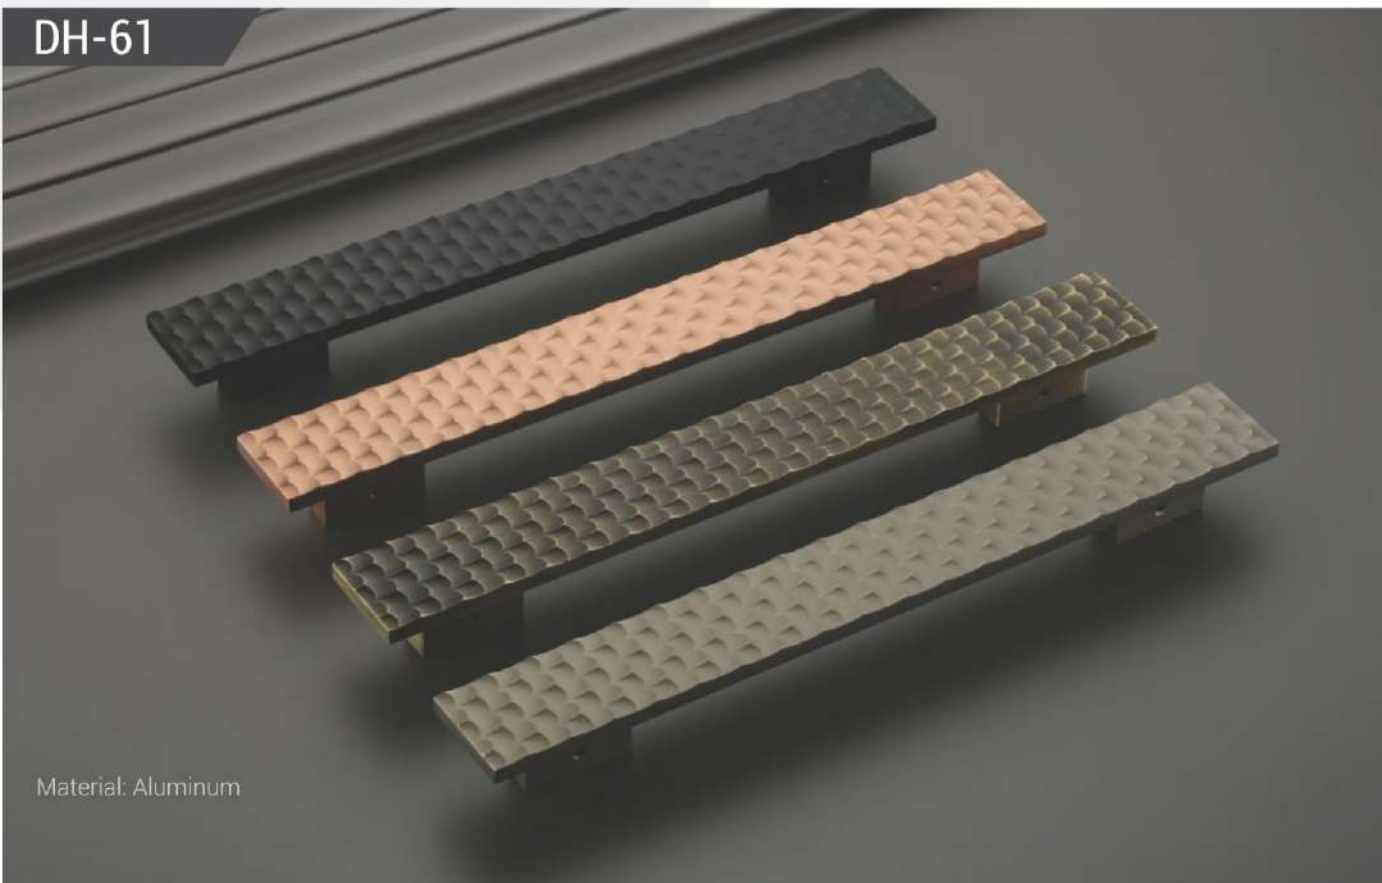

Finish	Black/Gold, SS/Gold, SS/Copper						
Size	250	300	450	600			
Packing	1-Set	1-Set	1-Set	1-Set			

Door Handle | 36

Finish	Black, Rose Gold, Satin, Brass Antique						
Size	200	300	450	600			
Packing	1-Set	1-Set	1-Set	1-Set			

DH-61