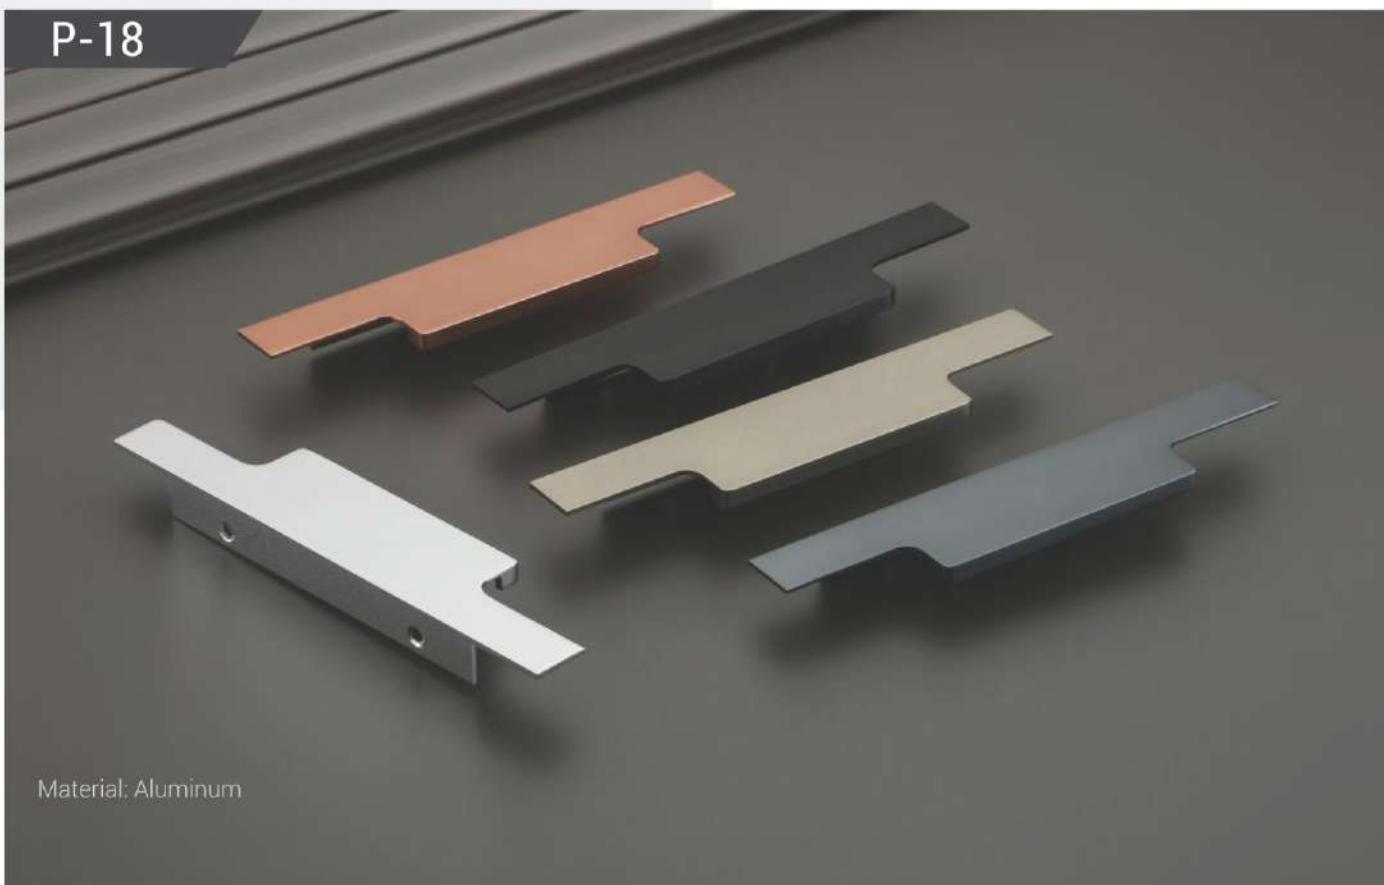

Finish	Black, Rose Gold, SS, Gray, CP					
Size	6"	8"	10"	12" to 48"		
Packing	20	20	20	20		

Profile Handle | 45

Finish	Black, Rose Gold, SS, Gray, CP					
Size	6"	8"	10"	12" to 48"		
Packing	20	20	20	20		

P-18