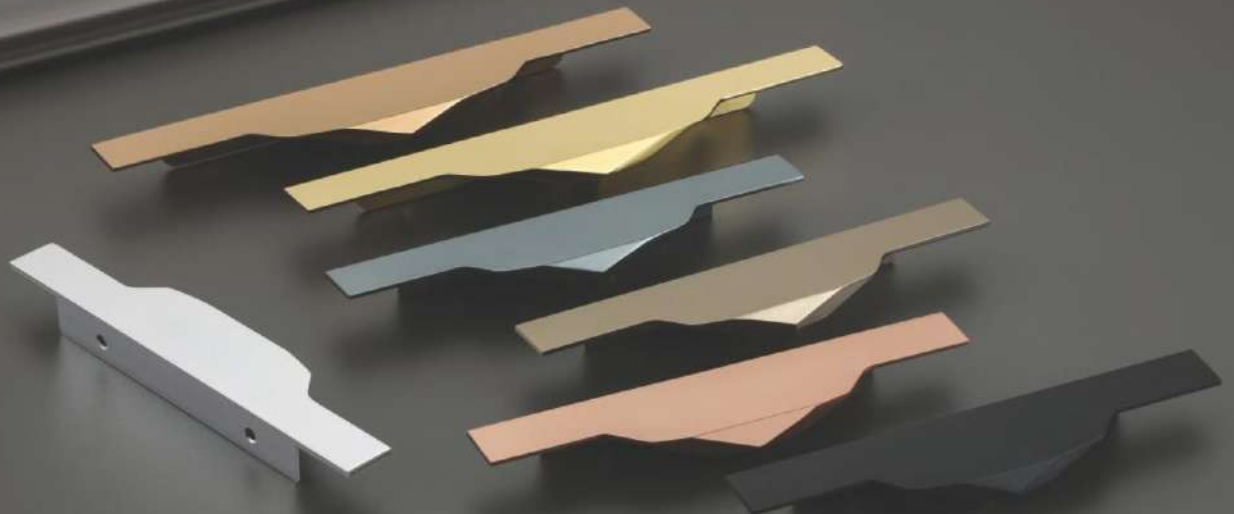

Finish	Black, Rose Gold, SS, Gray, CP					
Size	6"	8"	10"	12" to 48"		
Packing	16	16	16	16		

Profile Handle | 43

Finish	Black, Rose Gold, SS, Gray, CP					
Size	6"	8"	10"	12" to 48"		
Packing	20	20	20	20		

P-10