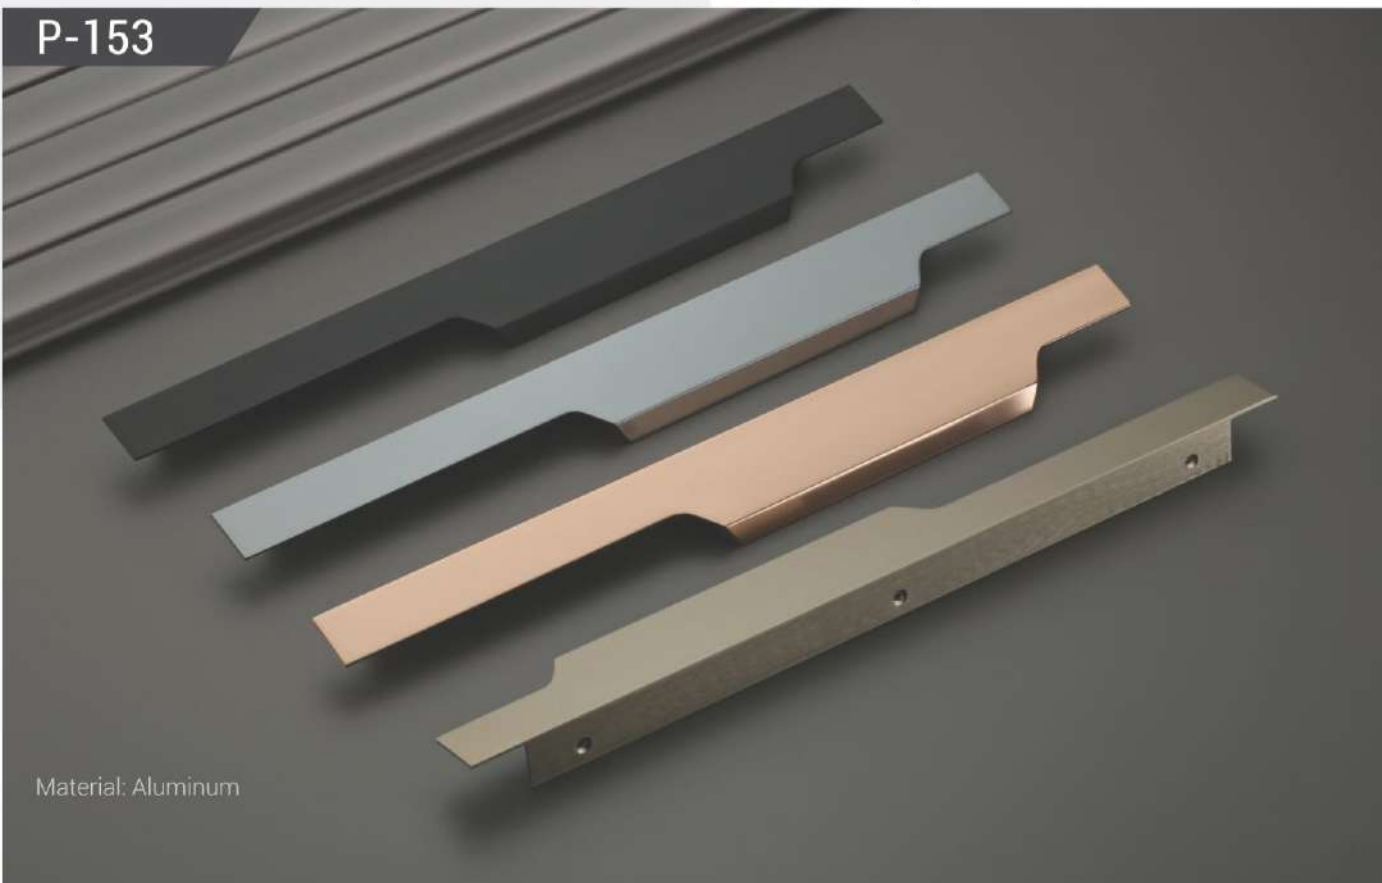

Finish	Black, Rose Gold, SS, Gray					
Size	12"	18"	24"	36"	48"	
Packing	8	8	8	8	8	

Use for 25mm Ply

Profile Handle | 49

Finish	Black, Rose Gold, SS, Gray					
Size	48"	60"	72"	84"	96"	120"
Packing	8	8	8	8	8	8

Use for 25mm Ply

P-153