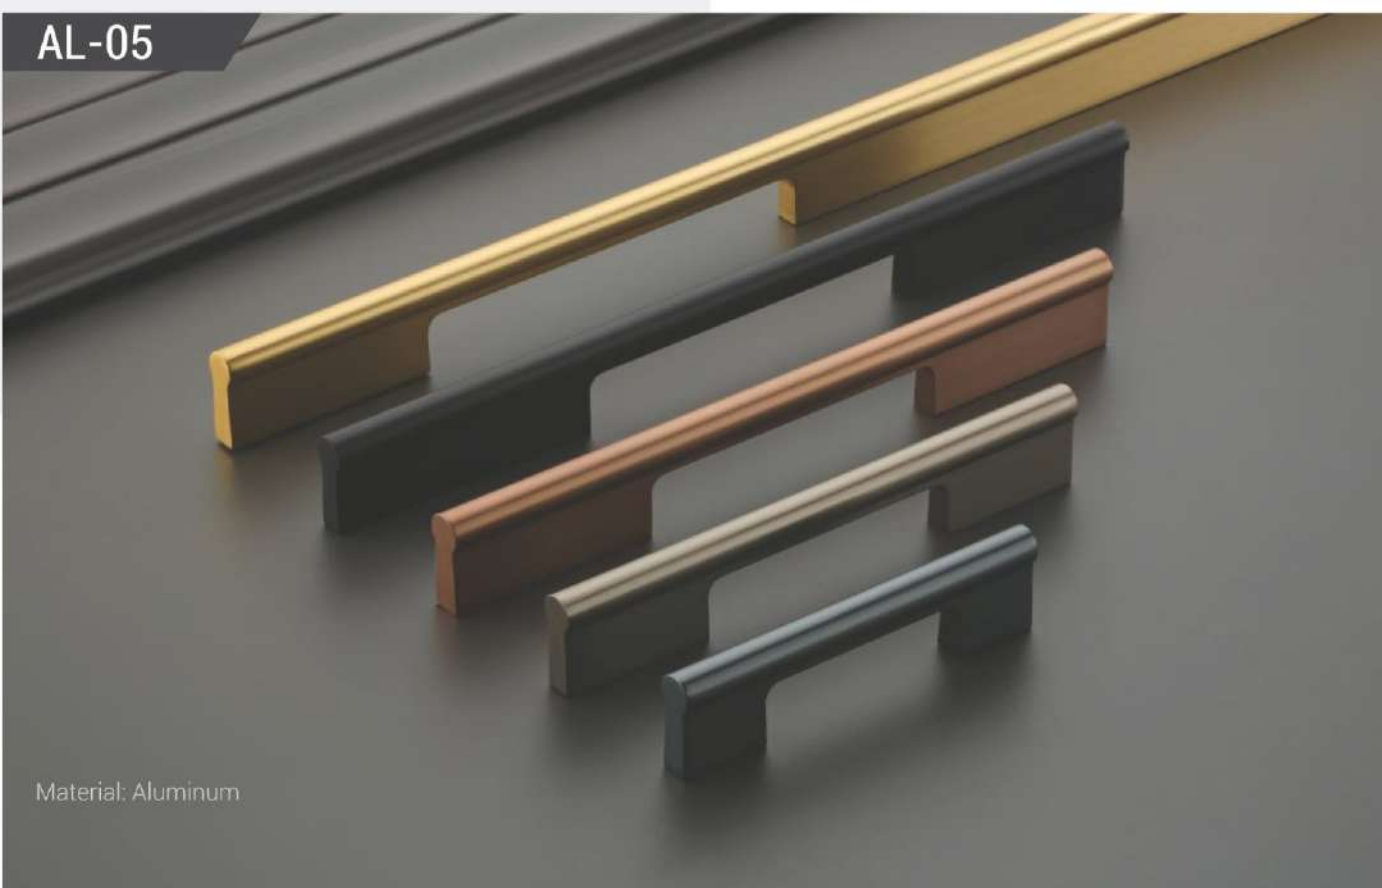

Finish	Black, Rose Gold, SS, Gray, Gold, CP							
Size	96	160	224	288	448	576	896	1152
Packing	25	20	20	20	15	15	15	15

Cabinet Handle | 02

Finish	Black, Rose Gold, SS, Gray, Gold, CP							
Size	96	160	224	288	448	576	896	1152
Packing	20	15	15	15	15	15	15	15

AL-05