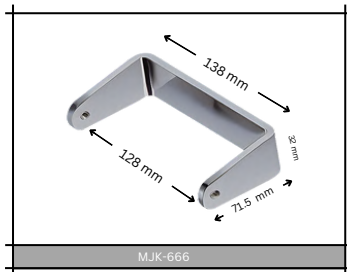

MJK-1647.6

MJK-1647.2

MJK-1647.7

MJK-1647.7

Item No.: #NPD-4667

Item No.: #NPD-4668

Item No.: #NPD-4669

Each of the above designs is available in the following Size.

Size in (inch)	Size in (mm)
3"	75 mm
4"	100 mm
6"	150 mm
8"	200 mm
10"	250 mm
12"	300 mm
15"	375 mm
18"	450 mm

STAINLESS

STEEL FLUSH PULLS

	ITEM CODE:MJK-2738		
	Flush Pull Size		CtoC
	L	W	D
	300 X 50 X 13MM	295x40MM	
200 X 50 X 13MM	195x40MM		
150 X 50 X 13MM	140x40MM		
Material:Stainless Steel			
Finish: Brass Antique			