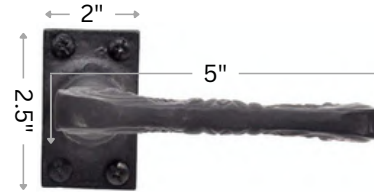

01234
56789

ALN-0084

01234
56789

ALN-0085

Specifications

Item NO>MJK-1710
Size>2 1/2" HX2"W
Finish>Smoke Black
Brand>Accufit

Item NO>MJK-1714
Size>2 1/2" HX2"W
Finish>Smoke Black
Brand>Accufit

Item NO>MJK-1711
Size>2 1/2" HX2"W
Finish>Smoke Black
Brand>Accufit