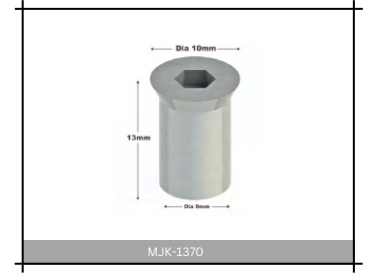

MJK-1647.6

MJK-1647.2

MJK-1647.7

MJK-1647.7

Item No.: #NPD-4667

Item No.: #NPD-4668

Item No.: #NPD-4669

Each of the above designs is available in the following Size.

Size in (inch)	Size in (mm)
3"	75 mm
4"	100 mm
6"	150 mm
8"	200 mm
10"	250 mm
12"	300 mm
15"	375 mm
18"	450 mm

STAINLESS

STEEL FLUSH PULLS

	ITEM CODE:MJK-2738		
	Flush Pull Size		CtoC
	L	W	D
	300 X 50 X 13MM	295x40MM	
200 X 50 X 13MM	195x40MM		
150 X 50 X 13MM	140x40MM		
Material:Stainless Steel			
Finish: Brass Antique			

S.S

ITEM CODE:MJK-2376			
Flush Pull Size			CtoC
L	W		D
370 X 30 x 13MM	340x20MM		
305 X 30 x 13MM	277x20MM		
240 X 30 x 13MM	213x20MM		
180 X 30 x 13MM	149x20MM		
Material:Stainless Steel			
Finish: Rose Gold			