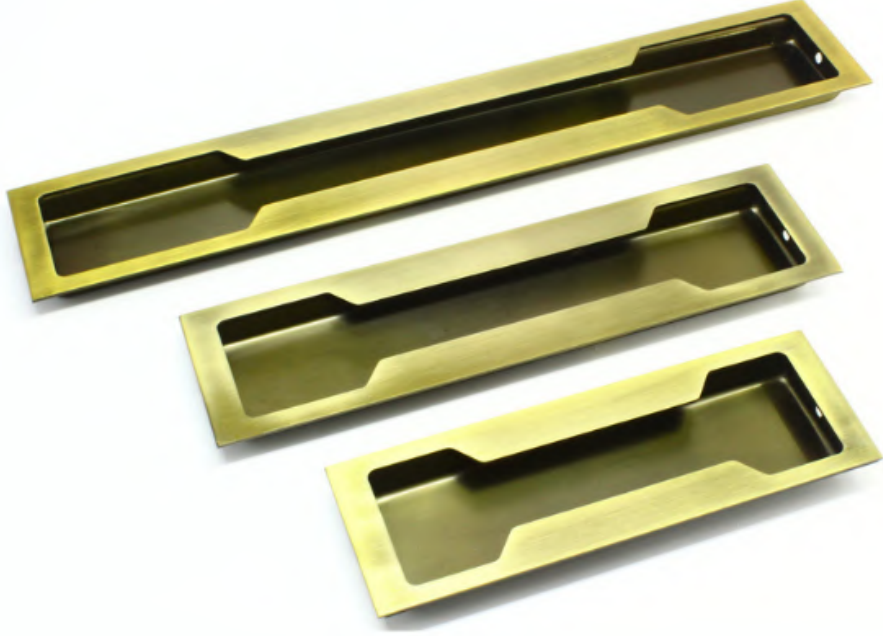

MJK-1647.6

MJK-1647.2

MJK-1647.7

MJK-1647.7

Item No.: #NPD-4667

Item No.: #NPD-4668

Item No.: #NPD-4669

Each of the above designs is available in the following Size.

Size in (inch)	Size in (mm)
3"	75 mm
4"	100 mm
6"	150 mm
8"	200 mm
10"	250 mm
12"	300 mm
15"	375 mm
18"	450 mm

STAINLESS

STEEL FLUSH PULLS

	ITEM CODE:MJK-2738		
	Flush Pull Size		CtoC
	L	W	D
	300 X 50 X 13MM	295x40MM	
200 X 50 X 13MM	195x40MM		
150 X 50 X 13MM	140x40MM		
Material:Stainless Steel			
Finish: Brass Antique			