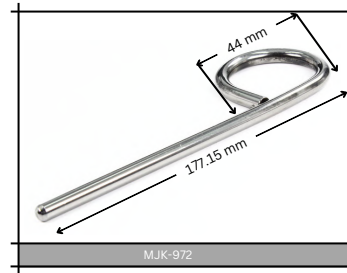

MJK-1647.6

MJK-1647.2

MJK-1647.7

MJK-1647.7

Item No.: #NPD-4667

Item No.: #NPD-4668

Item No.: #NPD-4669

Each of the above designs is available in the following Size.

Size in (inch)	Size in (mm)
3"	75 mm
4"	100 mm
6"	150 mm
8"	200 mm
10"	250 mm
12"	300 mm
15"	375 mm
18"	450 mm

STAINLESS

STEEL FLUSH PULLS

	ITEM CODE:MJK-2738		
	Flush Pull Size		CtoC
	L	W	D
	300 X 50 X 13MM	295x40MM	
200 X 50 X 13MM	195x40MM		
150 X 50 X 13MM	140x40MM		
Material:Stainless Steel			
Finish: Brass Antique			

S.S

ITEM CODE:MJK-2376			
Flush Pull Size			CtoC
L	W		D
370 X 30 x 13MM	340x20MM		
305 X 30 x 13MM	277x20MM		
240 X 30 x 13MM	213x20MM		
180 X 30 x 13MM	149x20MM		
Material:Stainless Steel			
Finish: Rose Gold			