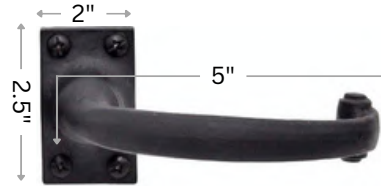

01234
56789

ALN-0084

01234
56789

ALN-0085

Specifications

Item NO>MJK-1710
Size>2 1/2" HX2"W
Finish>Smoke Black
Brand>Accufit

Item NO>MJK-1714
Size>2 1/2" HX2"W
Finish>Smoke Black
Brand>Accufit

Item NO>MJK-1711
Size>2 1/2" HX2"W
Finish>Smoke Black
Brand>Accufit