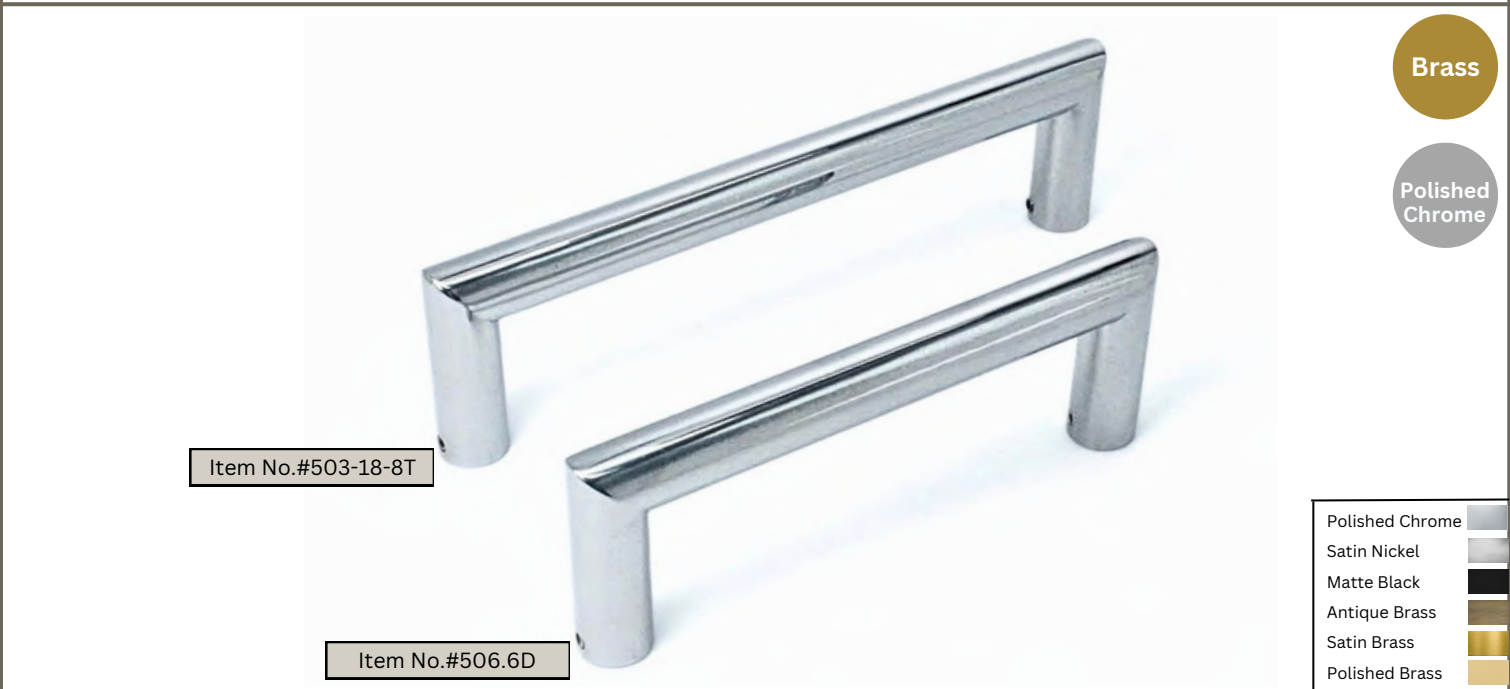

Item No.	Description	Handle Size			C to C
503-18-8T	8" Mitered Brass Shower Door Pull	220mm	60mm	20mm	203mm
506.6D	6" Mitered Brass Shower Door Pull	170mm	60mm	20mm	150mm