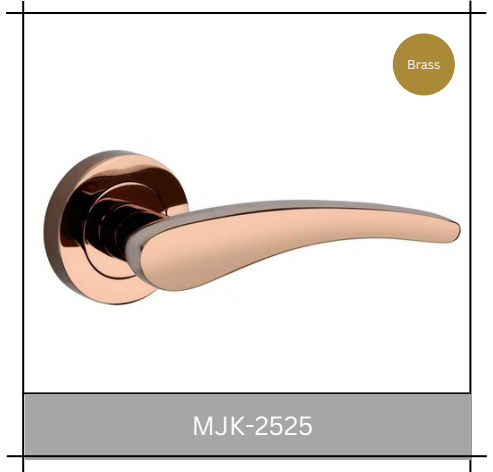

Brass

MJK-2541

Brass

MJK-2542

Brass

MJK-2543

2024
PRODUCT CATALOGUE

GLASS DOOR HANDLES & KNOBS