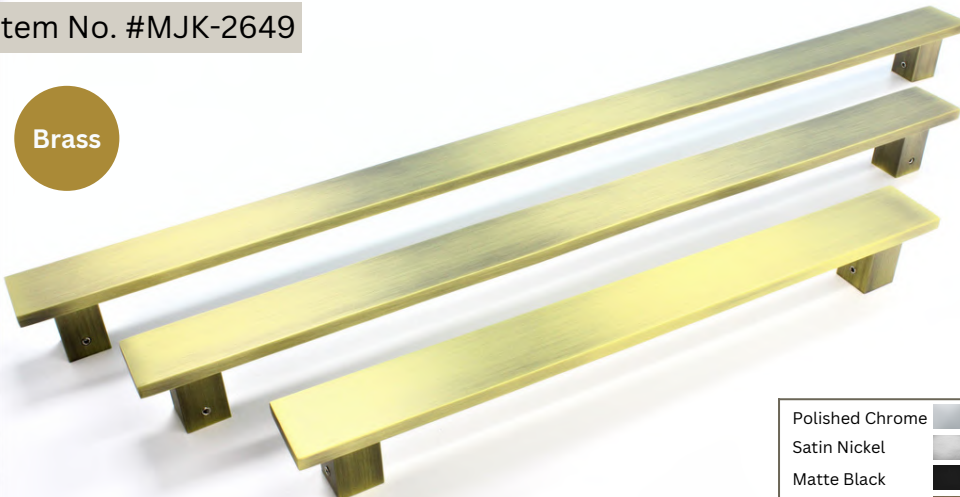

- Polished Chrome
- Satin Nickel
- Matte Black
- Antique Brass
- Satin Brass
- Polished Brass

Handle Size (LxHxW)

C to C

SIZE: 645mm X 40mm X 35mm	600mm
SIZE: 505mm X 40mm X 35mm	450mm
SIZE: 355mm X 40mm X 35mm	300mm