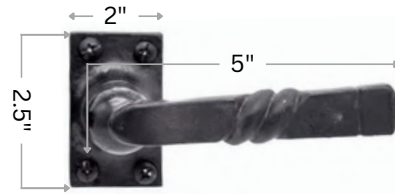

Specifications

Item NO>MJK-1710
Size>2 1/2" HX2"W
Finish>Smoke Black
Brand>Accufit