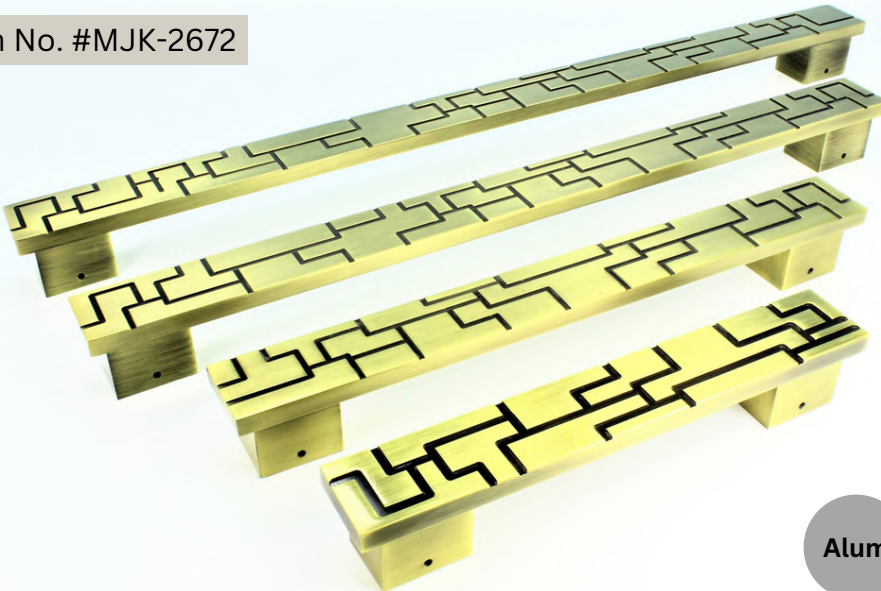

D.

Handle Size (LxHxW)

C to C

A SIZE: 200mm X 32mm X 100mm 560mm

B SIZE: 380mm X 32mm X 100mm 160mm

C SIZE: 150mm X 30mm X 80mm 96mm

D SIZE: 220mm X 58mm X 100mm 160mm

Item No. #MJK-2673

Alum

Handle Size	C to C
SIZE: 610mm X 44mm X 38mm	560mm
SIZE: 510mm X 44mm X 38mm	450mm
SIZE: 355mm X 44mm X 38mm	300mm
SIZE: 255mm X 44mm X 38mm	200mm

Item No. #MJK-2672

Alum

Handle Size	C to C
SIZE: 610MM X 44MM X 38MM	560MM
SIZE: 510MM X 44MM X 38MM	450MM
SIZE: 355MM X 44MM X 38MM	300MM
SIZE: 255MM X 44MM X 38MM	200MM