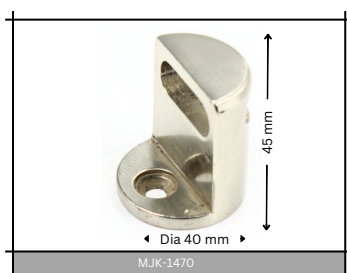

MJK-1647.6

MJK-1647.2

MJK-1647.7

MJK-1647.7

Item No.: #NPD-4667

Item No.: #NPD-4668

Item No.: #NPD-4669

Each of the above designs is available in the following Size.

Size in (inch)	Size in (mm)
3"	75 mm
4"	100 mm
6"	150 mm
8"	200 mm
10"	250 mm
12"	300 mm
15"	375 mm
18"	450 mm

STAINLESS

STEEL FLUSH PULLS

	ITEM CODE:MJK-2738		
	Flush Pull Size		CtoC
	L	W	D
	300 X 50 X 13MM	295x40MM	
200 X 50 X 13MM	195x40MM		
150 X 50 X 13MM	140x40MM		
Material:Stainless Steel			
Finish: Brass Antique			

S.S

ITEM CODE:MJK-2376			
Flush Pull Size			CtoC
L	W		D
370 X 30 x 13MM	340x20MM		
305 X 30 x 13MM	277x20MM		
240 X 30 x 13MM	213x20MM		
180 X 30 x 13MM	149x20MM		
Material:Stainless Steel			
Finish: Rose Gold			