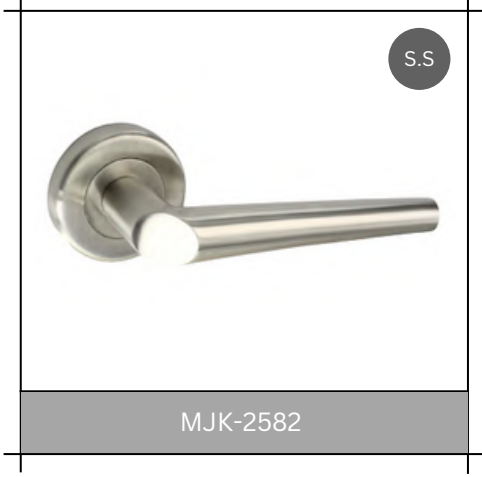

Brass

MJK-2541

Brass

MJK-2542

Brass

MJK-2543

2024
PRODUCT CATALOGUE

GLASS DOOR HANDLES & KNOBS