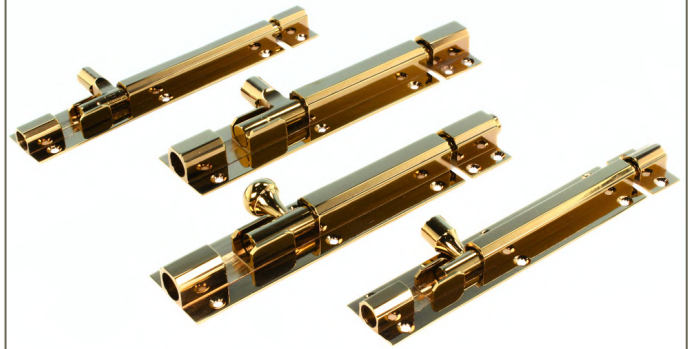

MJK-1647.6

MJK-1647.2

MJK-1647.7

MJK-1647.7

Item No.: #NPD-4667

Item No.: #NPD-4668

Item No.: #NPD-4669

Each of the above designs is available in the following Size.

Size in (inch)	Size in (mm)
3"	75 mm
4"	100 mm
6"	150 mm
8"	200 mm
10"	250 mm
12"	300 mm
15"	375 mm
18"	450 mm

STAINLESS

STEEL FLUSH PULLS

	ITEM CODE:MJK-2738		
	Flush Pull Size		CtoC
	L	W	D
	300 X 50 X 13MM	295x40MM	
200 X 50 X 13MM	195x40MM		
150 X 50 X 13MM	140x40MM		
Material:Stainless Steel			
Finish: Brass Antique			