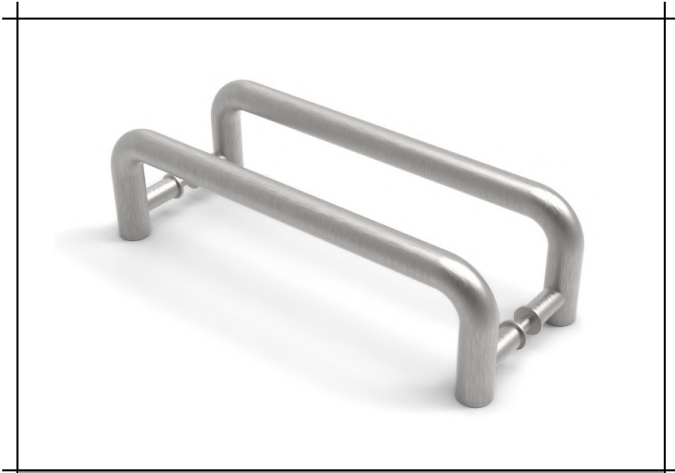

Brass

MJK-2541

Brass

MJK-2542

Brass

MJK-2543

2024
PRODUCT CATALOGUE

GLASS DOOR HANDLES & KNOBS