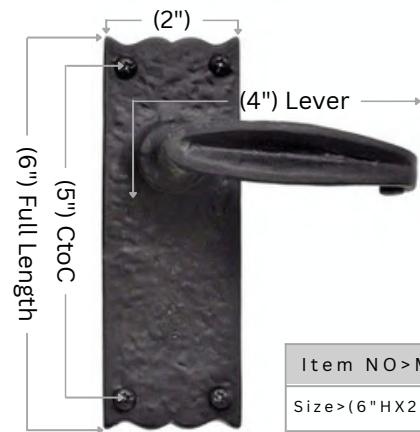

Item NO>MJK-1712
Size>2 1/2" HX2"W
Finish>Smoke Black
Brand>Accufit

Item NO>MJK-1709
Size>2 1/2" HX2"W
Finish>Smoke Black
Brand>Accufit

Specifications

Item NO>MJK-1513
Size>(10H"X2"W)/(9" CC)
Finish>Smoke Black
Brand>Accufit 