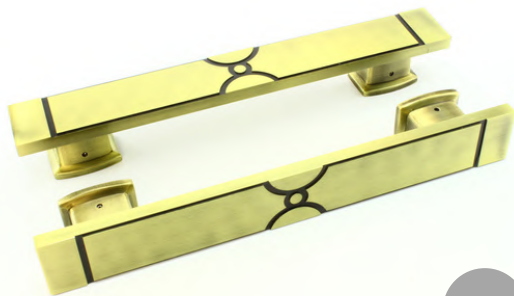

Item No. #MJK-2674

Alum

Handle Size	C to C
SIZE: 610mm X 44mm X 38mm	560mm
SIZE: 510mm X 44mm X 38mm	450mm
SIZE: 355mm X 44mm X 38mm	300mm
SIZE: 255mm X 44mm X 38mm	200mm

CNC Machined Aluminium Door Handle

Available In:

- Single / Back to Back Fittings.
- Standard / Customizable Finish.
- Designs & Sizes as per your choice.

Item No.: #MJK-2393

Alum

Item No.: #MJK-2392

Alum

Item No.: #MJK-2396

Alum