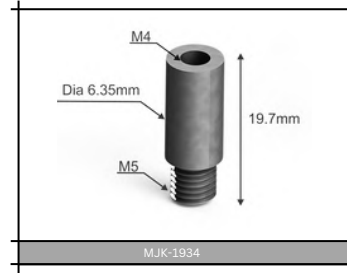

MJK-1647.7