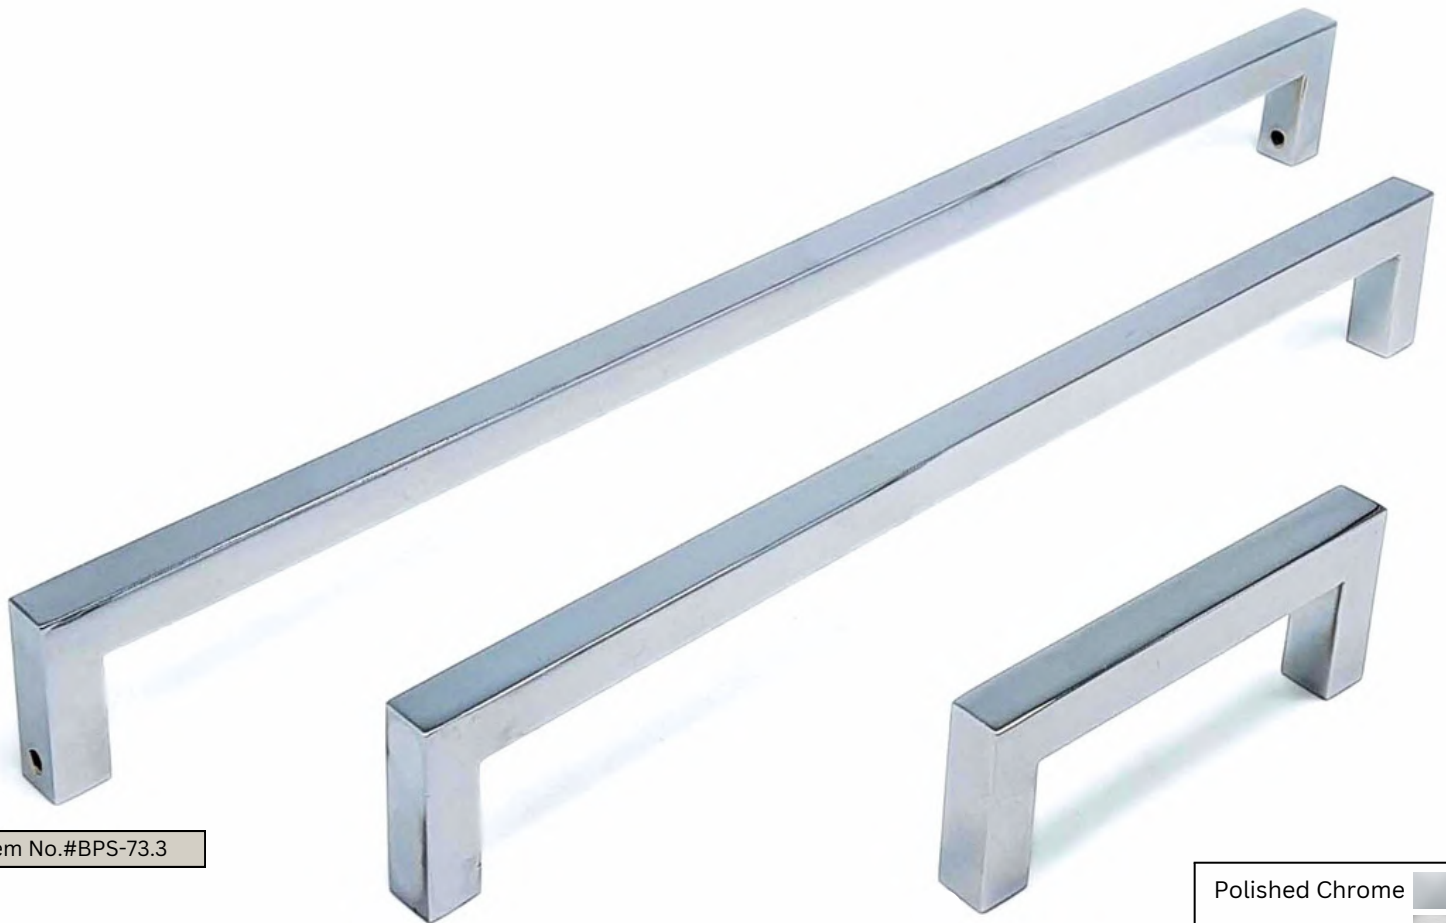

Polished Chrome
Brass

Item No.#BPS-73.3

Item No.#BPS-73.2

Item No.#BPS-73.1

- Polished Chrome
- Satin Nickel
- Matte Black
- Antique Brass
- Satin Brass
- Polished Brass

Item No.	Description	Handle Size			C to C
		L	H	W	
BPS-73.3	Square Pipe Glass Door handle	630mm	60mm	20mm	610mm
BPS-73.2	Square Pipe Glass Door handle	475mm	60mm	20mm	457mm
BPS-73.1	Square Pipe Glass Door handle	172mm	60mm	20mm	152mm