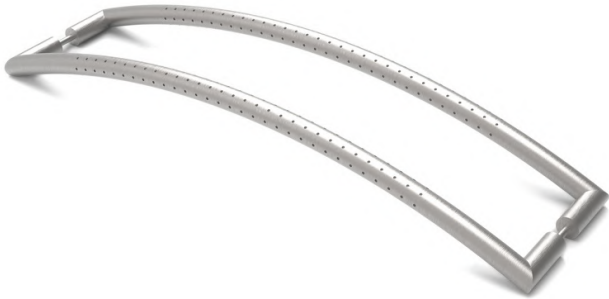

MJK-2957

MJK-2941

MJK-2943

MJK-2942

MJK-2952

MJK-2954

Dia ϕ	ϕ 19 mm	ϕ 22 mm	ϕ 25 mm	ϕ 32 mm
Length (mm)	150 / 200 / 250 / 300	200 / 250 / 300 / 350 / 450 / 450	300 / 350 / 400 / 450 / 500 / 550 / 600	300 / 350 / 400 / 450 / 500 / 550 / 600 / 900 / 1200 / 2400
Finish	Polished S.S	Satin Nickel	Matt Black	Antique Brass
Material Grade	Stainless Steel 202 / Stainless Steel 304 / Stainless Steel 316 / Wall thickness 1.50 mm