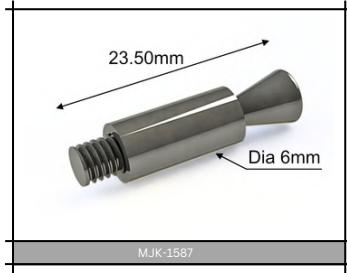

MJK-1647.7