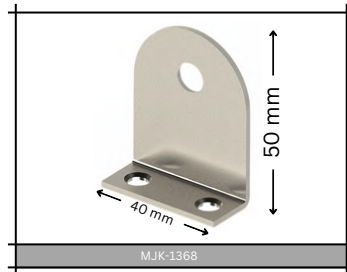

MJK-1647.6

MJK-1647.2

MJK-1647.7

MJK-1647.7

Item No.: #NPD-4667

Item No.: #NPD-4668

Item No.: #NPD-4669

Each of the above designs is available in the following Size.

Size in (inch)	Size in (mm)
3"	75 mm
4"	100 mm
6"	150 mm
8"	200 mm
10"	250 mm
12"	300 mm
15"	375 mm
18"	450 mm

STAINLESS

STEEL FLUSH PULLS

	ITEM CODE:MJK-2738		
	Flush Pull Size		CtoC
	L	W	D
	300 X 50 X 13MM	295x40MM	
200 X 50 X 13MM	195x40MM		
150 X 50 X 13MM	140x40MM		
Material:Stainless Steel			
Finish: Brass Antique			