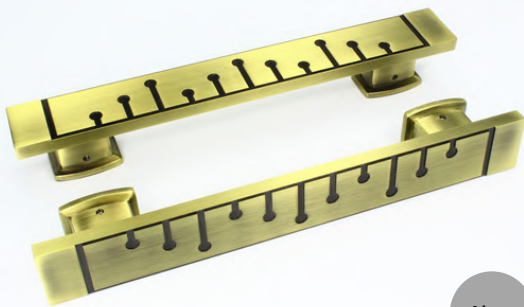

Item No.: #MJK-2393