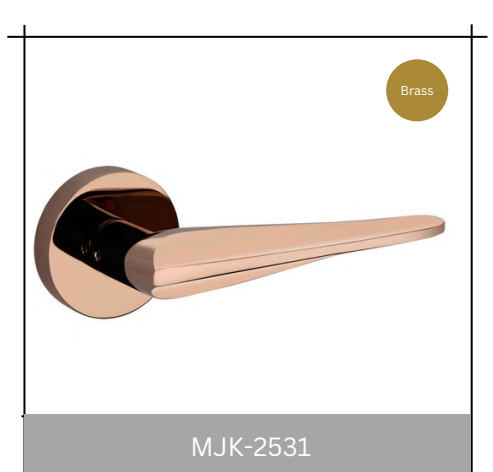

Brass

MJK-2537

Brass

MJK-2538

Brass

MJK-2539

Brass

MJK-2540

Brass

MJK-2541

Brass

MJK-2542

Brass

MJK-2543

2024
PRODUCT CATALOGUE

GLASS DOOR HANDLES & KNOBS

MJK-2975

MJK-2979

MJK-2978

MJK-2976

MJK-2977

MJK-2983

Dia ϕ	ϕ 19 mm	ϕ 22 mm	ϕ 25 mm	ϕ 32 mm
Length (mm)	150 / 200 / 250 / 300	200 / 250 / 300 / 350 / 450 / 450	300 / 350 / 400 / 450 / 500 / 550 / 600	300 / 350 / 400 / 450 / 500 / 550 / 600 / 900 / 1200 / 2400
Finish	Polished S.S	Satin Nickel	Matt Black	Antique Brass
Material Grade	Stainless Steel 202 / Stainless Steel 304 / Stainless Steel 316 / Wall thickness 1.50 mm			