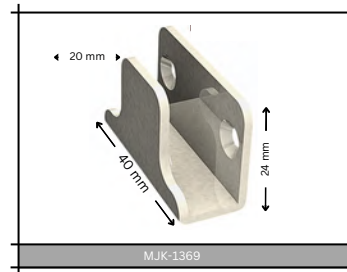

MJK-1647.6

MJK-1647.2

MJK-1647.7

MJK-1647.7

Item No.: #NPD-4667

Item No.: #NPD-4668

Item No.: #NPD-4669

Each of the above designs is available in the following Size.

Size in (inch)	Size in (mm)
3"	75 mm
4"	100 mm
6"	150 mm
8"	200 mm
10"	250 mm
12"	300 mm
15"	375 mm
18"	450 mm

STAINLESS

STEEL FLUSH PULLS

	ITEM CODE:MJK-2738		
	Flush Pull Size		CtoC
	L	W	D
	300 X 50 X 13MM	295x40MM	
200 X 50 X 13MM	195x40MM		
150 X 50 X 13MM	140x40MM		
Material:Stainless Steel			
Finish: Brass Antique			