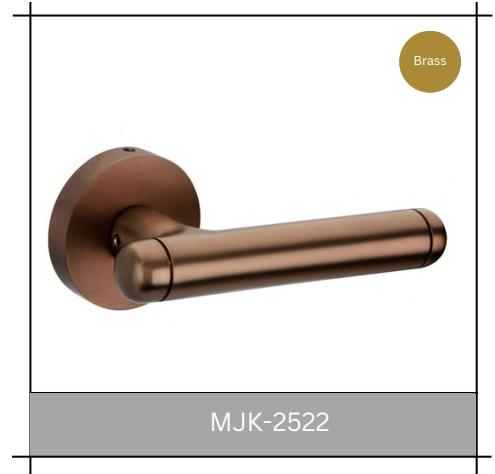

Brass

MJK-2537

Brass

MJK-2538

Brass

MJK-2539

Brass

MJK-2540

Brass

MJK-2541

Brass

MJK-2542

Brass

MJK-2543

2024
PRODUCT CATALOGUE

GLASS DOOR HANDLES & KNOBS

MJK-2975

MJK-2979

MJK-2978

MJK-2976

MJK-2977

MJK-2983

Dia ϕ	ϕ 19 mm	ϕ 22 mm	ϕ 25 mm	ϕ 32 mm
Length (mm)	150 / 200 / 250 / 300	200 / 250 / 300 / 350 / 450 / 450	300 / 350 / 400 / 450 / 500 / 550 / 600	300 / 350 / 400 / 450 / 500 / 550 / 600 / 900 / 1200 / 2400
Finish	Polished S.S	Satin Nickel	Matt Black	Antique Brass
Material Grade	Stainless Steel 202 / Stainless Steel 304 / Stainless Steel 316 / Wall thickness 1.50 mm			