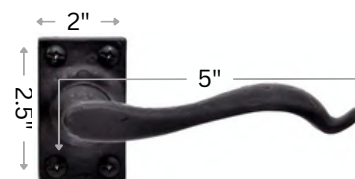

Item NO>MJK-1709
Size>2 1/2" HX2"W
Finish>Smoke Black
Brand>Accufit