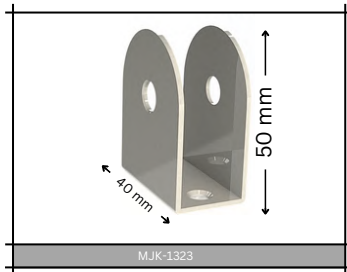

MJK-1647.6

MJK-1647.2

MJK-1647.7

MJK-1647.7

Item No.: #NPD-4667

Item No.: #NPD-4668

Item No.: #NPD-4669

Each of the above designs is available in the following Size.

Size in (inch)	Size in (mm)
3"	75 mm
4"	100 mm
6"	150 mm
8"	200 mm
10"	250 mm
12"	300 mm
15"	375 mm
18"	450 mm

STAINLESS

STEEL FLUSH PULLS

	ITEM CODE:MJK-2738		
	Flush Pull Size		CtoC
	L	W	D
	300 X 50 X 13MM	295x40MM	
200 X 50 X 13MM	195x40MM		
150 X 50 X 13MM	140x40MM		
Material:Stainless Steel			
Finish: Brass Antique			