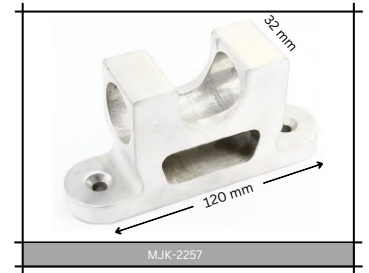

MJK-1647.6

MJK-1647.2

MJK-1647.7

MJK-1647.7

Item No.: #NPD-4667

Item No.: #NPD-4668

Item No.: #NPD-4669

Each of the above designs is available in the following Size.

Size in (inch)	Size in (mm)
3"	75 mm
4"	100 mm
6"	150 mm
8"	200 mm
10"	250 mm
12"	300 mm
15"	375 mm
18"	450 mm

STAINLESS

STEEL FLUSH PULLS

	ITEM CODE:MJK-2738		
	Flush Pull Size		CtoC
	L	W	D
	300 X 50 X 13MM	295x40MM	
200 X 50 X 13MM	195x40MM		
150 X 50 X 13MM	140x40MM		
Material:Stainless Steel			
Finish: Brass Antique			

S.S

ITEM CODE:MJK-2376			
Flush Pull Size			CtoC
L	W		D
370 X 30 x 13MM	340x20MM		
305 X 30 x 13MM	277x20MM		
240 X 30 x 13MM	213x20MM		
180 X 30 x 13MM	149x20MM		
Material:Stainless Steel			
Finish: Rose Gold			