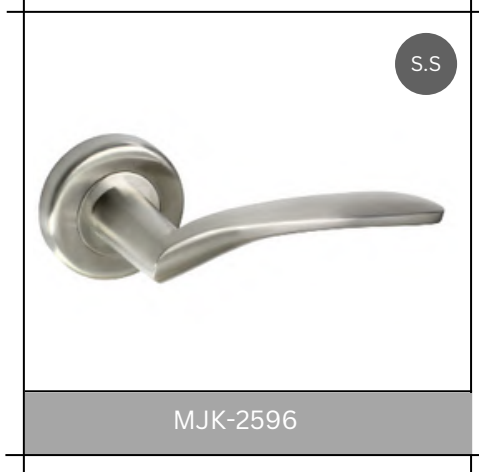

Brass

MJK-2541

Brass

MJK-2542

Brass

MJK-2543

2024
PRODUCT CATALOGUE

GLASS DOOR HANDLES & KNOBS