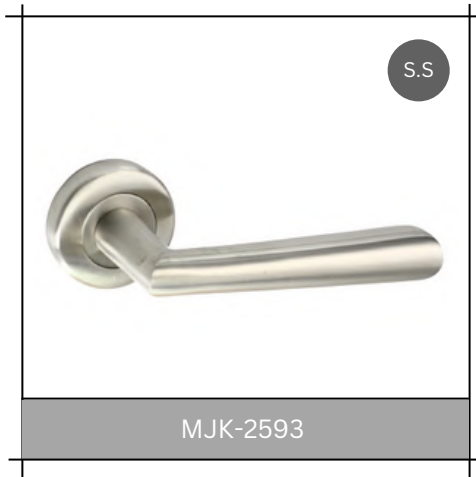

Brass

MJK-2541

Brass

MJK-2542

Brass

MJK-2543

2024
PRODUCT CATALOGUE

GLASS DOOR HANDLES & KNOBS