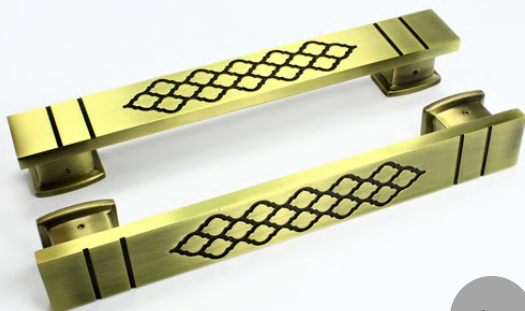

Item No. #MJK-2674

Alum

Handle Size	C to C
SIZE: 610mm X 44mm X 38mm	560mm
SIZE: 510mm X 44mm X 38mm	450mm
SIZE: 355mm X 44mm X 38mm	300mm
SIZE: 255mm X 44mm X 38mm	200mm

CNC Machined Aluminium Door Handle

Available In:

- Single / Back to Back Fittings.
- Standard / Customizable Finish.
- Designs & Sizes as per your choice.

Item No.: #MJK-2393

Alum

Item No.: #MJK-2392

Alum

Item No.: #MJK-2396

Alum

Item No.: #MJK-2394

Alum

Item No.: #MJK-2397

Alum

Item No.: #MJK-2389

Alum

Item No.: #MJK-2398

Alum