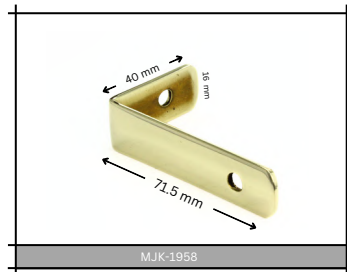

MJK-1647.6

MJK-1647.2

MJK-1647.7

MJK-1647.7

Item No.: #NPD-4667

Item No.: #NPD-4668

Item No.: #NPD-4669

Each of the above designs is available in the following Size.

Size in (inch)	Size in (mm)
3"	75 mm
4"	100 mm
6"	150 mm
8"	200 mm
10"	250 mm
12"	300 mm
15"	375 mm
18"	450 mm

STAINLESS

STEEL FLUSH PULLS

	ITEM CODE:MJK-2738		
	Flush Pull Size		CtoC
	L	W	D
	300 X 50 X 13MM	295x40MM	
200 X 50 X 13MM	195x40MM		
150 X 50 X 13MM	140x40MM		
Material:Stainless Steel			
Finish: Brass Antique			