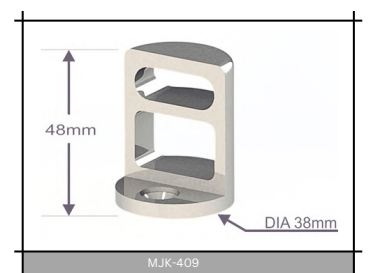

MJK-1647.6

MJK-1647.2

MJK-1647.7

MJK-1647.7

Item No.: #NPD-4667

Item No.: #NPD-4668

Item No.: #NPD-4669

Each of the above designs is available in the following Size.

Size in (inch)	Size in (mm)
3"	75 mm
4"	100 mm
6"	150 mm
8"	200 mm
10"	250 mm
12"	300 mm
15"	375 mm
18"	450 mm

STAINLESS

STEEL FLUSH PULLS

	ITEM CODE:MJK-2738		
	Flush Pull Size		CtoC
	L	W	D
	300 X 50 X 13MM	295x40MM	
200 X 50 X 13MM	195x40MM		
150 X 50 X 13MM	140x40MM		
Material:Stainless Steel			
Finish: Brass Antique			

S.S

ITEM CODE:MJK-2376			
Flush Pull Size			CtoC
L	W		D
370 X 30 x 13MM	340x20MM		
305 X 30 x 13MM	277x20MM		
240 X 30 x 13MM	213x20MM		
180 X 30 x 13MM	149x20MM		
Material:Stainless Steel			
Finish: Rose Gold			