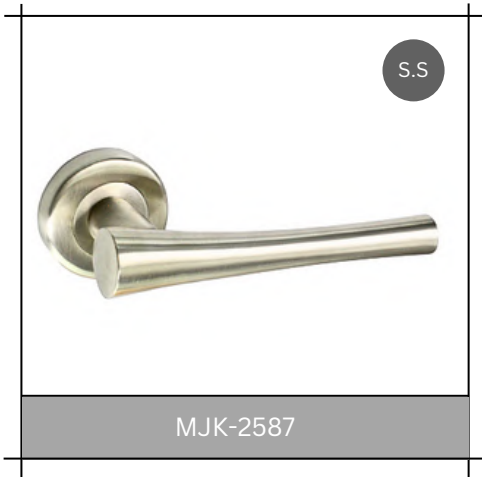

Brass

MJK-2541

Brass

MJK-2542

Brass

MJK-2543

2024
PRODUCT CATALOGUE

GLASS DOOR HANDLES & KNOBS

MJK-2975

MJK-2979

MJK-2978

MJK-2976

MJK-2977

MJK-2983

Dia ϕ	ϕ 19 mm	ϕ 22 mm	ϕ 25 mm	ϕ 32 mm
Length (mm)	150 / 200 / 250 / 300	200 / 250 / 300 / 350 / 450 / 450	300 / 350 / 400 / 450 / 500 / 550 / 600	300 / 350 / 400 / 450 / 500 / 550 / 600 / 900 / 1200 / 2400
Finish	Polished S.S	Satin Nickel	Matt Black	Antique Brass
Material Grade	Stainless Steel 202 / Stainless Steel 304 / Stainless Steel 316 / Wall thickness 1.50 mm			