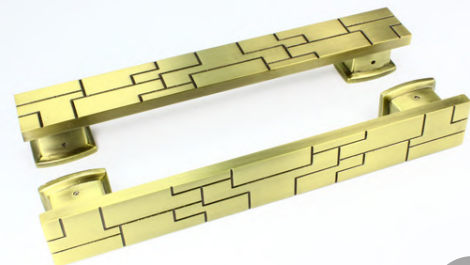

Item No.: #MJK-2394