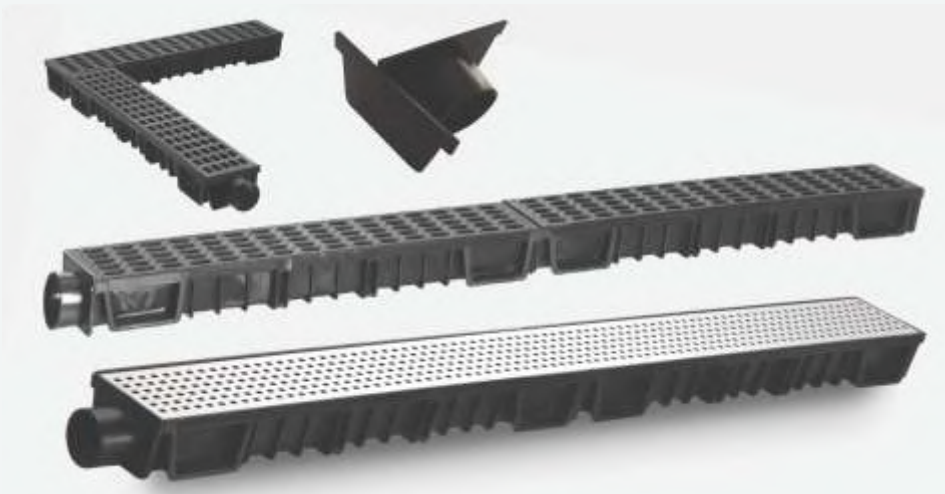

CONNECTING - 1 METER TO KILOMETER.

PVC CHANNEL DRAIN

S.No.	Item Code	Outer Frame Length (mm)	Outer Frame Width (mm)	Outer Frame Height (mm)	Outer Size (mm)
1	PCD-514	1000 mm	100 mm	58 mm	48 mm
2	PCD-515	1000 mm	130 mm	58 mm	100 mm

PVC AND SS CHANNEL DRAIN

S.No.	Item Code	Outer Frame Length (mm)	Outer Frame Width (mm)	Outer Frame Height (mm)	Outer Size (mm)
1	P&S-516	1000 mm	100 mm	58 mm	48 mm
2	P&S-517	1000 mm	130 mm	58 mm	100 mm