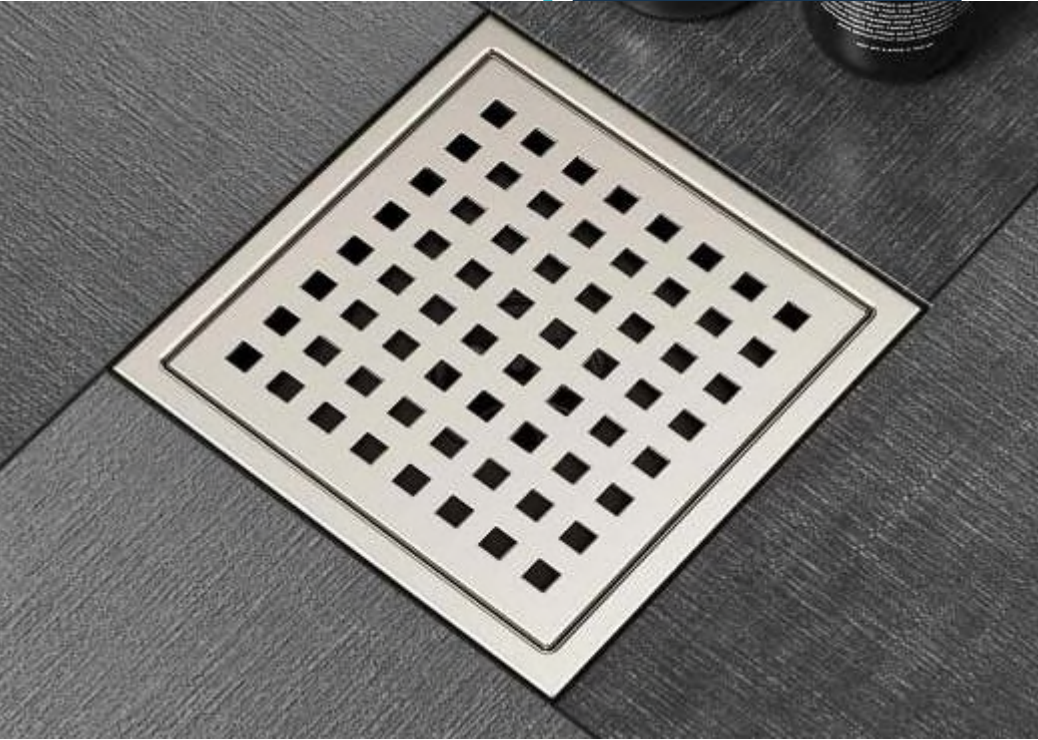

SQUARE FLOOR GRATING WITH TRAP

Available In:

Size: 75x75, 100x100, 125x125,
150x150, 175x175, 200x200 (mm)

Finish: Matte & Gloss