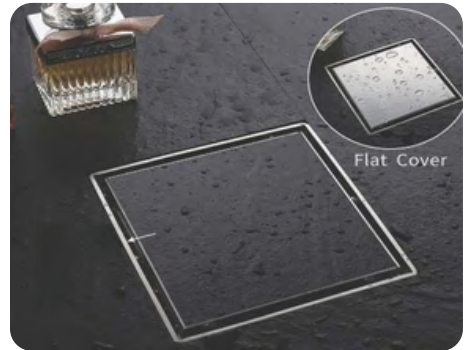

2 IN 1 SQUARE FLOOR DRAIN

S.No.	Item Code	Outer Frame Length (mm)	Outer Frame Width (mm)	Outer Frame Height (mm)	Outlet Size (mm)
1	2 IN 1-261	125 mm	125 mm	30 mm	80 mm
2	2 IN 1-262	150 mm	150 mm	30 mm	100 mm